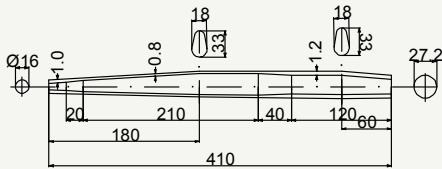

SIDE VIEW

cod : MPO240E1016

Alloy	Weight	Use
7005	141 g	Cyclocross Disc Brake

TOP VIEW

SIDE VIEW

cod : MPO240E1017

Alloy	Weight	Use
7005	141 g	Cyclocross Disc Brake

TOP VIEW

SIDE VIEW

cod : MPO240E10131

Alloy	Weight	Use
7005	141 g	Gravel - MTB 29"

TOP VIEW

Aegis chain stay

SIDE VIEW

TOP VIEW

cod : MPO272U204

Alloy	Weight	Use
SC	83 g	Road

SIDE VIEW

cod : MPO272U201

Alloy	Weight	Use
SC	83 g	Road

SIDE VIEW

cod : MPO280E101

Alloy	Weight	Use
SC	83 g	Road - Crono

SIDE VIEW