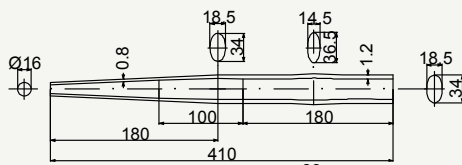

SIDE VIEW

cod : MPO254U1013

Alloy	Weight	Use
SC	89 g	Road - Track