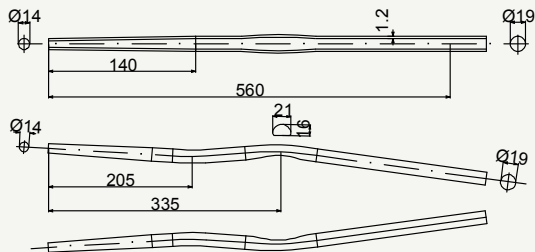

cod : MPV160E10110

Alloy	Weight	Use
7005	87 g	Road Light

TOP VIEW

SIDE VIEW

cod : MPV160E1011

Alloy	Weight	Use
7005	87 g	Road Aero

SIDE VIEW

cod : MPV190E10135

Alloy	Weight	Use
7005	96 g	Cyclocross

TOP VIEW

cod : MPV190E102

Alloy	Weight	Use
7005	87 g	Road

SIDE VIEW

cod : MPV190E1021

Alloy	Weight	Use
7005	87 g	Road Aero

cod : MPV220Y102