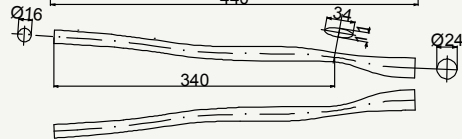

Alloy	Weight	Use
SC	72 g	Road Light

SIDE VIEW

cod : MPO254U1012

Alloy	Weight	Use
SC	89 g	Road

SIDE VIEW

cod : MPO254U1013

Alloy	Weight	Use
SC	89 g	Road - Track

TOP VIEW

SIDE VIEW

cod : MPO240E1016

Alloy	Weight	Use
7005	141 g	Cyclocross Disc Brake

TOP VIEW

SIDE VIEW

cod : MPO240E1017

Alloy	Weight	Use
7005	141 g	Cyclocross Disc Brake

TOP VIEW