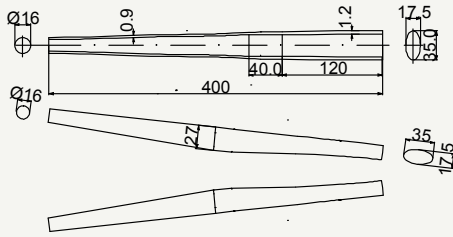

SIDE VIEW

cod : MPO240E1016

Alloy	Weight	Use
7005	141 g	Cyclocross Disc Brake

TOP VIEW

SIDE VIEW

cod : MPO240E1017

Alloy	Weight	Use
7005	141 g	Cyclocross Disc Brake

TOP VIEW

SIDE VIEW

cod : MPO240E10131

Alloy	Weight	Use
7005	141 g	Gravel - MTB 29"

TOP VIEW

Aegis chain stay

SIDE VIEW

TOP VIEW

cod : MPO272U204