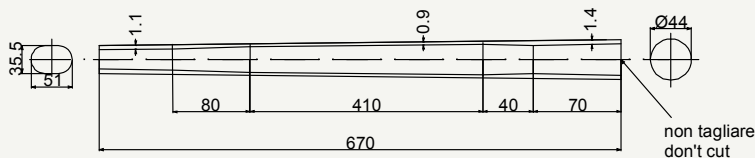

cod : MTQ440U601

Alloy	Weight	Use
SC	259 g	Road - Cyclocross