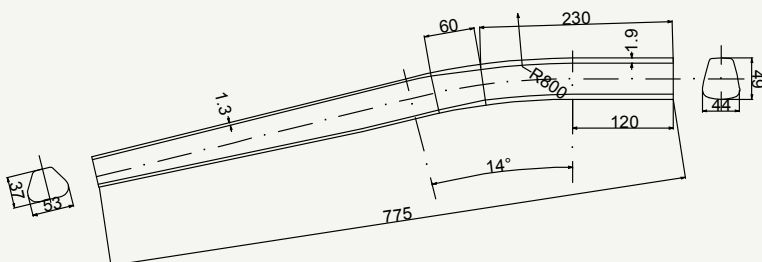

cod : MTQ480E1021

Alloy	Weight	Use
7005	488 g	MTB 29"