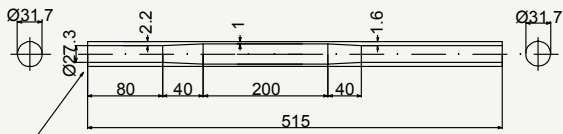

Alloy	Weight	Use
7005	320 g	Crono

cod : MTQ600E801

Alloy	Weight	Use
7005	466 g	Crono

cod : MTQ480E1021

Alloy	Weight	Use
7005	488 g	MTB 29"

Aegis seat tubing

non tagliare
don't cut

cod : MTV317E104

Alloy	Weight	Use
7005	201 g	Road - Cyclocross - MTB

non tagliare
don't cut

cod : MTV317E102

Alloy	Weight	Use
7005	242 g	Road - Cyclocross

non tagliare
don't cut

cod : MTV350E309

Alloy	Weight	Use
7005	218 g	Road - Cyclocross - MTB