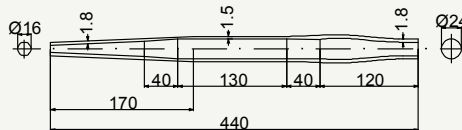

Alloy	Weight	Use
SC	72 g	Road Light

SIDE VIEW

cod : MPO254U1012

Alloy	Weight	Use
SC	89 g	Road

SIDE VIEW

cod : MPO254U1013

Alloy	Weight	Use
SC	89 g	Road - Track

TOP VIEW

SIDE VIEW

cod : MPO240E1016

Alloy	Weight	Use
7005	141 g	Cyclocross Disc Brake

TOP VIEW

SIDE VIEW

cod : MPO240E1017

Alloy	Weight	Use
7005	141 g	Cyclocross Disc Brake

TOP VIEW