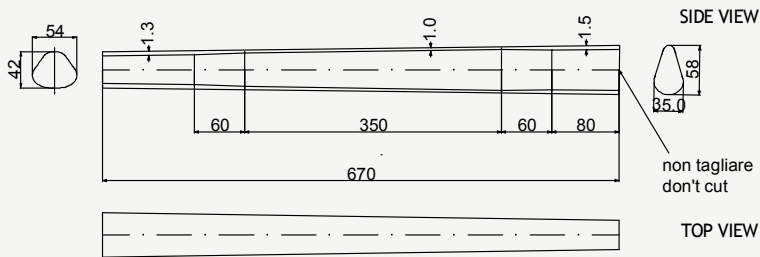

Aegis down tubing

cod : MTQ480E10114

Alloy	Weight	Use
7005	320 g	Road

cod : MTQ480E10111

Alloy	Weight	Use
7005	320 g	Road - Track

cod : MTQ480E10112

Alloy	Weight	Use
7005	320 g	Road - Track

cod : MTQ480E10146