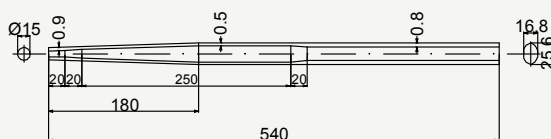

SIDE VIEW

cod : MPV220Y1023

Alloy	Weight	Use
SC	67g	Road Aero