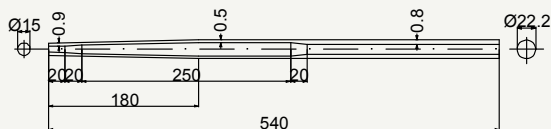

Alloy	Weight	Use
7005	96 g	Cyclocross

TOP VIEW

cod : MPV190E102

Alloy	Weight	Use
7005	87 g	Road

SIDE VIEW

cod : MPV190E1021

Alloy	Weight	Use
7005	87 g	Road Aero

cod : MPV220Y102