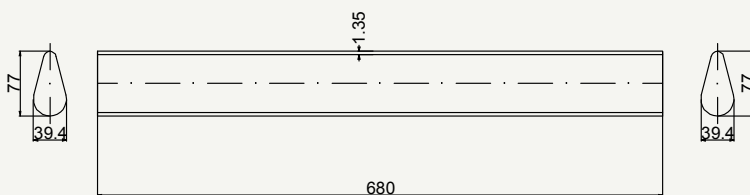

cod : MTQ600E801

Alloy	Weight	Use
7005	466 g	Crono