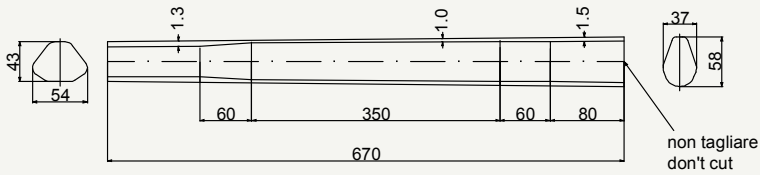

cod : MTQ480E10111

Alloy	Weight	Use
7005	320 g	Road - Track