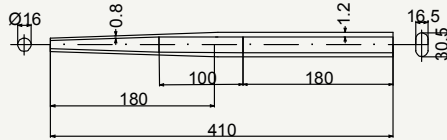

SIDE VIEW

cod : MPO254U1012

Alloy	Weight	Use
SC	89 g	Road