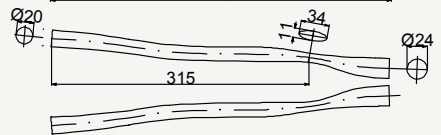

SIDE VIEW

cod : MPO240E1016

Alloy	Weight	Use
7005	141 g	Cyclocross Disc Brake

TOP VIEW

SIDE VIEW

cod : MPO240E1017

Alloy	Weight	Use
7005	141 g	Cyclocross Disc Brake

TOP VIEW

SIDE VIEW

cod : MPO240E10131

Alloy	Weight	Use
7005	141 g	Gravel - MTB 29"

TOP VIEW

Aegis chain stay

SIDE VIEW

TOP VIEW

cod : MPO272U204