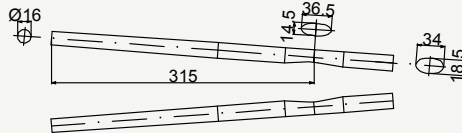

Alloy	Weight	Use
SC	72 g	Road Light

SIDE VIEW

cod : MPO254U1012

Alloy	Weight	Use
SC	89 g	Road

SIDE VIEW

cod : MPO254U1013

Alloy	Weight	Use
SC	89 g	Road - Track

TOP VIEW

SIDE VIEW

cod : MPO240E1016

Alloy	Weight	Use
7005	141 g	Cyclocross Disc Brake

TOP VIEW

SIDE VIEW

cod : MPO240E1017

Alloy	Weight	Use
7005	141 g	Cyclocross Disc Brake

TOP VIEW