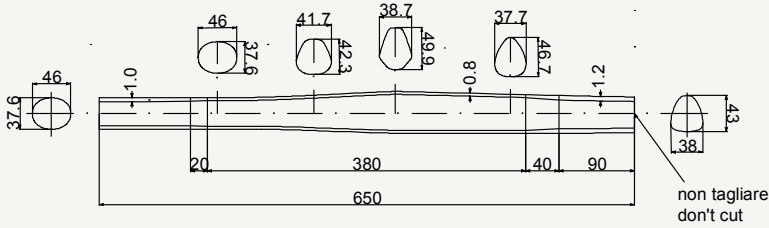

Aegis down tubing

cod : MTQ400Y101

Alloy	Weight	Use
SC	182 g	Road