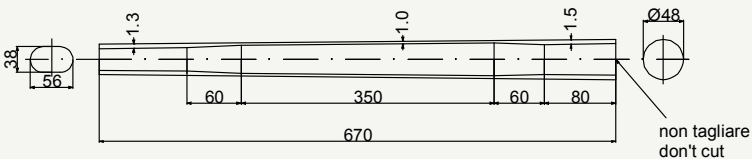

cod : MTQ480E10113

Alloy	Weight	Use
7005	320 g	Road