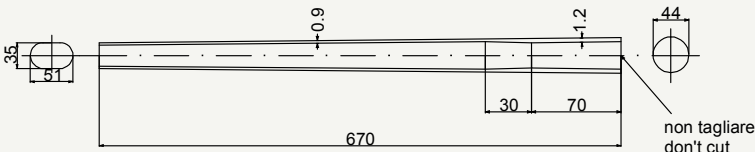

State	Weight	Use
SC	154 g	Road

Aegis down tubing

cod : MTQ400Y101

Alloy	Weight	Use
SC	182 g	Road

cod : MTQ420E501

Alloy	Weight	Use
7005	329 g	Road - Cyclocross - MTB

cod : MTQ420E50315

Alloy	Weight	Use
7005	329 g	Road - Cyclocross - MTB