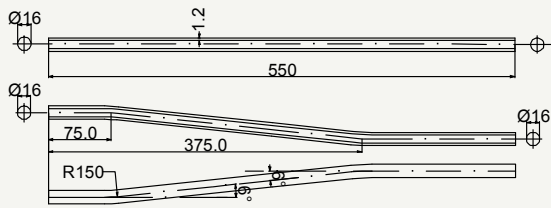

SIDE VIEW

cod : MPO240E1016

Alloy	Weight	Use
7005	141 g	Cyclocross Disc Brake

TOP VIEW

SIDE VIEW

cod : MPO240E1017

Alloy	Weight	Use
7005	141 g	Cyclocross Disc Brake

TOP VIEW

SIDE VIEW

cod : MPO240E10131

Alloy	Weight	Use
7005	141 g	Gravel - MTB 29"

TOP VIEW

Aegis chain stay

SIDE VIEW

TOP VIEW

cod : MPO272U204

Alloy	Weight	Use
SC	83 g	Road

SIDE VIEW

cod : MPO272U201

Alloy	Weight	Use
SC	83 g	Road

SIDE VIEW

cod : MPO280E101

Alloy	Weight	Use
SC	83 g	Road - Crono

SIDE VIEW

cod : MPV160E10110

Alloy	Weight	Use
7005	87 g	Road Light

TOP VIEW

SIDE VIEW

cod : MPV160E1011

Alloy	Weight	Use
7005	87 g	Road Aero

SIDE VIEW

cod : MPV190E10135