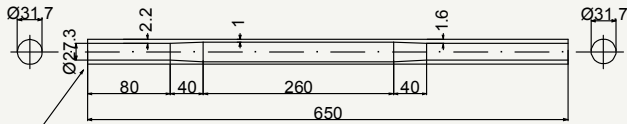

non tagliare
don't cut

cod : MTV317E102

Alloy	Weight	Use
7005	242 g	Road - Cyclocross