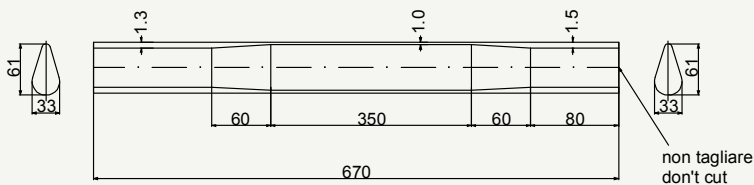

Aegis down tubing

cod : MTQ480E10114

Alloy	Weight	Use
7005	320 g	Road

cod : MTQ480E10111

Alloy	Weight	Use
7005	320 g	Road - Track

cod : MTQ480E10112

Alloy	Weight	Use
7005	320 g	Road - Track

cod : MTQ480E10146