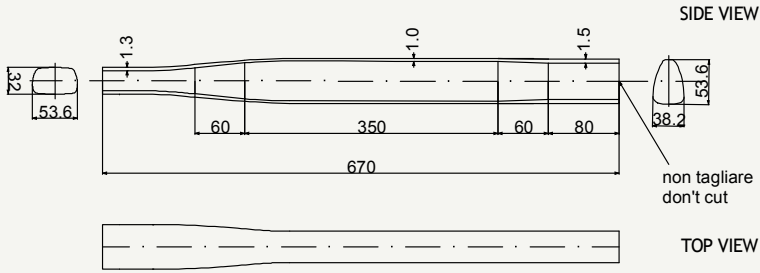

Aegis down tubing

cod : MTQ480E10114

Alloy	Weight	Use
7005	320 g	Road

cod : MTQ480E10111

Alloy	Weight	Use
7005	320 g	Road - Track

cod : MTQ480E10112

Alloy	Weight	Use
7005	320 g	Road - Track

cod : MTQ480E10146