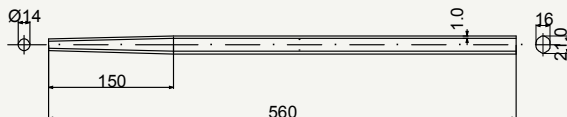

SIDE VIEW

cod : MPV190E1021

Alloy	Weight	Use
7005	87 g	Road Aero