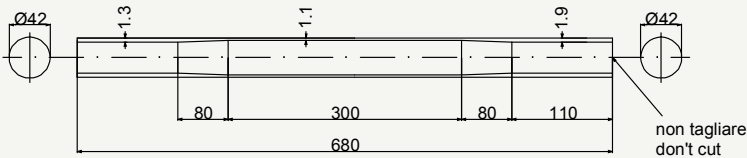

cod : MTQ420E501

Alloy	Weight	Use
7005	329 g	Road - Cyclocross - MTB