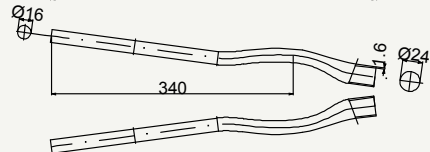

Alloy	Weight	Use
SC	72 g	Road Light

SIDE VIEW

cod : MPO254U1012

Alloy	Weight	Use
SC	89 g	Road

SIDE VIEW

cod : MPO254U1013

Alloy	Weight	Use
SC	89 g	Road - Track

TOP VIEW

SIDE VIEW

cod : MPO240E1016

Alloy	Weight	Use
7005	141 g	Cyclocross Disc Brake

TOP VIEW

SIDE VIEW

cod : MPO240E1017

Alloy	Weight	Use
7005	141 g	Cyclocross Disc Brake

TOP VIEW

SIDE VIEW

cod : MPO240E10131

Alloy	Weight	Use
7005	141 g	Gravel - MTB 29"

TOP VIEW

Aegis chain stay

SIDE VIEW

TOP VIEW

cod : MPO272U204