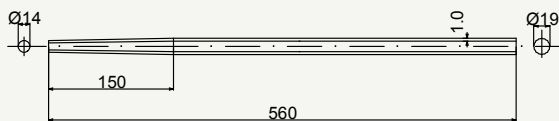

cod : MPV190E102

Alloy	Weight	Use
7005	87 g	Road