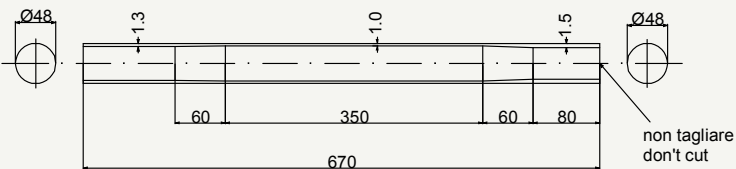

cod : MTQ480E101

Alloy	Weight	Use
7005	320 g	Road