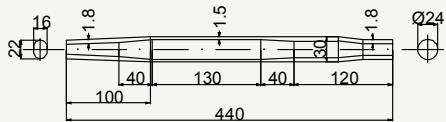

SIDE VIEW

cod : MPO240E1016

Alloy	Weight	Use
7005	141 g	Cyclocross Disc Brake

TOP VIEW

SIDE VIEW

cod : MPO240E1017

Alloy	Weight	Use
7005	141 g	Cyclocross Disc Brake

TOP VIEW