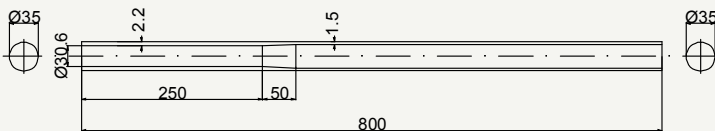

Alloy	Weight	Use
7005	201 g	Road - Cyclocross - MTB

non tagliare
don't cut

cod : MTV317E102

Alloy	Weight	Use
7005	242 g	Road - Cyclocross

non tagliare
don't cut

cod : MTV350E309

Alloy	Weight	Use
7005	218 g	Road - Cyclocross - MTB

non tagliare
don't cut

cod : MTV350E308

Alloy	Weight	Use
7005	248 g	Road - Cyclocross

cod : MTV350E312

Alloy	Weight	Use
7005	407 g	Road

Aegis chain stay

SIDE VIEW

cod : MPO240U101