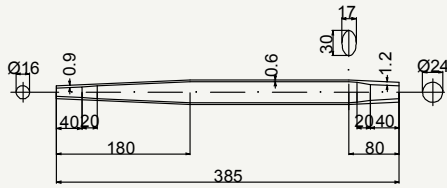

non tagliare
don't cut

cod : MTV350E308

Alloy	Weight	Use
7005	248 g	Road - Cyclocross

cod : MTV350E312

Alloy	Weight	Use
7005	407 g	Road

Aegis chain stay

SIDE VIEW

cod : MPO240U101

SIDE VIEW

cod : MPO240E1016

Alloy	Weight	Use
7005	141 g	Cyclocross Disc Brake

TOP VIEW

SIDE VIEW

cod : MPO240E1017

Alloy	Weight	Use
7005	141 g	Cyclocross Disc Brake

TOP VIEW