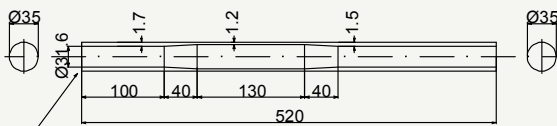

Alloy	Weight	Use
7005	320 g	Crono

cod : MTQ600E801

Alloy	Weight	Use
7005	466 g	Crono

cod : MTQ480E1021

Alloy	Weight	Use
7005	488 g	MTB 29"

Aegis seat tubing

non tagliare
don't cut

cod : MTV317E104

Alloy	Weight	Use
7005	201 g	Road - Cyclocross - MTB

non tagliare
don't cut

cod : MTV317E102

Alloy	Weight	Use
7005	242 g	Road - Cyclocross

non tagliare
don't cut

cod : MTV350E309

Alloy	Weight	Use
7005	218 g	Road - Cyclocross - MTB