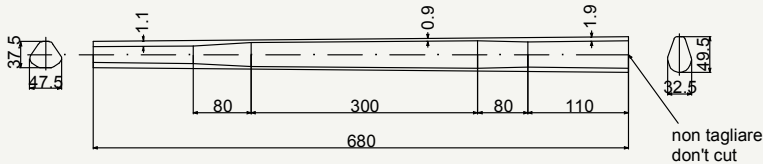

State	Weight	Use
SC	154 g	Road

Aegis down tubing

cod : MTQ400Y101

Alloy	Weight	Use
SC	182 g	Road

cod : MTQ420E501

Alloy	Weight	Use
7005	329 g	Road - Cyclocross - MTB

cod : MTQ420E50315

Alloy	Weight	Use
7005	329 g	Road - Cyclocross - MTB