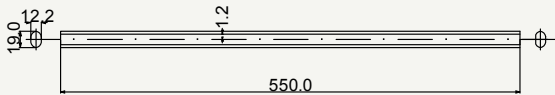

SIDE VIEW

cod : MPV160E1011

Alloy	Weight	Use
7005	87 g	Road Aero