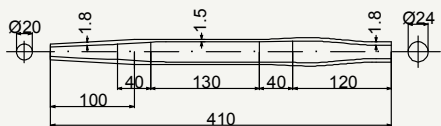

Alloy	Weight	Use
SC	72 g	Road Light

SIDE VIEW

cod : MPO254U1012

Alloy	Weight	Use
SC	89 g	Road

SIDE VIEW

cod : MPO254U1013

Alloy	Weight	Use
SC	89 g	Road - Track

TOP VIEW

SIDE VIEW

cod : MPO240E1016

Alloy	Weight	Use
7005	141 g	Cyclocross Disc Brake

TOP VIEW

SIDE VIEW

cod : MPO240E1017

Alloy	Weight	Use
7005	141 g	Cyclocross Disc Brake

TOP VIEW