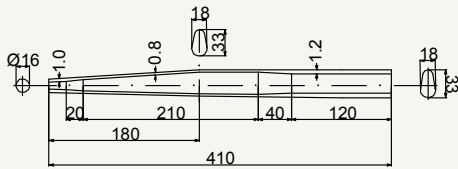

SIDE VIEW

cod : MPO280E101

Alloy	Weight	Use
SC	83 g	Road - Crono