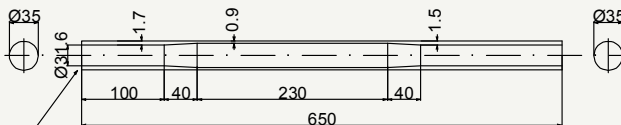

Alloy	Weight	Use
7005	201 g	Road - Cyclocross - MTB

non tagliare
don't cut

cod : MTV317E102

Alloy	Weight	Use
7005	242 g	Road - Cyclocross

non tagliare
don't cut

cod : MTV350E309

Alloy	Weight	Use
7005	218 g	Road - Cyclocross - MTB