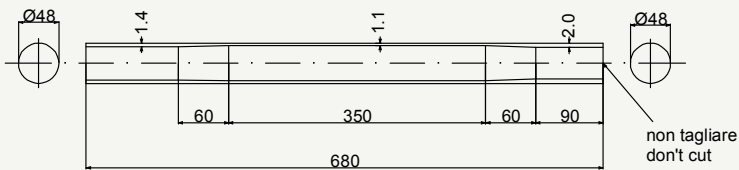

# Fire down tubing

cod : MTQ426E50111

Alloy	Weight	Use
7005	332 g	Road

cod : MTQ426E50110

Alloy	Weight	Use
7005	332 g	Road

cod : MTQ480E103

Alloy	Weight	Use
7005	365 g	Road - Cyclocross - MTB

cod : MTQ480E10312