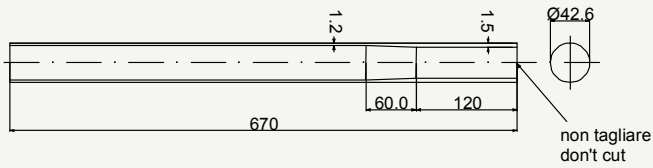

# Fire down tubing

cod : MTQ426E50111

Alloy	Weight	Use
7005	332 g	Road

cod : MTQ426E50110

Alloy	Weight	Use
7005	332 g	Road

cod : MTQ480E103

Alloy	Weight	Use
7005	365 g	Road - Cyclocross - MTB

cod : MTQ480E10312