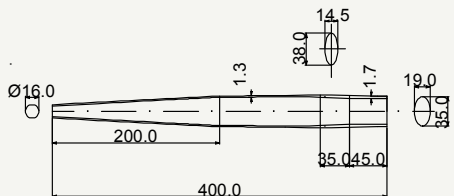

SIDE VIEW

cod : MPO240E10146

Alloy	Weight	Use
7005	128 g	Road

TOP VIEW

SIDE VIEW

cod : MPO240E1015

Alloy	Weight	Use
7005	143 g	Fat Bike

TOP VIEW