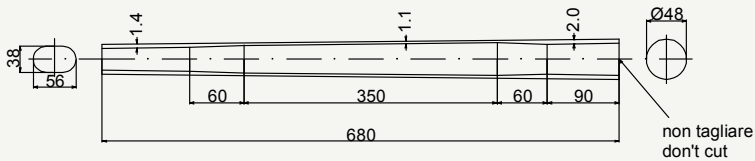

# Fire down tubing

cod : MTQ426E50111

Alloy	Weight	Use
7005	332 g	Road

cod : MTQ426E50110

Alloy	Weight	Use
7005	332 g	Road

cod : MTQ480E103

Alloy	Weight	Use
7005	365 g	Road - Cyclocross - MTB

cod : MTQ480E10312