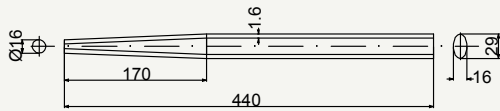

Fire chain stay

SIDE VIEW

cod : MPO240E101

Alloy	Weight	Use
7005	128 g	Road