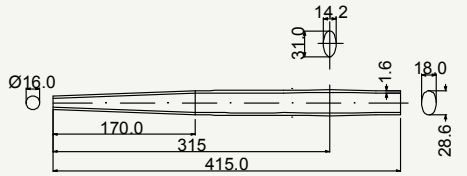

SIDE VIEW

cod : MPO240E104

Alloy	Weight	Use
7005	120 g	Road - Track