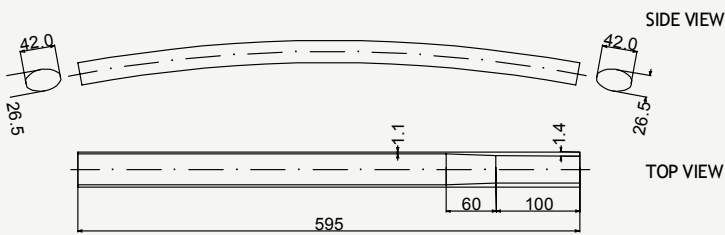

# Fire top tubing

7005 HEAT TREATED ALLOY

cod : MTO350E10111

Alloy	Weight	Use
7005	215 g	Road - Cyclocross

cod : MTO350E10114

Alloy	Weight	Use
7005	215 g	Road - Cyclocross

cod : MTO350E10110

Alloy	Weight	Use
7005	215 g	Road

SIDE VIEW

cod : MPO240E10146

Alloy	Weight	Use
7005	128 g	Road

TOP VIEW

SIDE VIEW

cod : MPO240E1015

Alloy	Weight	Use
7005	143 g	Fat Bike

TOP VIEW