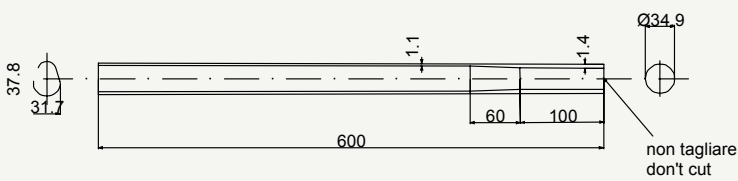

# Fire top tubing

7005 HEAT TREATED ALLOY

cod : MTO350E10111

Alloy	Weight	Use
7005	215 g	Road - Cyclocross

cod : MTO350E10114

Alloy	Weight	Use
7005	215 g	Road - Cyclocross

cod : MTO350E10110

Alloy	Weight	Use
7005	215 g	Road

SIDE VIEW

cod : MPO240E10146

Alloy	Weight	Use
7005	128 g	Road

TOP VIEW

SIDE VIEW

cod : MPO240E1015

Alloy	Weight	Use
7005	143 g	Fat Bike

TOP VIEW