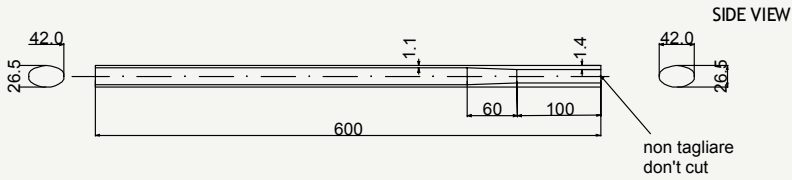

# Fire top tubing

7005 HEAT TREATED ALLOY

cod : MTO350E10111

Alloy	Weight	Use
7005	215 g	Road - Cyclocross

cod : MTO350E10114

Alloy	Weight	Use
7005	215 g	Road - Cyclocross

cod : MTO350E10110

Alloy	Weight	Use
7005	215 g	Road

SIDE VIEW

cod : MPO240E10146

Alloy	Weight	Use
7005	128 g	Road

TOP VIEW

SIDE VIEW

cod : MPO240E1015

Alloy	Weight	Use
7005	143 g	Fat Bike

TOP VIEW