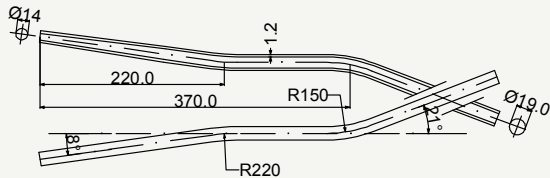

TOP VIEW

cod : MPV190E10123

Alloy	Weight	Use
7005	98 g	Cyclocross

TOP VIEW

cod : MPV190E10121

Alloy	Weight	Use
7005	98 g	Fat Bike

TOP VIEW

cod : MPV190E10133