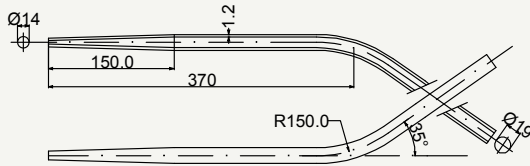

SIDE VIEW

cod : MPO240E10146

Alloy	Weight	Use
7005	128 g	Road

TOP VIEW

SIDE VIEW

cod : MPO240E1015

Alloy	Weight	Use
7005	143 g	Fat Bike

TOP VIEW

SIDE VIEW

cod : MPO280E106

Alloy	Weight	Use
7005	120 g	Road - Track

TOP VIEW

cod : MPV160E101

Alloy	Weight	Use
7005	87 g	Road

cod : MPV190E10112

Alloy	Weight	Use
7005	98 g	Road

TOP VIEW

cod : MPV190E10123

Alloy	Weight	Use
7005	98 g	Cyclocross

TOP VIEW

cod : MPV190E10121

Alloy	Weight	Use
7005	98 g	Fat Bike

TOP VIEW

cod : MPV190E10133