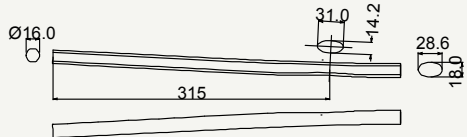

Fire chain stay

cod : MPO240E101

Alloy	Weight	Use
7005	128 g	Road

cod : MPO240E104

Alloy	Weight	Use
7005	120 g	Road - Track

TOP VIEW

cod : MPO240E10146

Alloy	Weight	Use
7005	128 g	Road

cod : MPO240E1015

Alloy	Weight	Use
7005	143 g	Fat Bike

cod : MPO280E106

Alloy	Weight	Use
7005	120 g	Road - Track