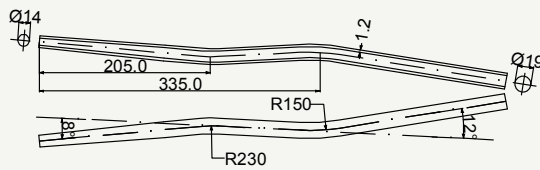

SIDE VIEW

cod : MPO240E10146

Alloy	Weight	Use
7005	128 g	Road

TOP VIEW

SIDE VIEW

cod : MPO240E1015

Alloy	Weight	Use
7005	143 g	Fat Bike

TOP VIEW

SIDE VIEW

cod : MPO280E106

Alloy	Weight	Use
7005	120 g	Road - Track

TOP VIEW

cod : MPV160E101

Alloy	Weight	Use
7005	87 g	Road

cod : MPV190E10112

Alloy	Weight	Use
7005	98 g	Road

TOP VIEW

cod : MPV190E10123

Alloy	Weight	Use
7005	98 g	Cyclocross

TOP VIEW

cod : MPV190E10121

Alloy	Weight	Use
7005	98 g	Fat Bike

TOP VIEW

cod : MPV190E10133