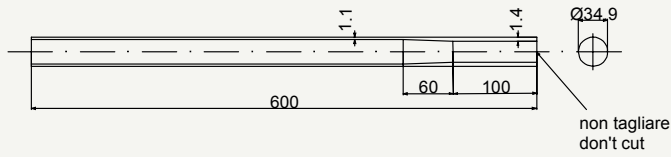

# Fire top tubing

7005 HEAT TREATED ALLOY

cod : MTO350E10111

Alloy	Weight	Use
7005	215 g	Road - Cyclocross

cod : MTO350E10114

Alloy	Weight	Use
7005	215 g	Road - Cyclocross

cod : MTO350E10110

Alloy	Weight	Use
7005	215 g	Road

SIDE VIEW

cod : MPO240E10146

Alloy	Weight	Use
7005	128 g	Road

TOP VIEW

SIDE VIEW

cod : MPO240E1015

Alloy	Weight	Use
7005	143 g	Fat Bike

TOP VIEW