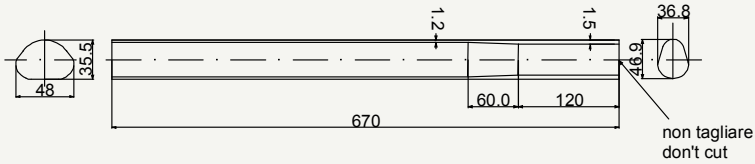

cod : MTQ426E50110

Alloy	Weight	Use
7005	332 g	Road