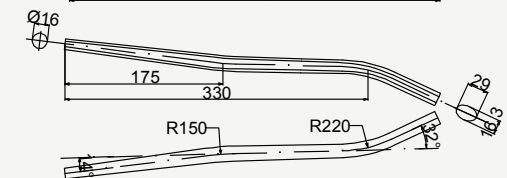

SIDE VIEW

cod : MPO240E10146

Alloy	Weight	Use
7005	128 g	Road

TOP VIEW

SIDE VIEW

cod : MPO240E1015

Alloy	Weight	Use
7005	143 g	Fat Bike

TOP VIEW

SIDE VIEW

cod : MPO280E106

Alloy	Weight	Use
7005	120 g	Road - Track

TOP VIEW

cod : MPV160E101

Alloy	Weight	Use
7005	87 g	Road

cod : MPV190E10112

Alloy	Weight	Use
7005	98 g	Road

TOP VIEW

cod : MPV190E10123

Alloy	Weight	Use
7005	98 g	Cyclocross

TOP VIEW

cod : MPV190E10121

Alloy	Weight	Use
7005	98 g	Fat Bike

TOP VIEW

cod : MPV190E10133