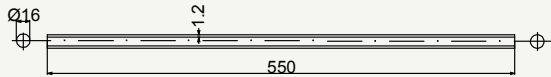

cod : MPV160E101

Alloy	Weight	Use
7005	87 g	Road