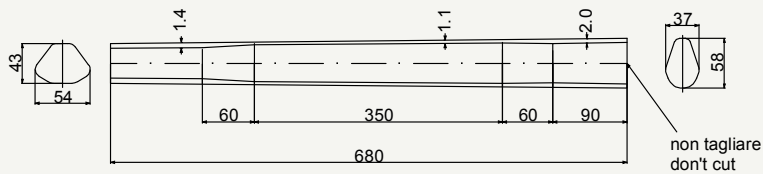

cod : MTQ480E10311

Alloy	Weight	Use
7005	365 g	Road - Cyclocross - MTB