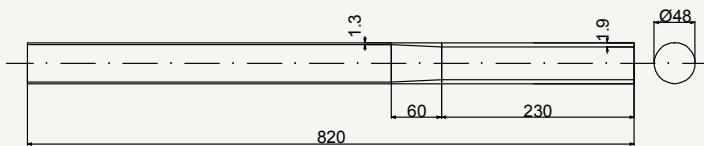

cod : MTQ480E102

Alloy	Weight	Use
7005	480 g	MTB 29"