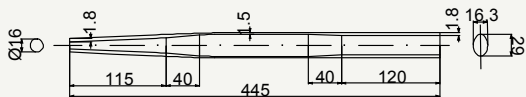

SIDE VIEW

cod : MPO240E10146

Alloy	Weight	Use
7005	128 g	Road

TOP VIEW

SIDE VIEW

cod : MPO240E1015

Alloy	Weight	Use
7005	143 g	Fat Bike

TOP VIEW