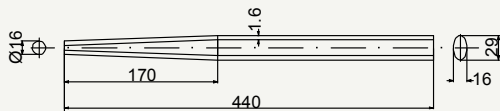

# Fire chain stay

SIDE VIEW

cod : MPO240E101

Alloy	Weight	Use
7005	128 g	Road

SIDE VIEW

cod : MPO240E104

Alloy	Weight	Use
7005	120 g	Road - Track

TOP VIEW

SIDE VIEW

cod : MPO240E10146

Alloy	Weight	Use
7005	128 g	Road

TOP VIEW

SIDE VIEW

cod : MPO240E1015

Alloy	Weight	Use
7005	143 g	Fat Bike

TOP VIEW