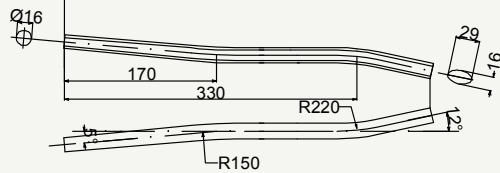

# Fire chain stay

SIDE VIEW

cod : MPO240E101

Alloy	Weight	Use
7005	128 g	Road

SIDE VIEW

cod : MPO240E104

Alloy	Weight	Use
7005	120 g	Road - Track

TOP VIEW

SIDE VIEW

cod : MPO240E10146

Alloy	Weight	Use
7005	128 g	Road

TOP VIEW

SIDE VIEW

cod : MPO240E1015

Alloy	Weight	Use
7005	143 g	Fat Bike

TOP VIEW