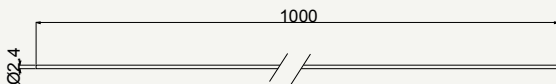

cod : MWR2401000SC

Alloy	Weight	Use
SC	12 g	ALLS