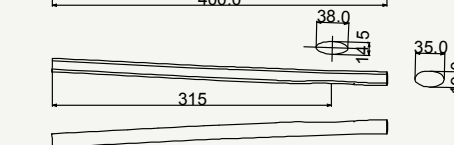

SIDE VIEW

cod : MPO240E10146

Alloy	Weight	Use
7005	128 g	Road

TOP VIEW

SIDE VIEW

cod : MPO240E1015

Alloy	Weight	Use
7005	143 g	Fat Bike

TOP VIEW

SIDE VIEW

cod : MPO280E106

Alloy	Weight	Use
7005	120 g	Road - Track

TOP VIEW

cod : MPV160E101

Alloy	Weight	Use
7005	87 g	Road

cod : MPV190E10112

Alloy	Weight	Use
7005	98 g	Road