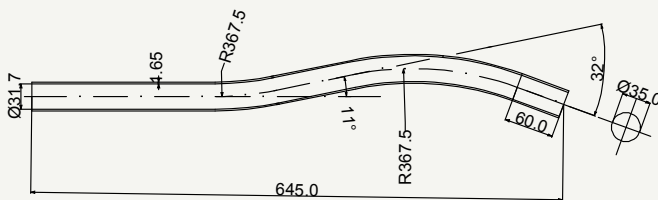

cod : MTV350E3131

Alloy	Weight	Use
7005	318 g	Track