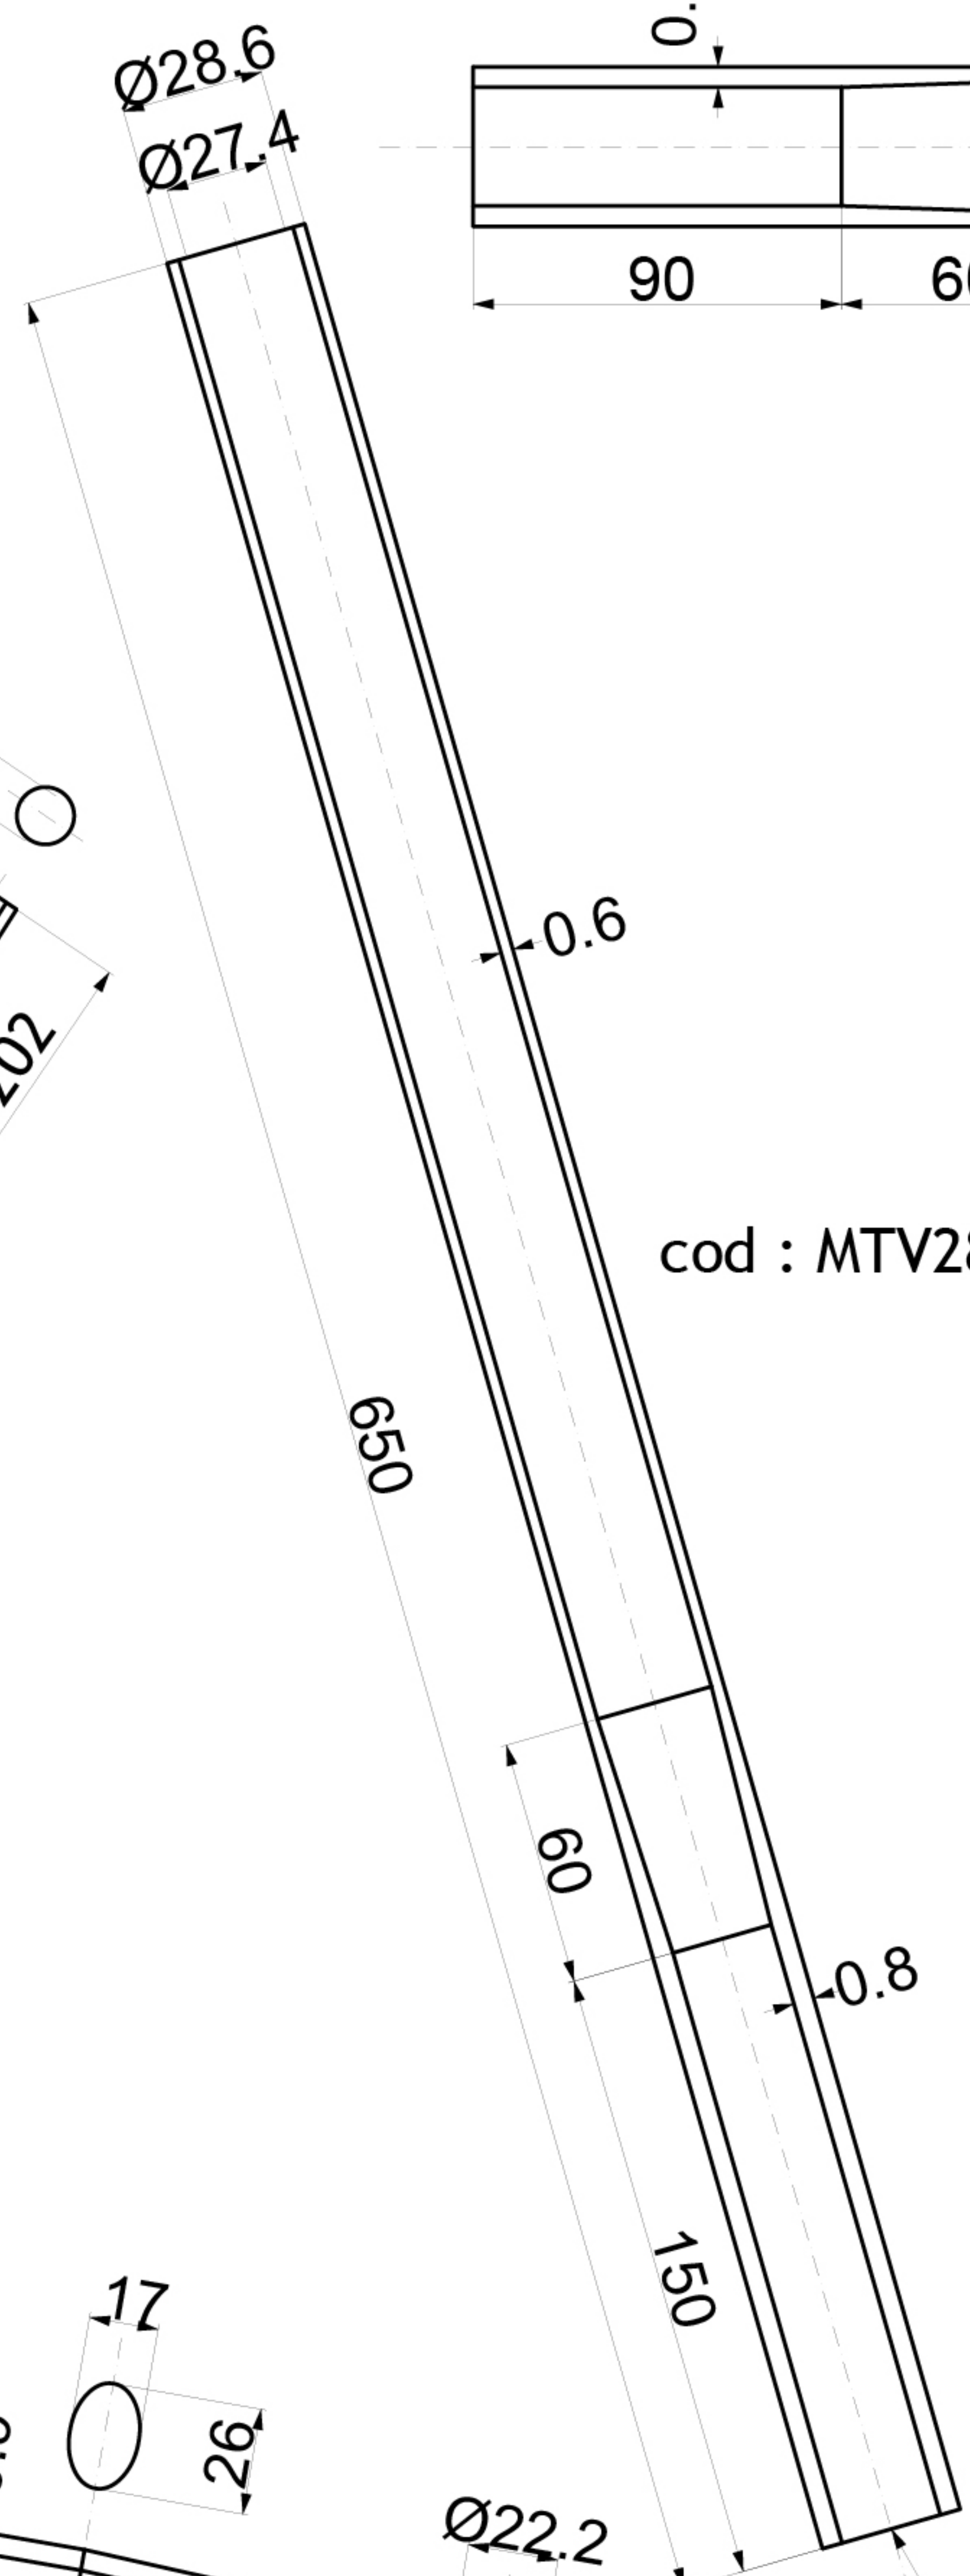

Serie / Tube set :
DR-ZeroUno
 Rev. 2014

non tagliare / don't cut
yellow side

non tagliare / don't cut
yellow side

25CrMo4 Seamless steel BK+S
 Road use only