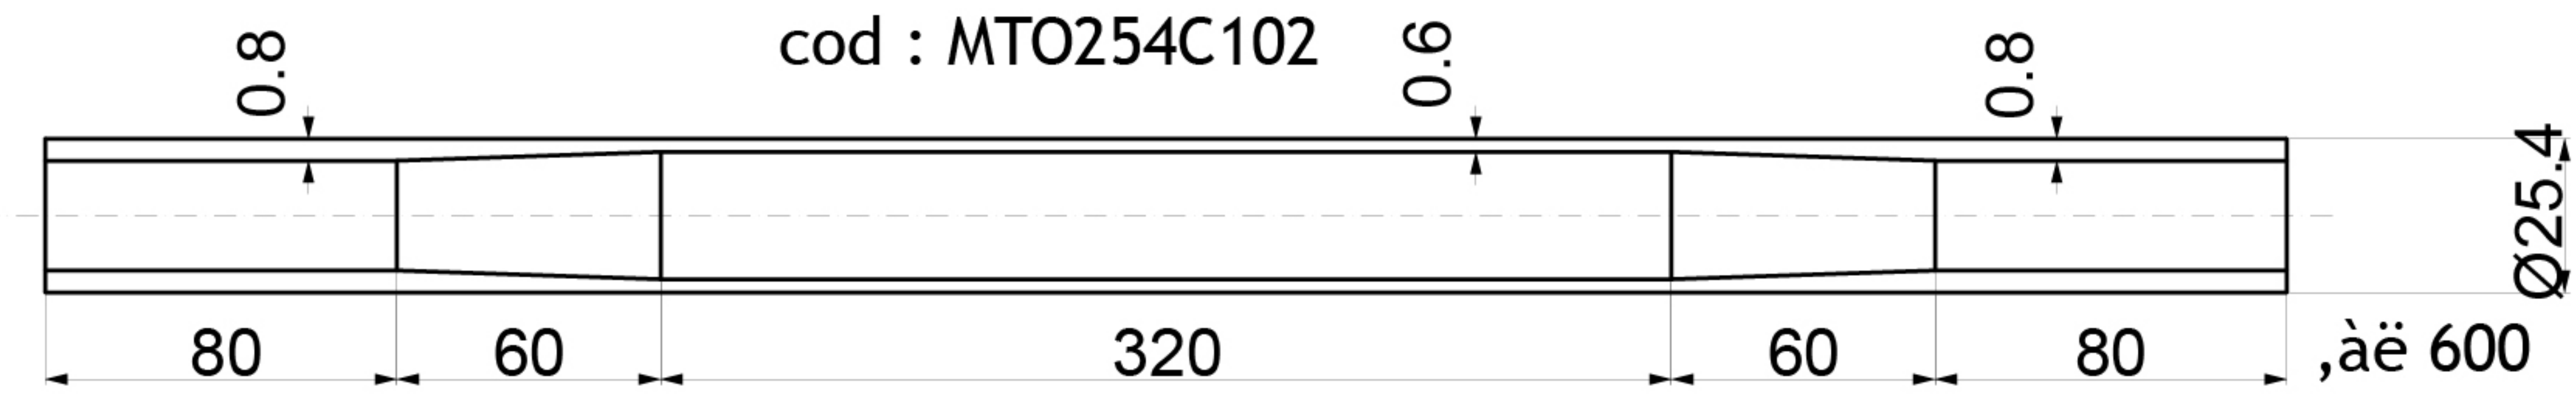

Serie / Tube set :
DR-ZeroUno
 Rev. 2014

non tagliare / don't cut
yellow side

non tagliare / don't cut
yellow side

25CrMo4 Seamless steel BK+S
 Road use only