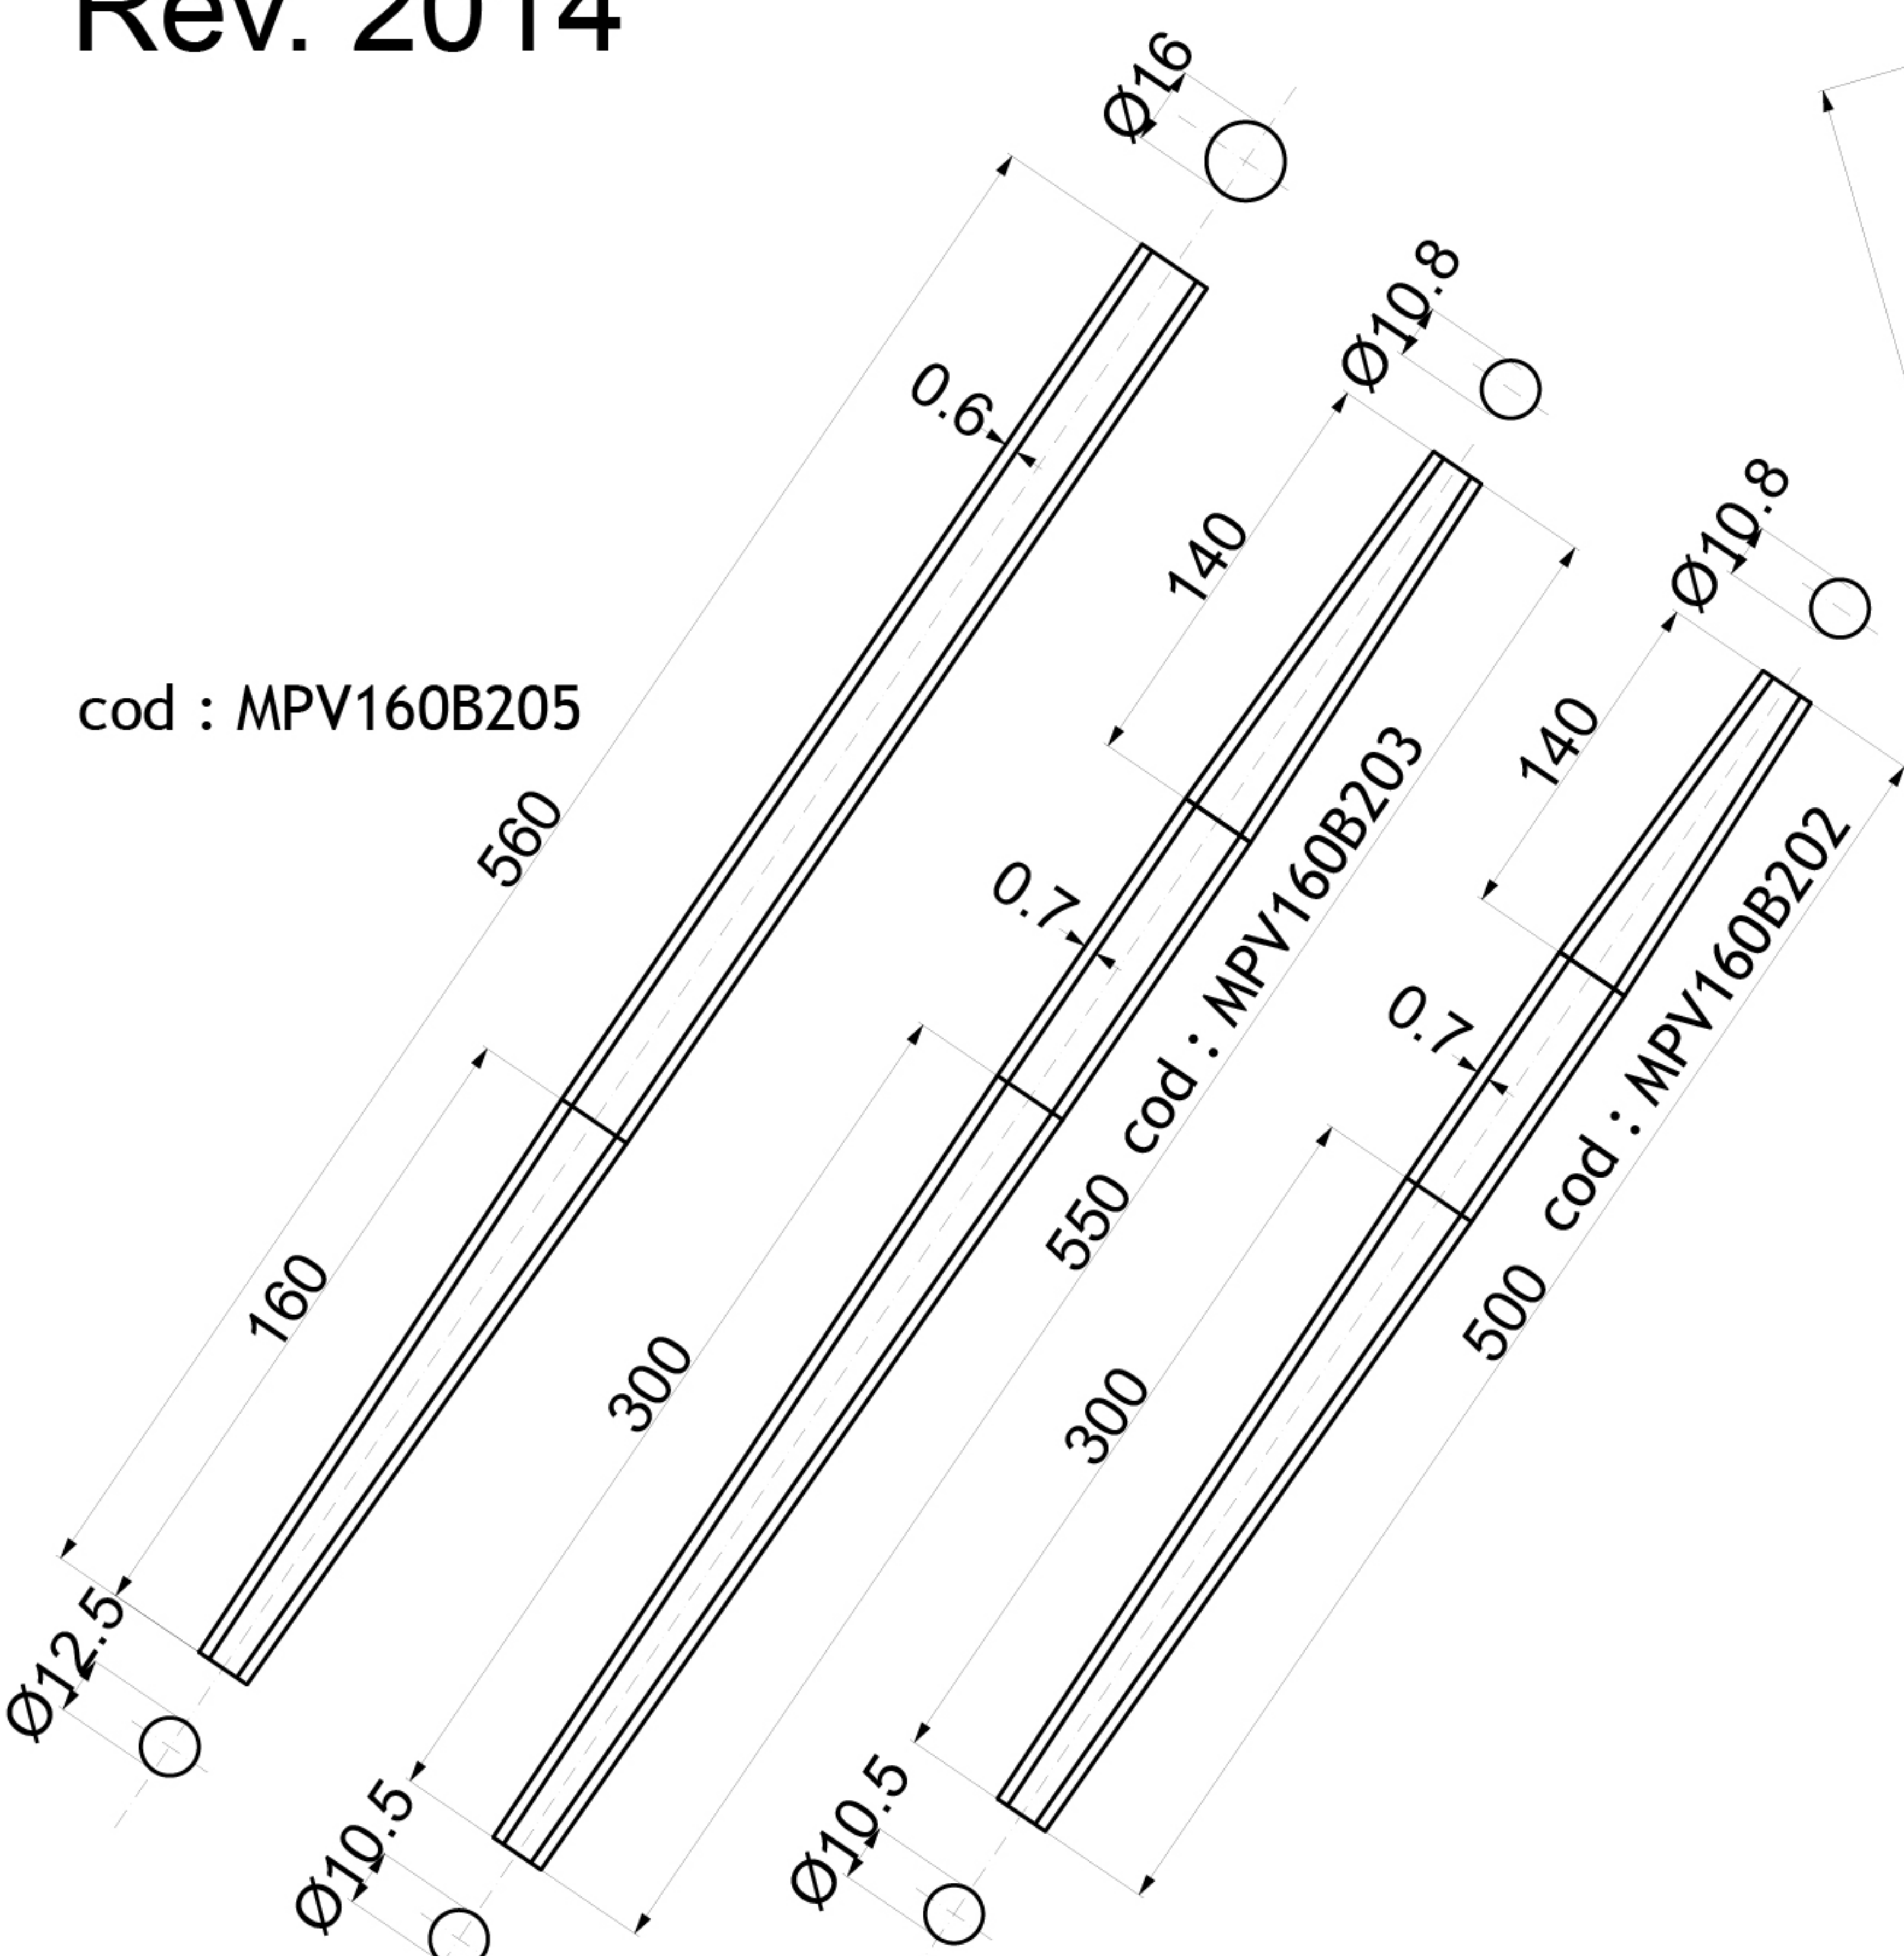

Serie / Tube set :
DR-ZeroUno
 Rev. 2014

non tagliare / don't cut
yellow side

non tagliare / don't cut
yellow side

25CrMo4 Seamless steel BK+S
 Road use only