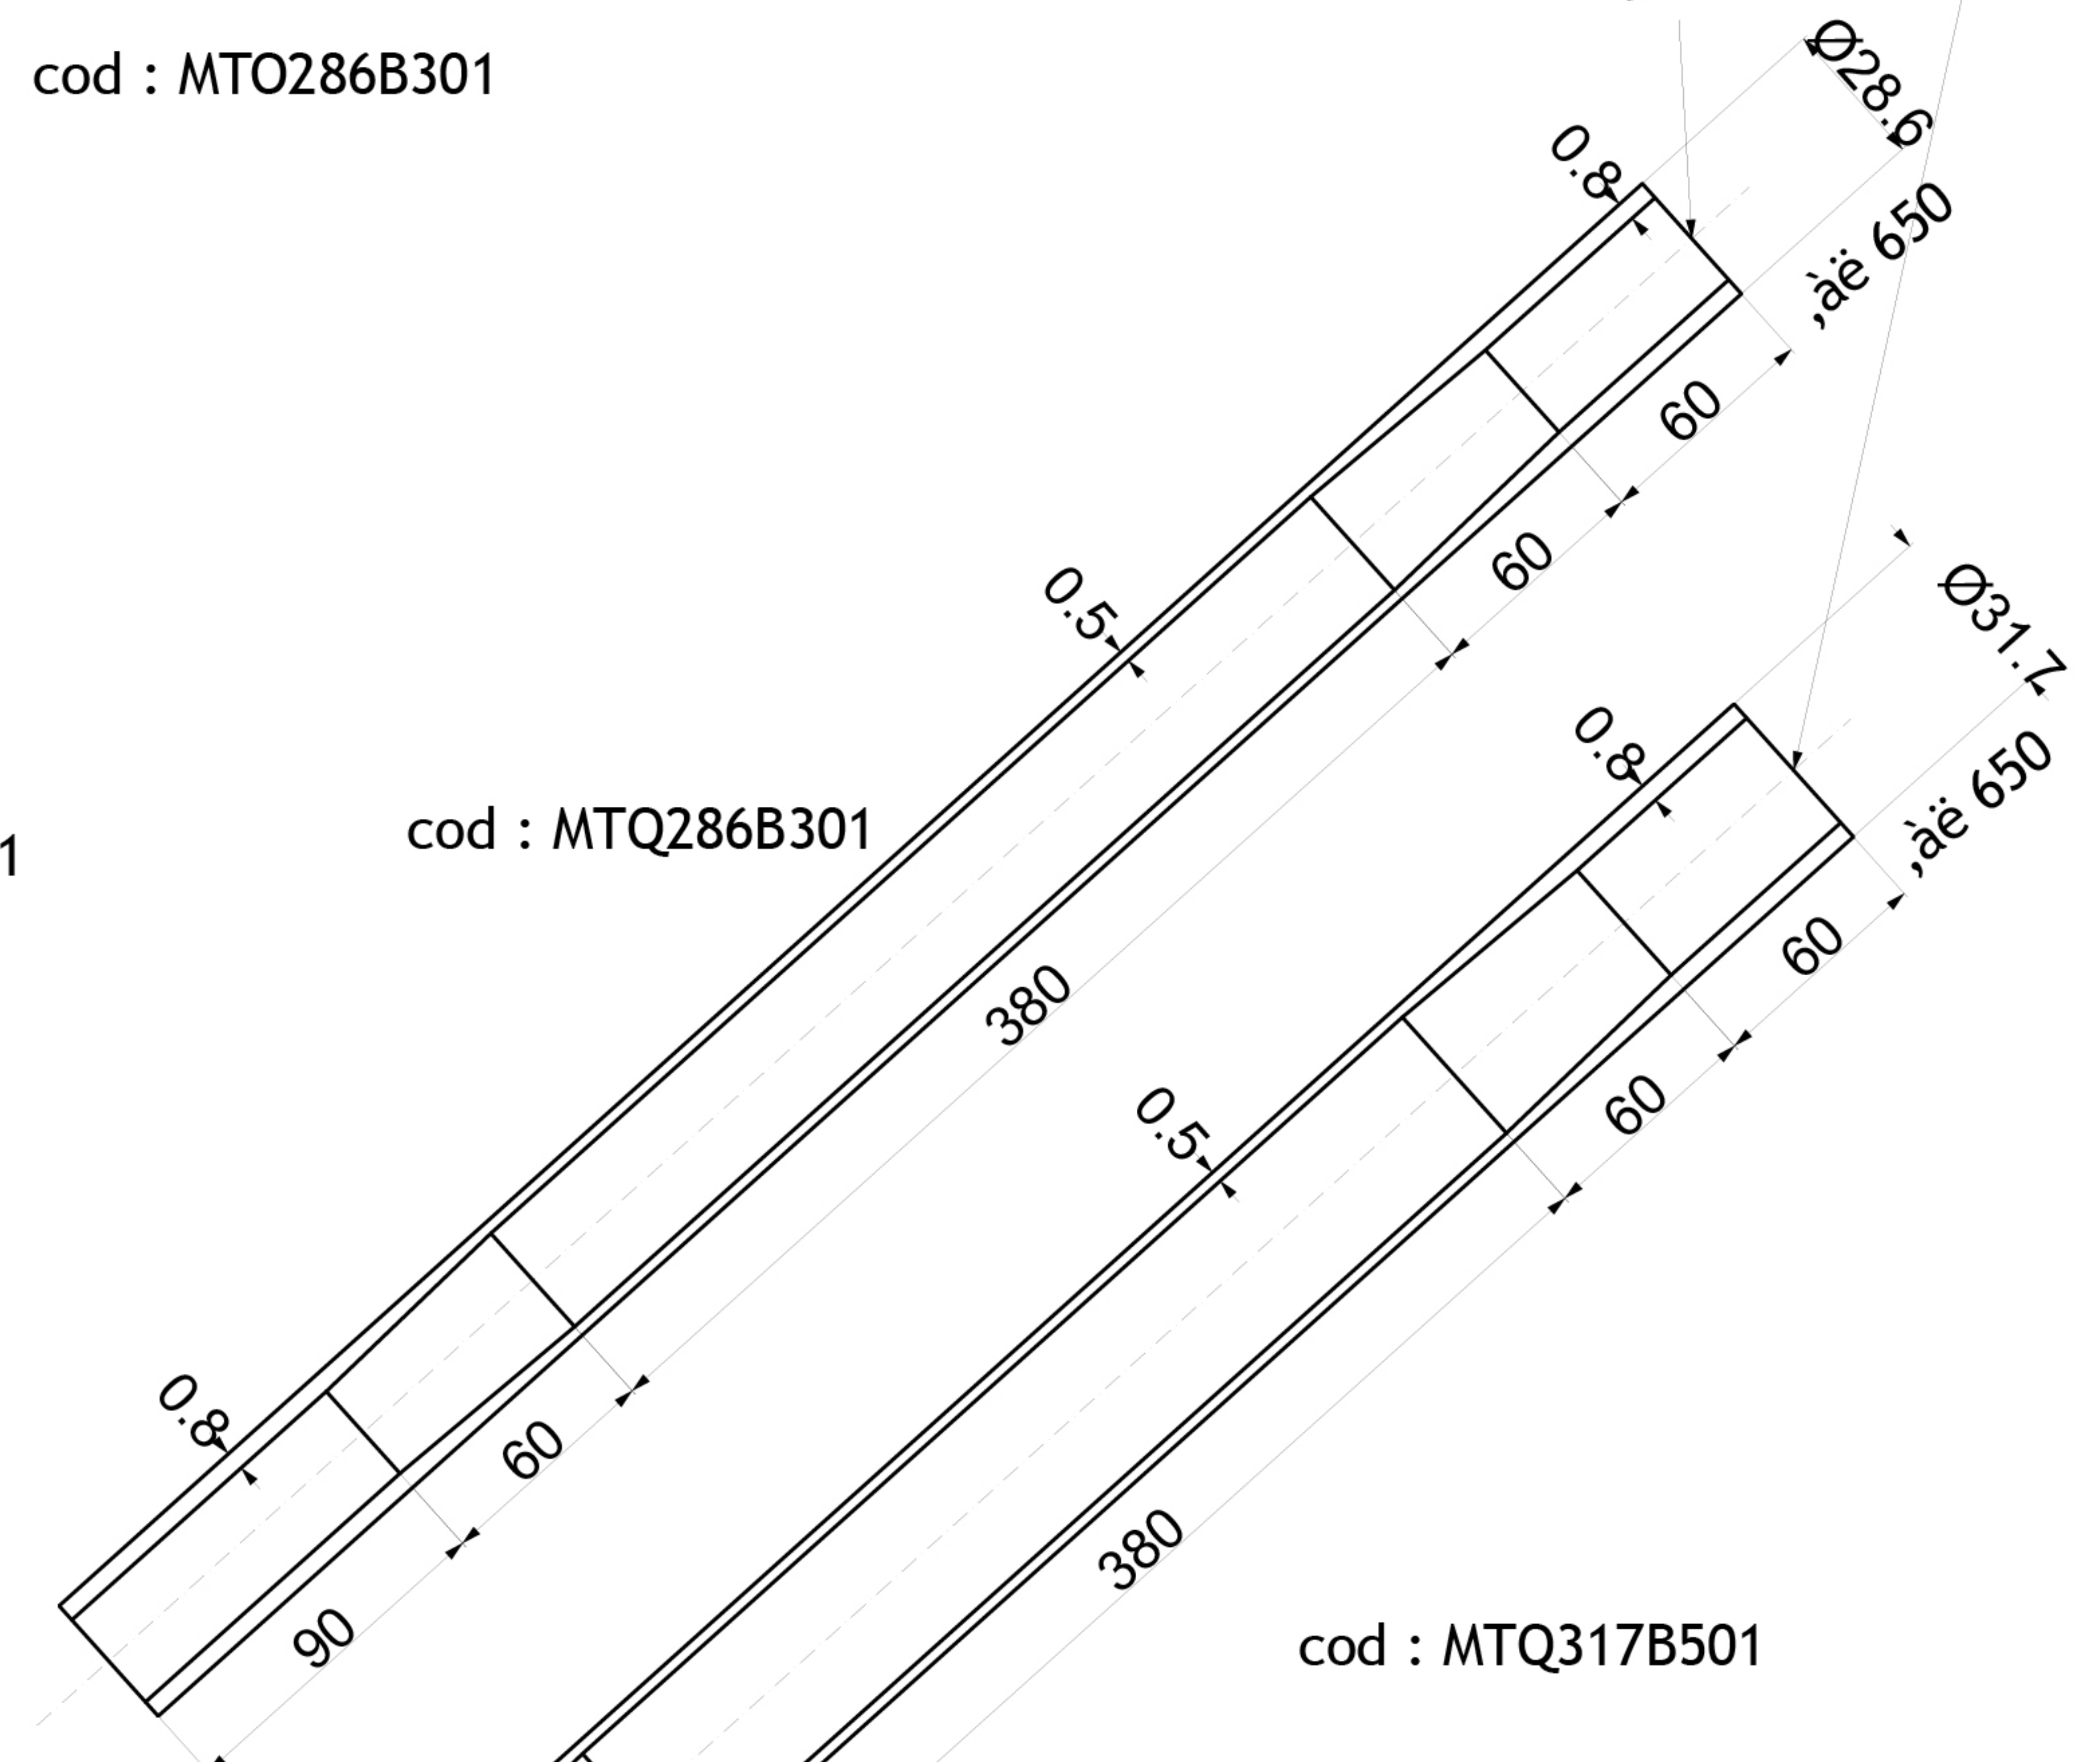

Serie / Tube set :
DR-ZeroUno
 Rev. 2014

non tagliare / don't cut
yellow side

non tagliare / don't cut
yellow side

25CrMo4 Seamless steel BK+S
 Road use only