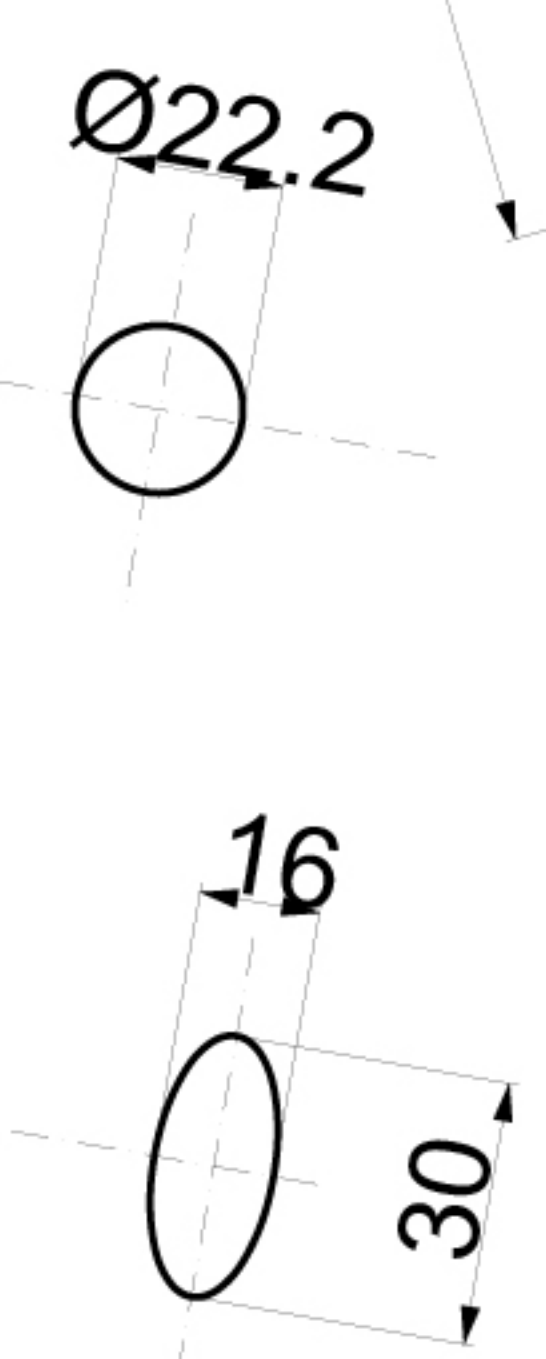

Serie / Tube set :
DR-ZeroUno
 Rev. 2014

non tagliare / don't cut
yellow side

non tagliare / don't cut
yellow side

25CrMo4 Seamless steel BK+S
 Road use only