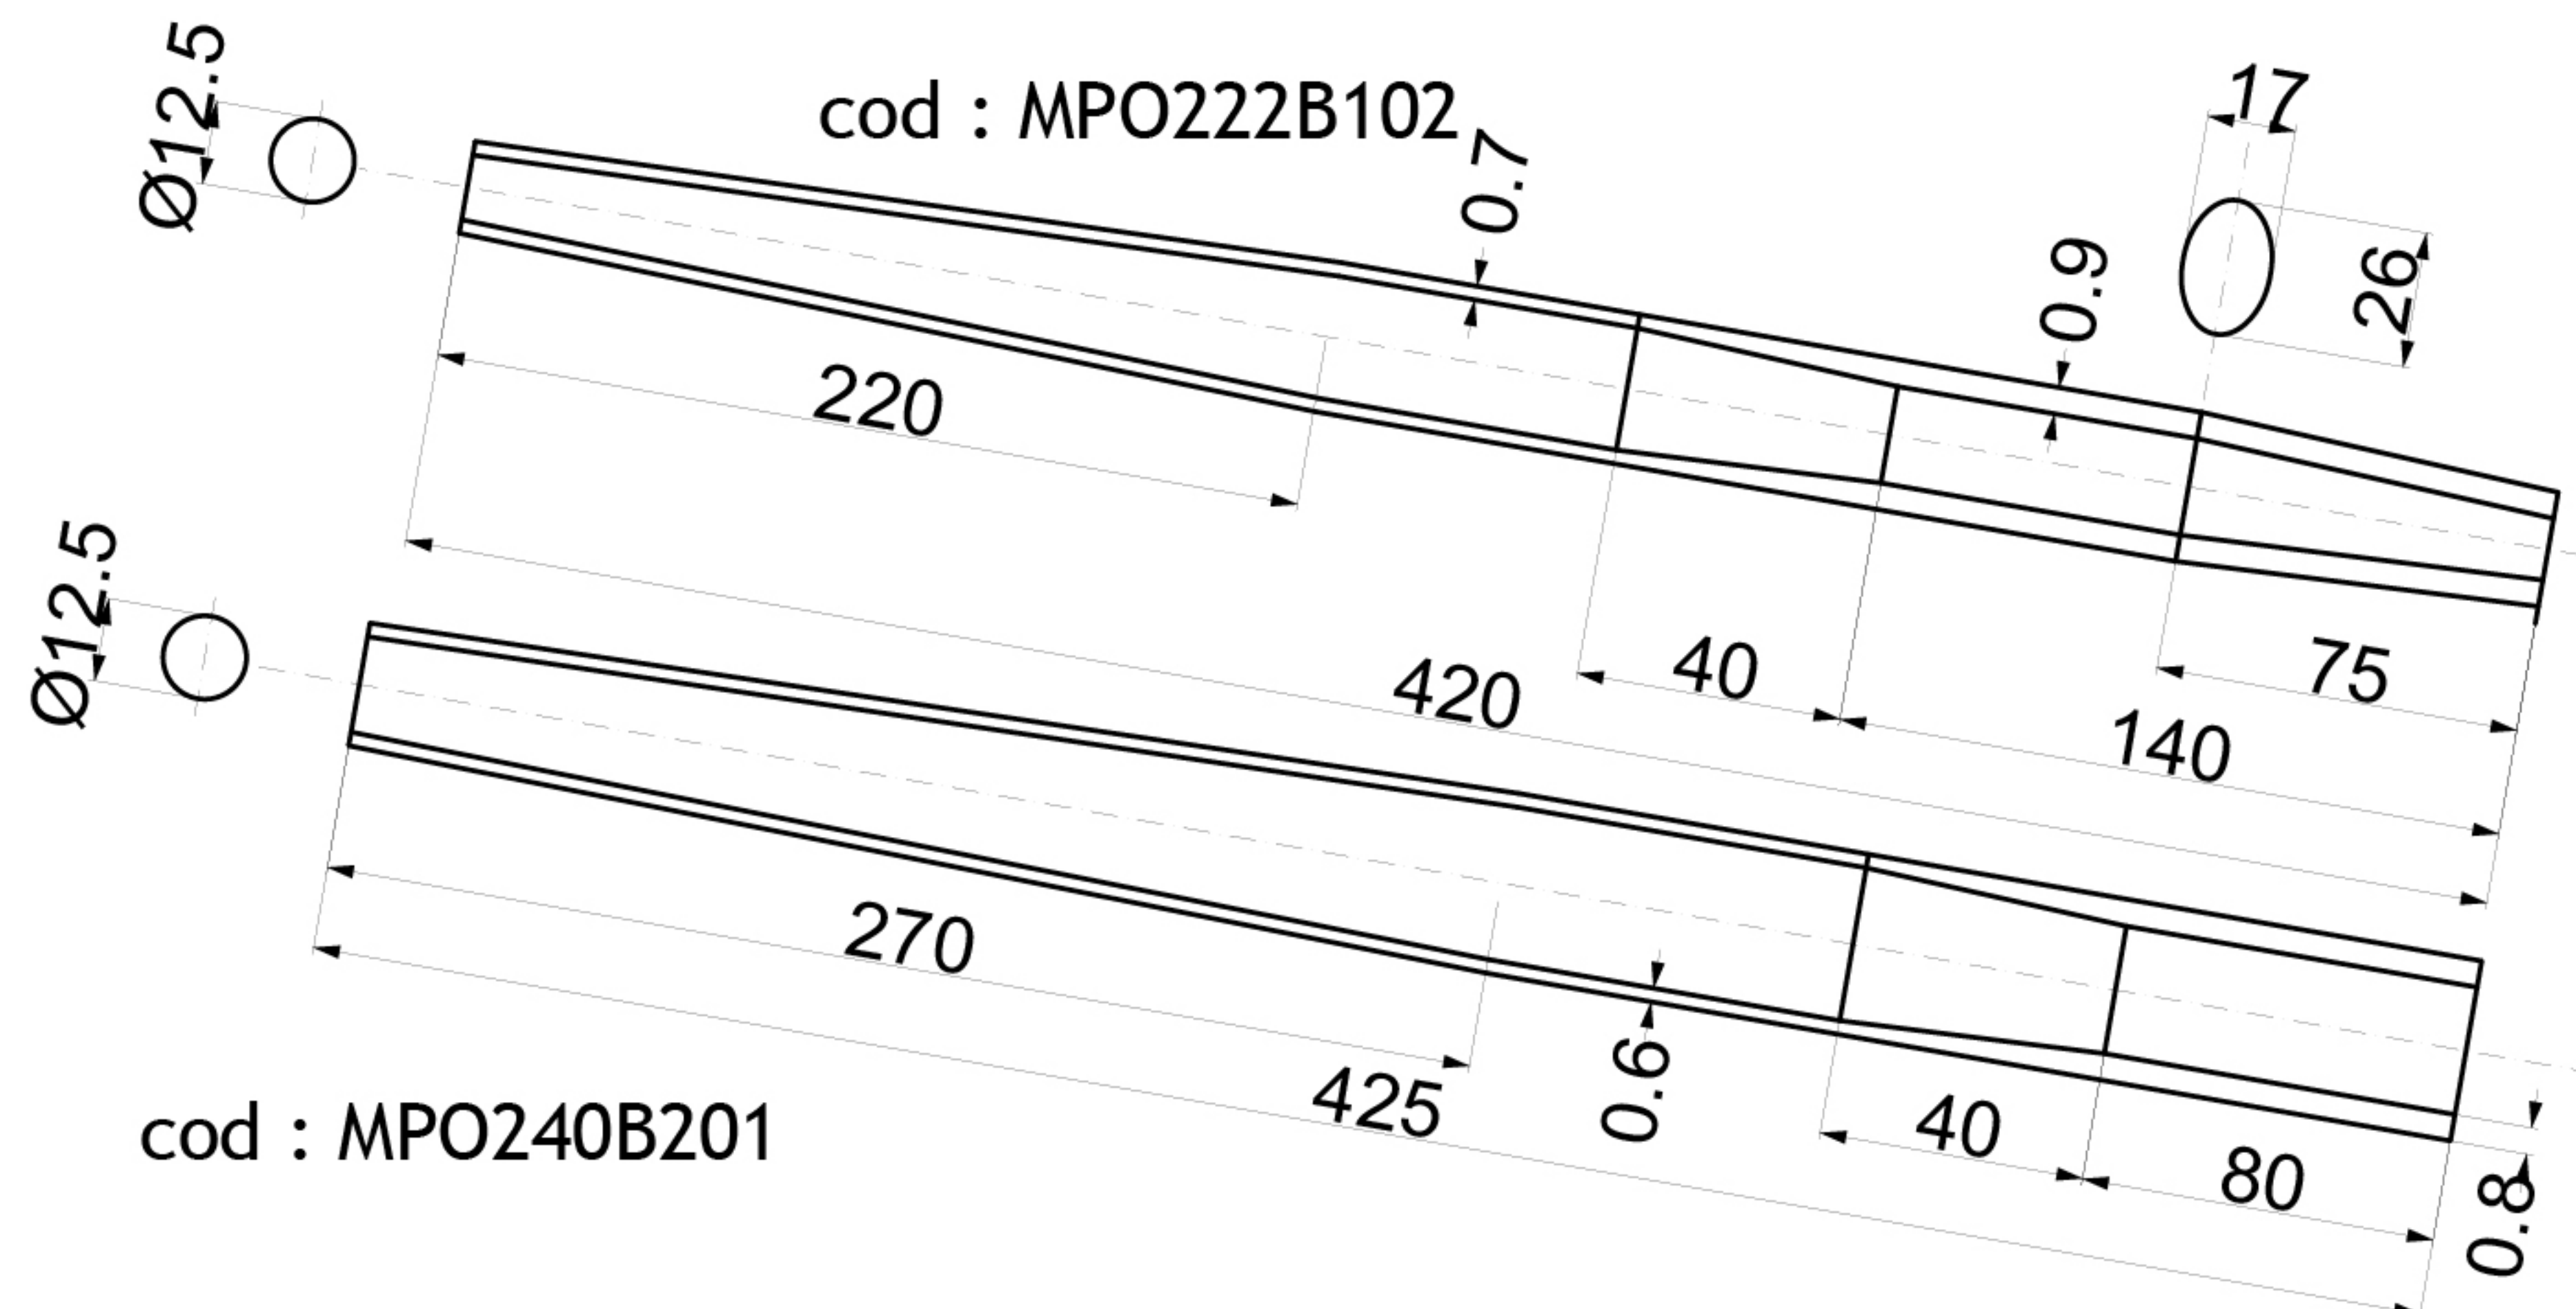

Serie / Tube set :
DR-ZeroUno
 Rev. 2014

non tagliare / don't cut
yellow side

non tagliare / don't cut
yellow side

25CrMo4 Seamless steel BK+S
 Road use only