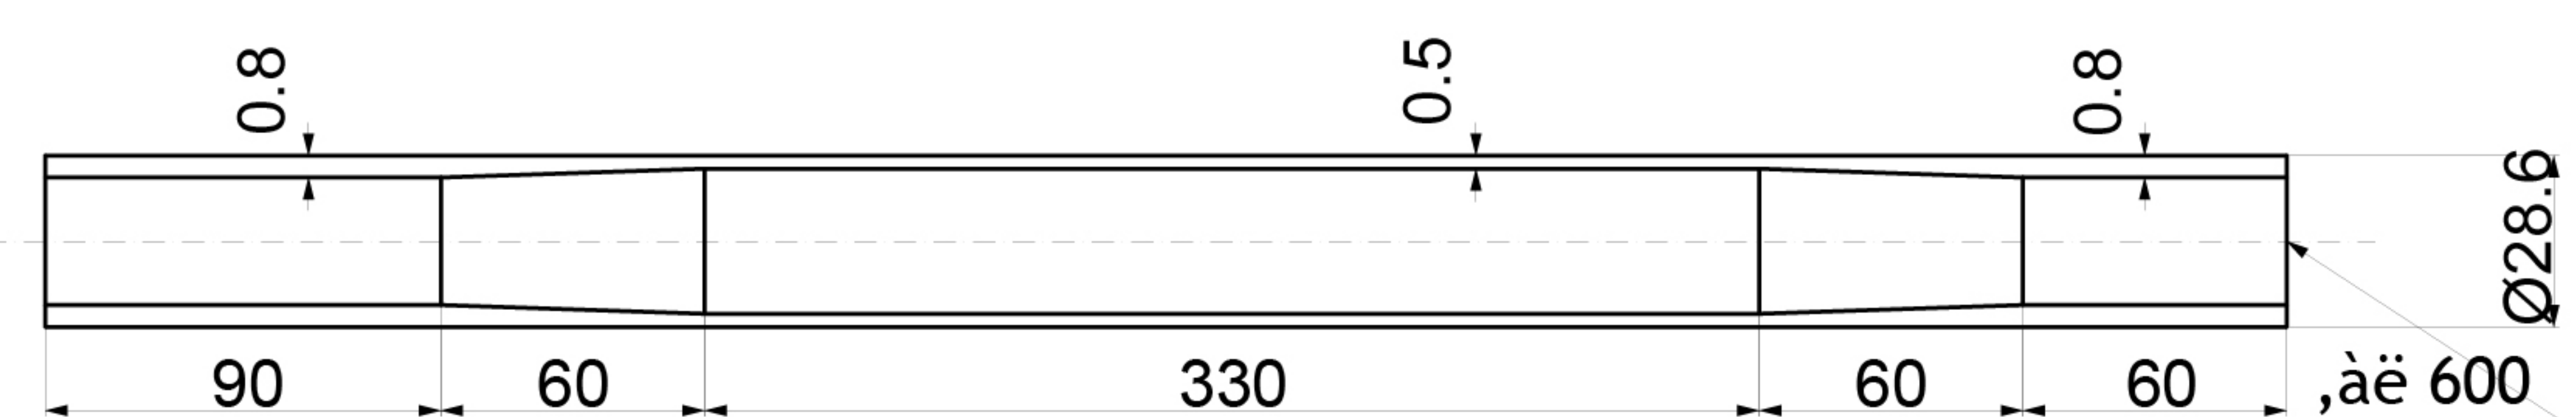

Serie / Tube set :
DR-ZeroUno
 Rev. 2014

non tagliare / don't cut
yellow side

non tagliare / don't cut
yellow side

25CrMo4 Seamless steel BK+S
 Road use only