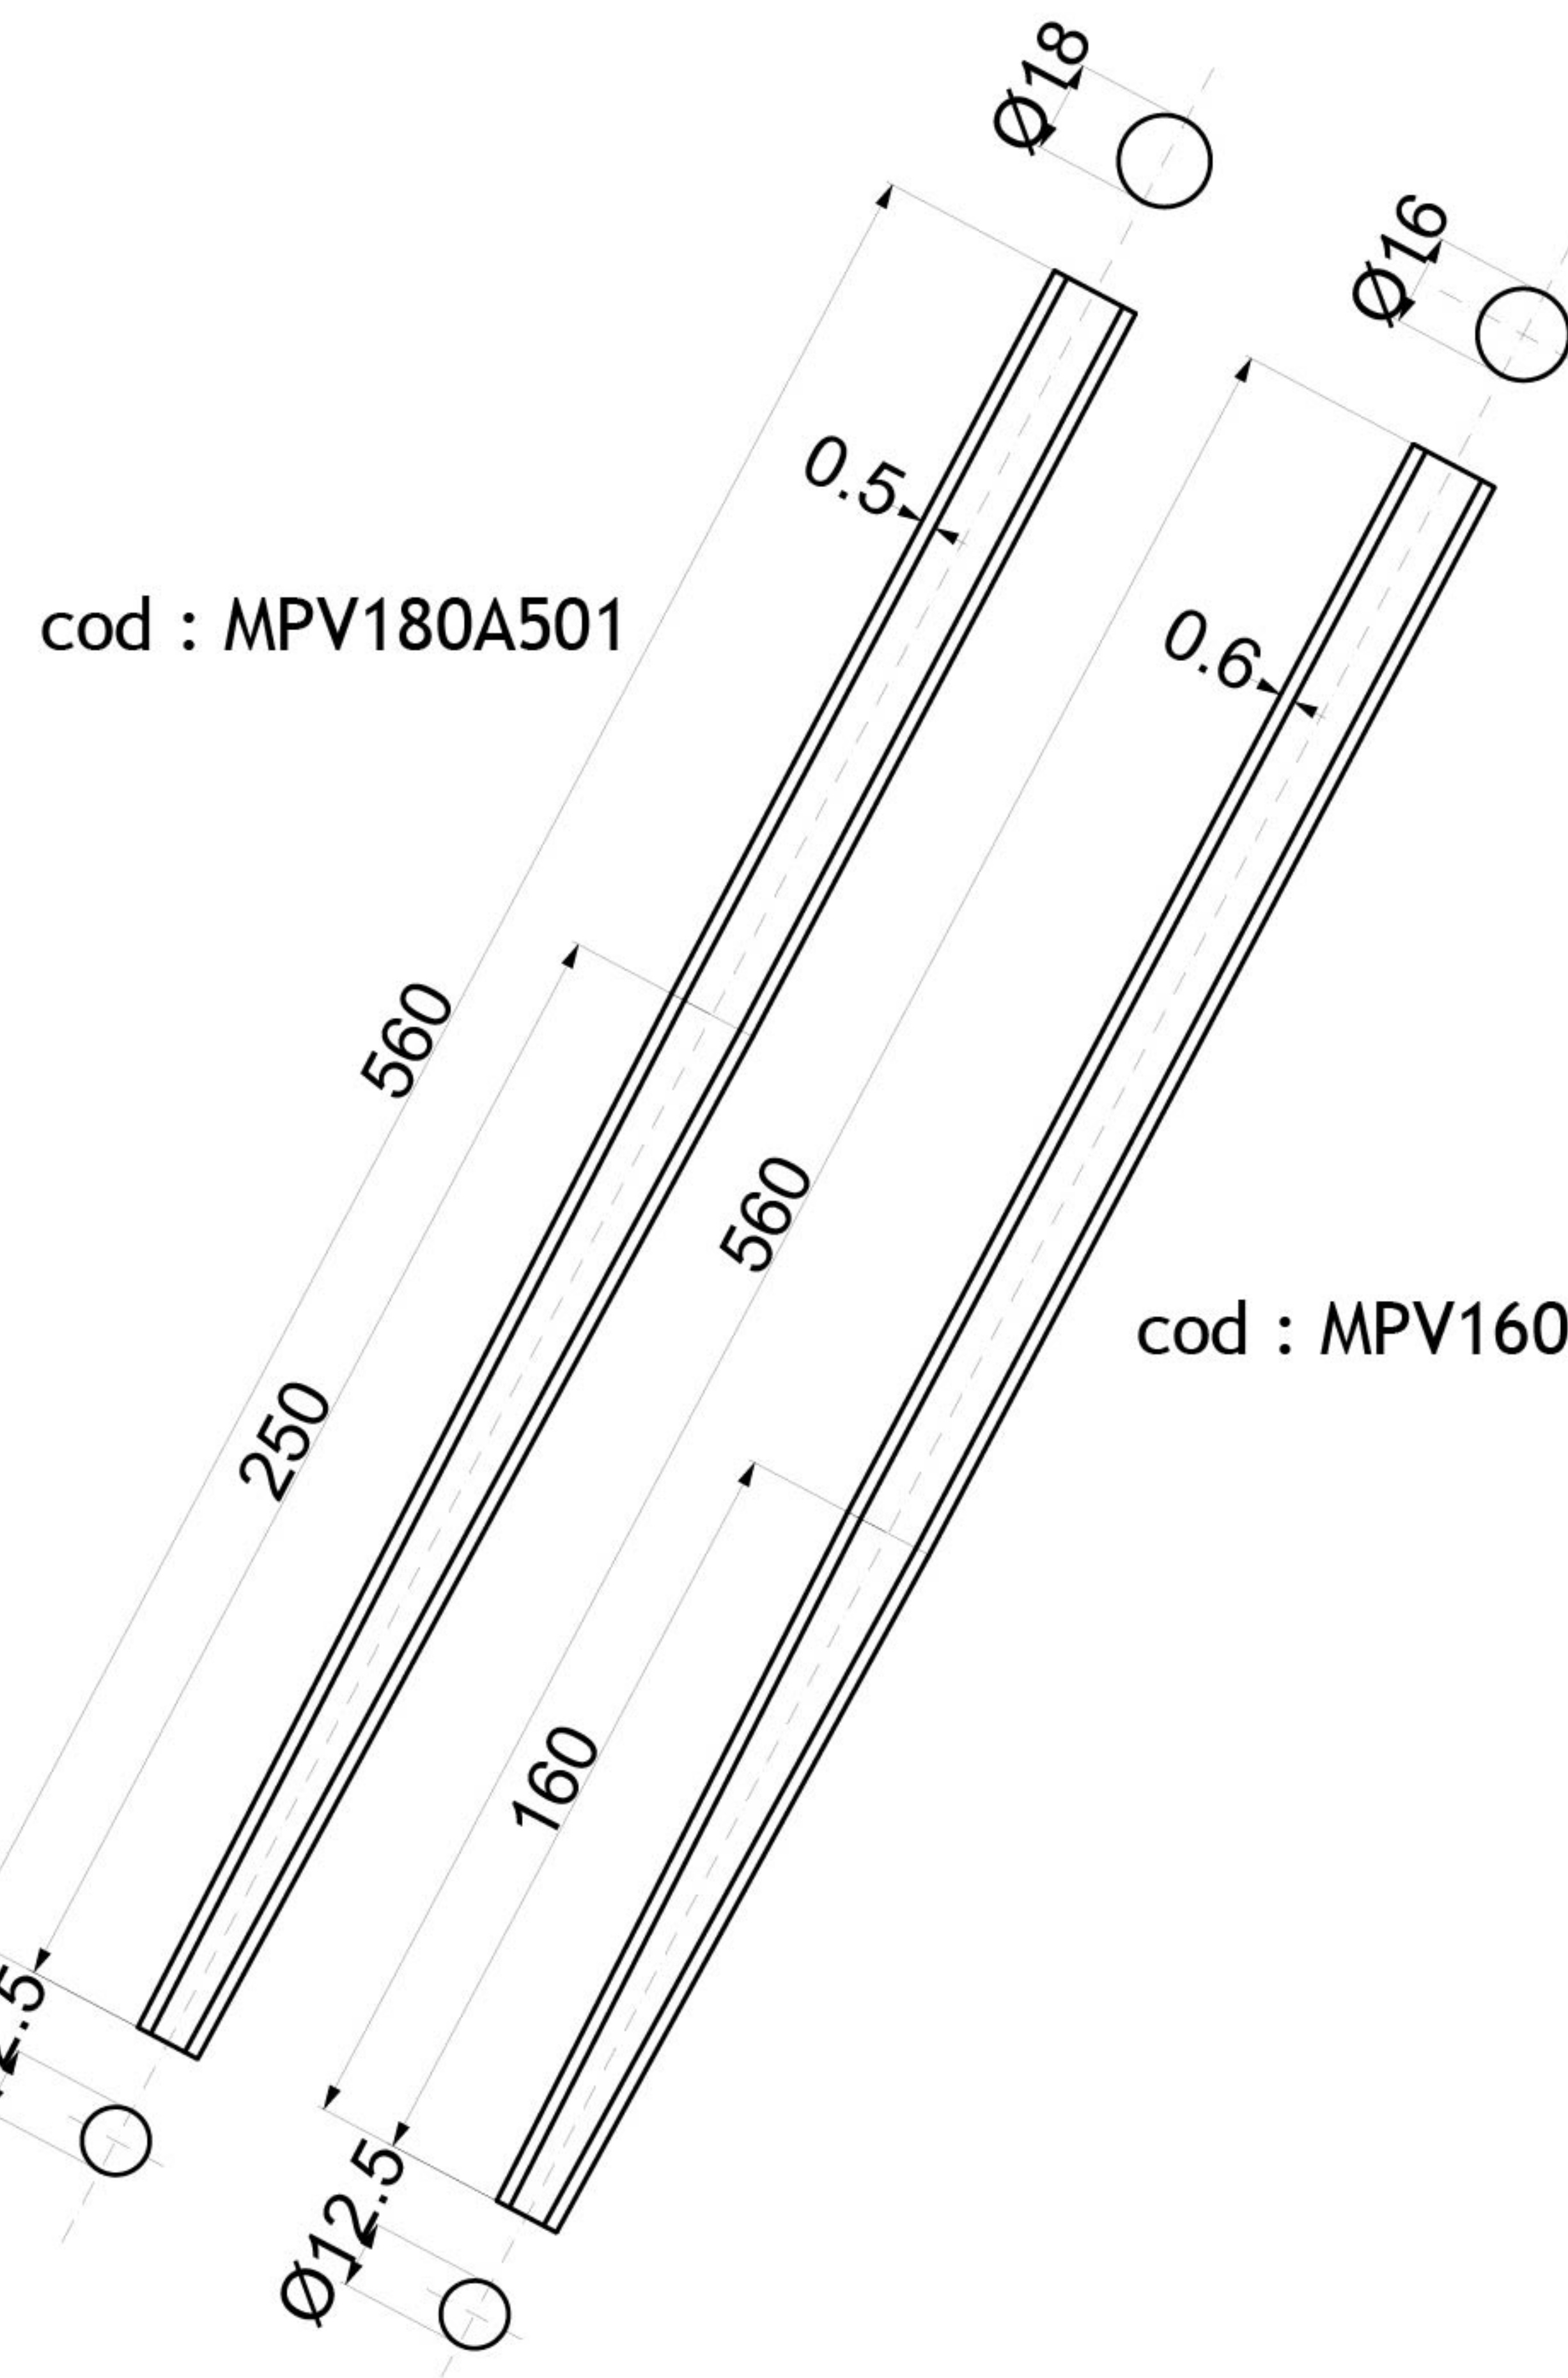

Serie / Tube set :

DR-Zero XL

Rev. 2014

non tagliare / don't cut
red side

non tagliare / don't cut

25CrMo4 Seamless steel HT
Road use only