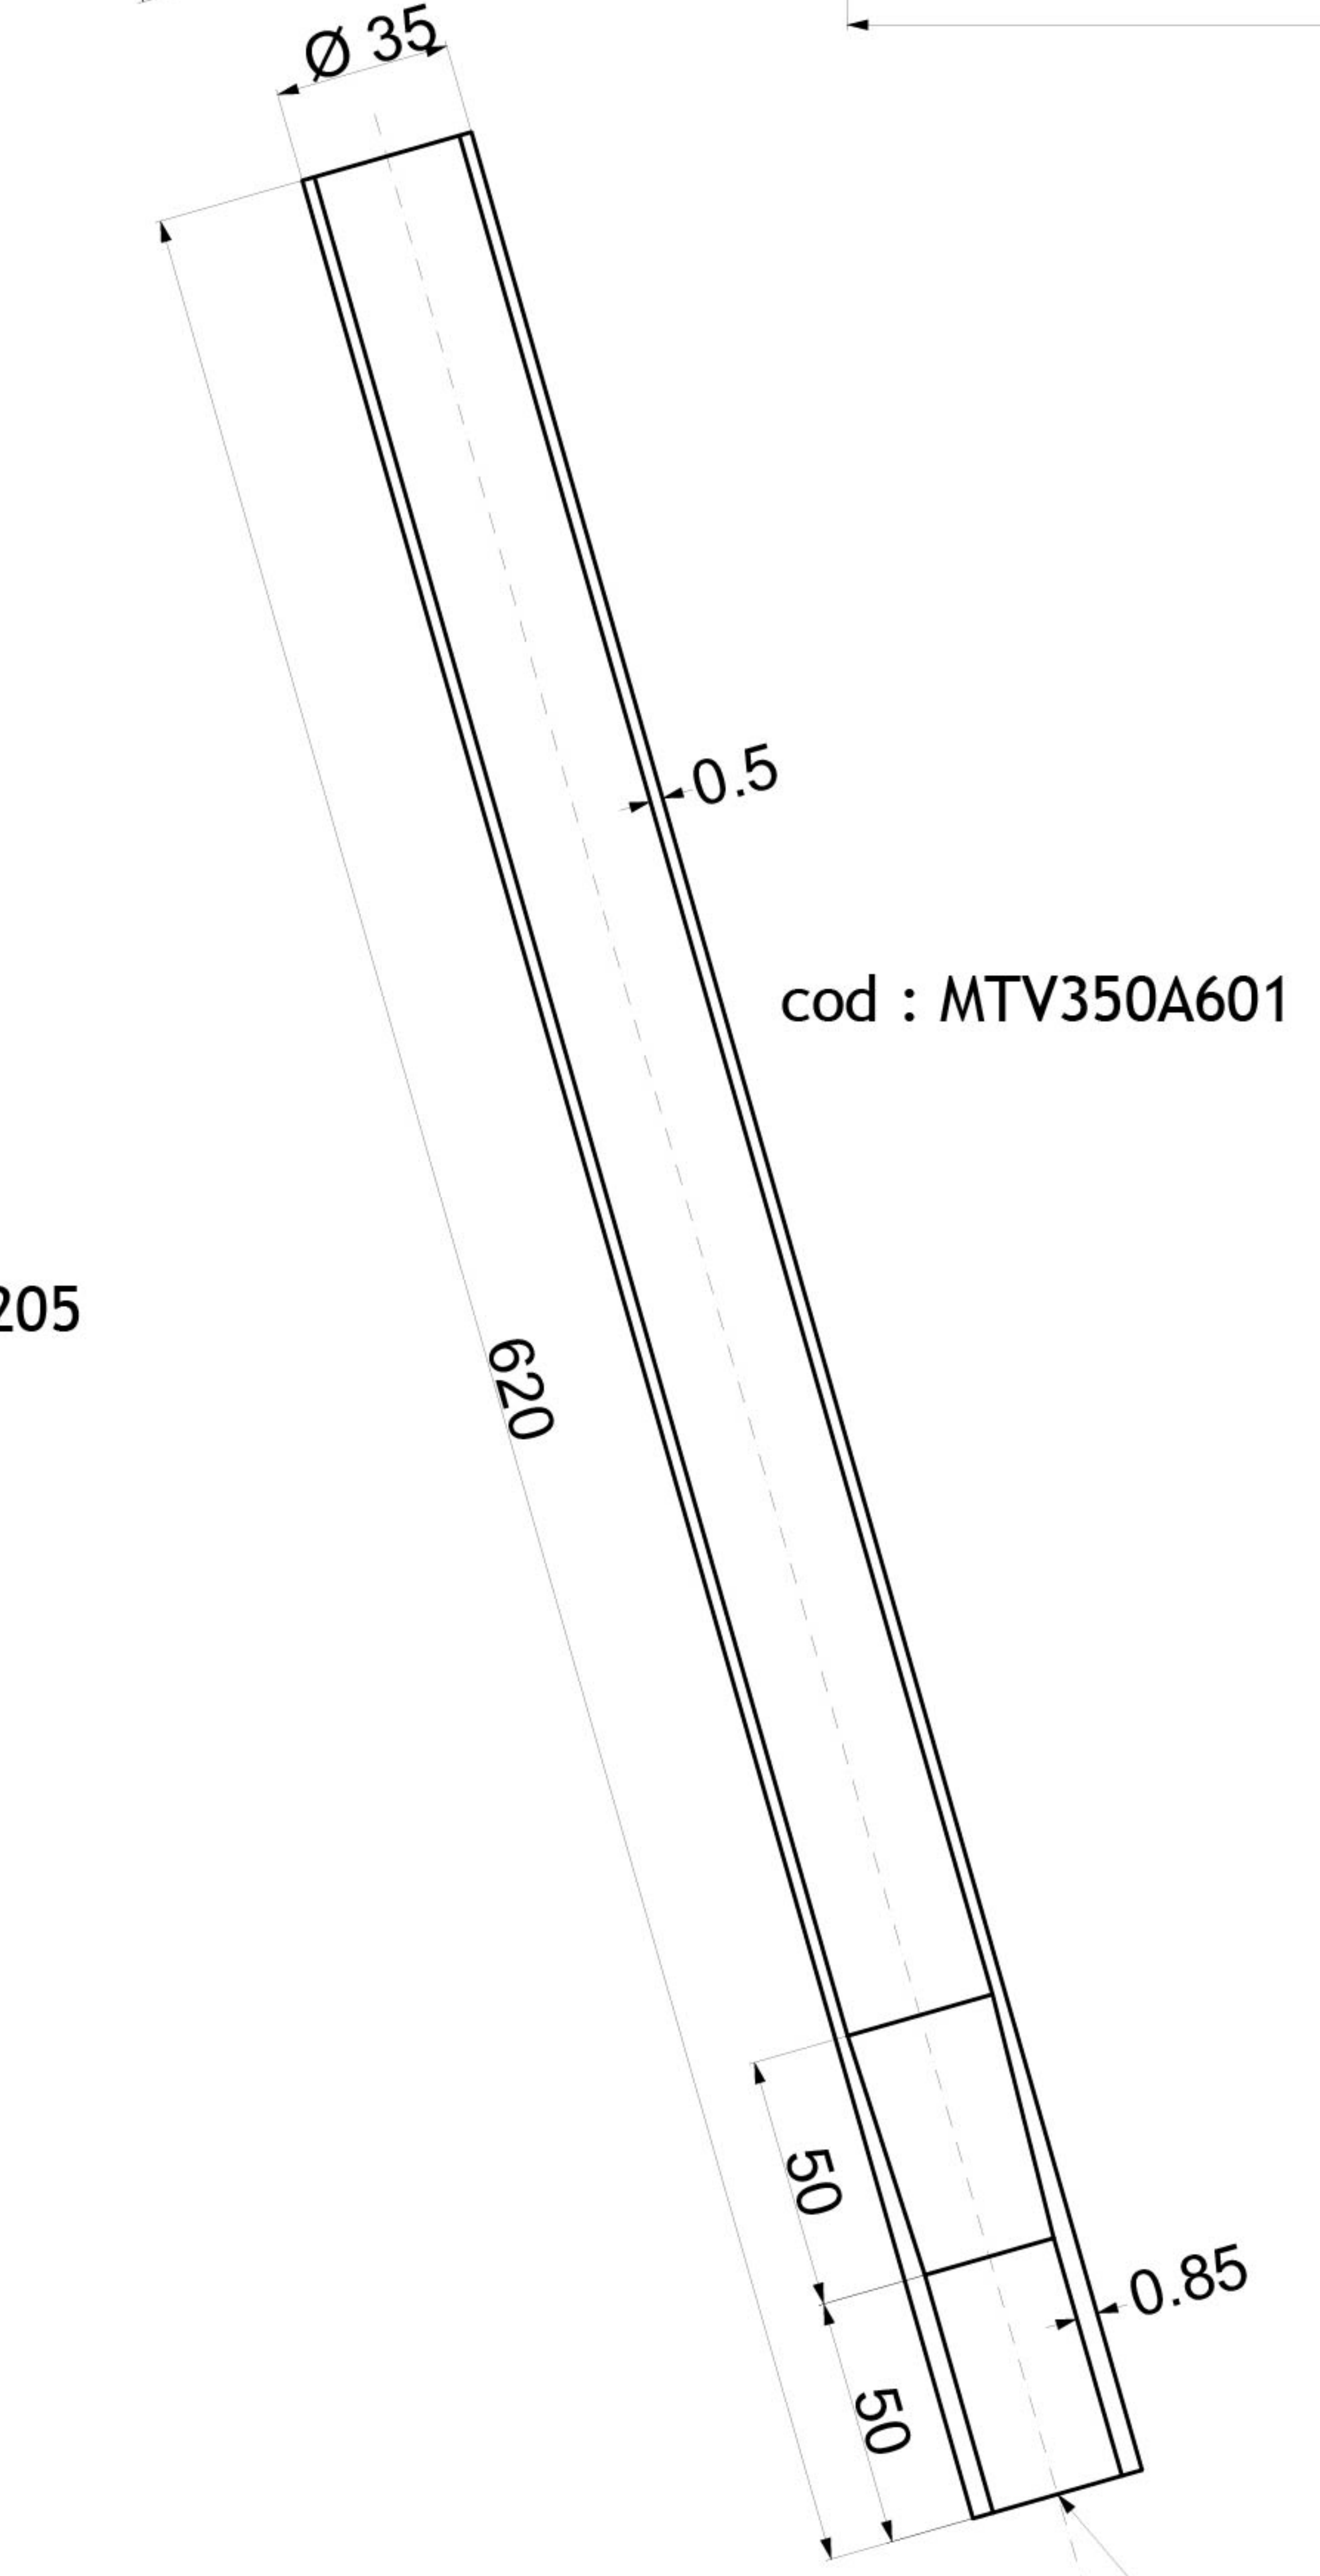

Serie / Tube set :

DR-Zero XL

Rev. 2014

non tagliare / don't cut
red side

non tagliare / don't cut

25CrMo4 Seamless steel HT
Road use only