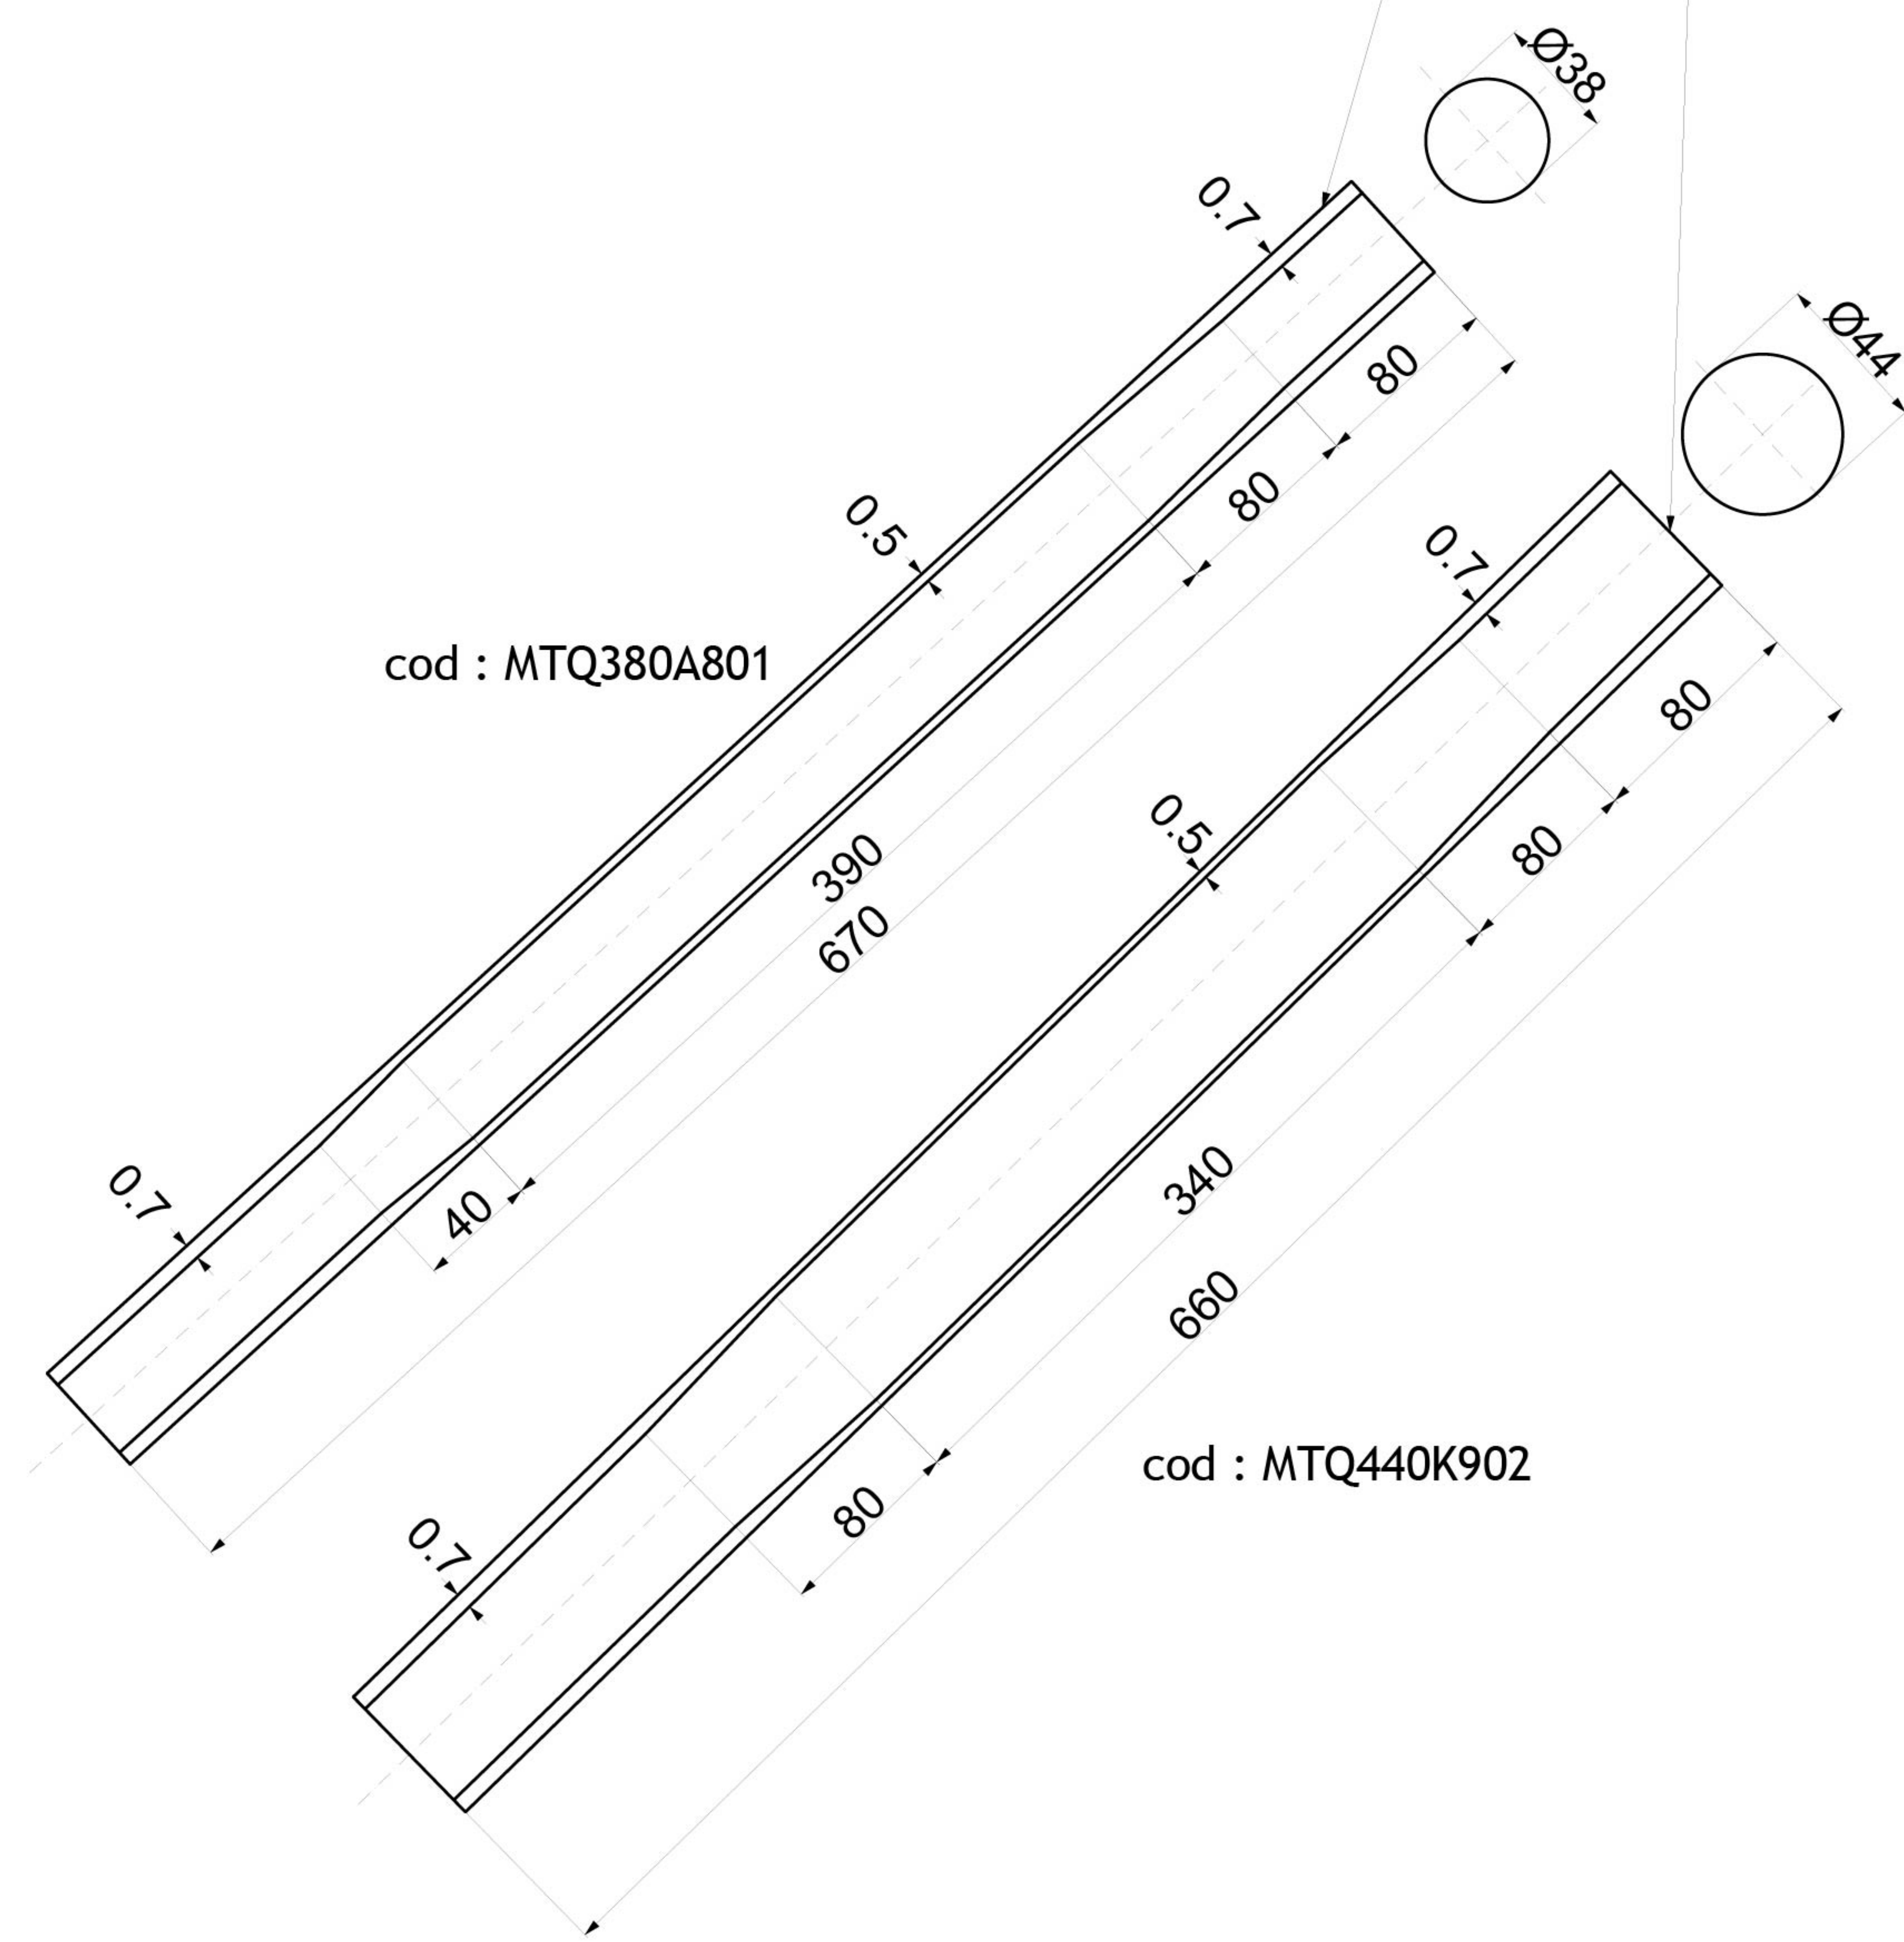

Serie / Tube set :

DR-Zero XL

Rev. 2014

non tagliare / don't cut
red side

non tagliare / don't cut

25CrMo4 Seamless steel HT
Road use only