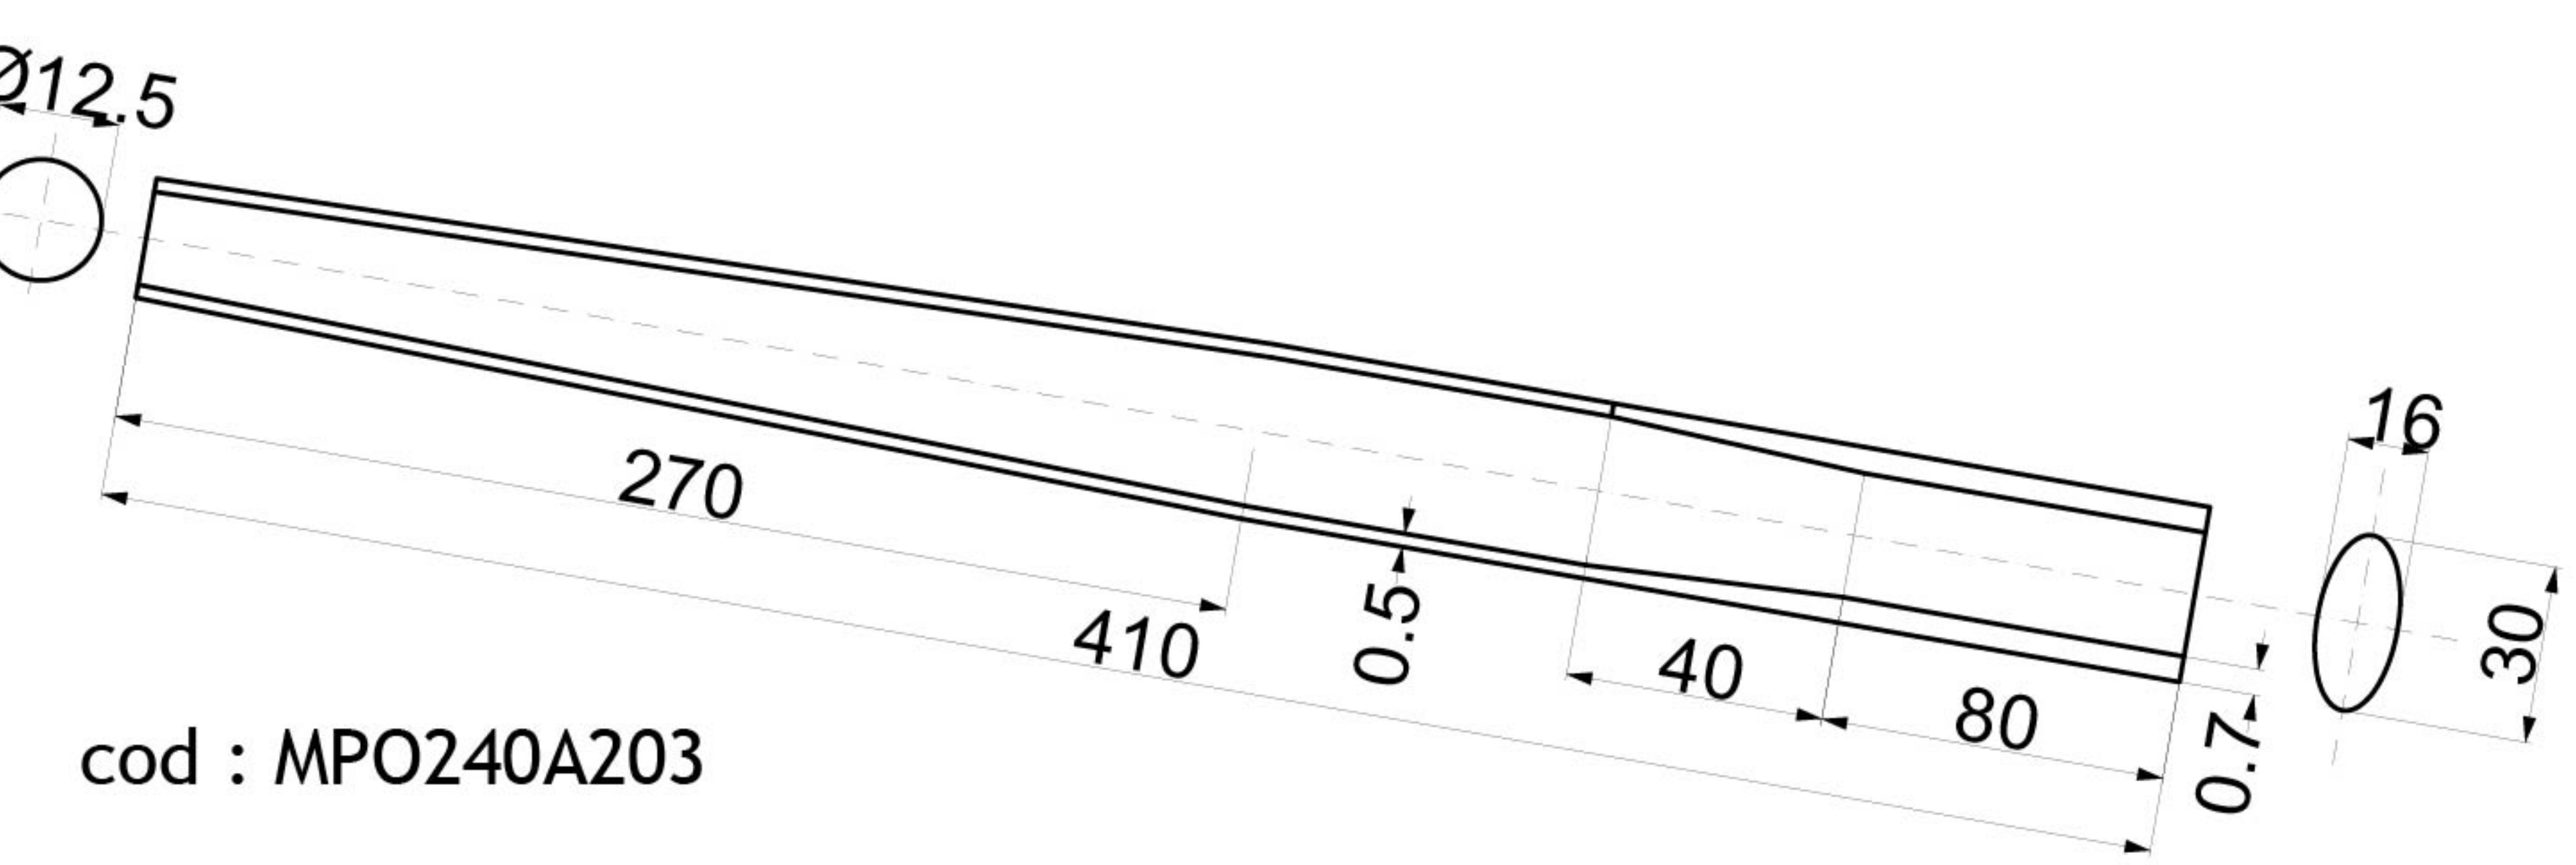

Serie / Tube set :

DR-Zero XL

Rev. 2014

non tagliare / don't cut
red side

non tagliare / don't cut

25CrMo4 Seamless steel HT
Road use only