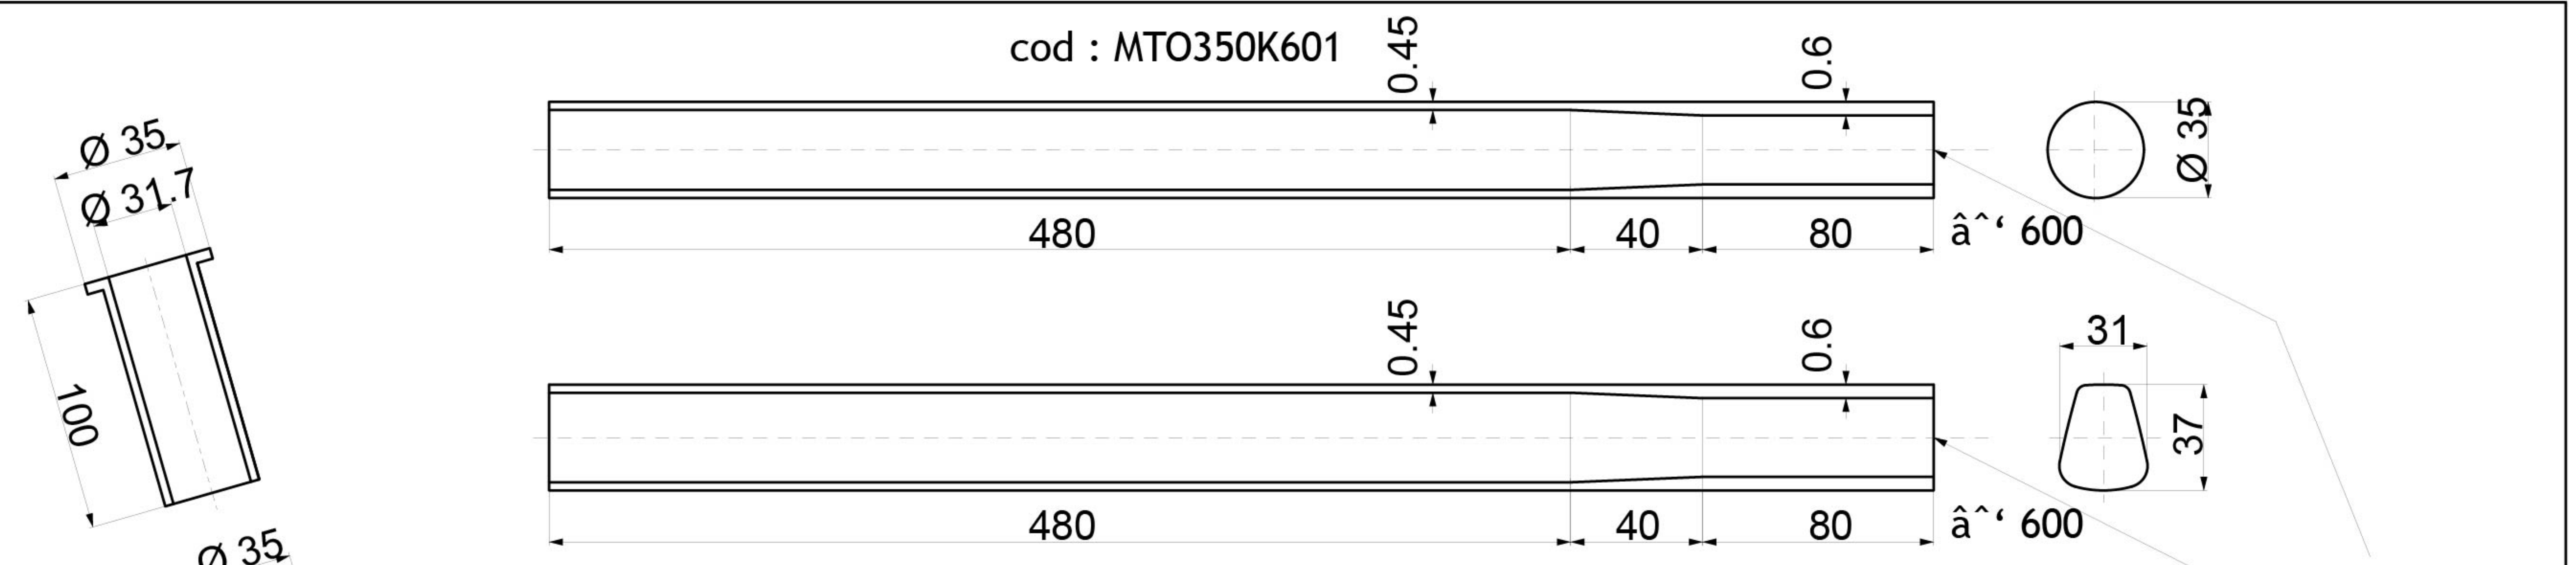

Serie / Tube set :

DR-Zero XL

Rev. 2014

non tagliare / don't cut
red side

non tagliare / don't cut

25CrMo4 Seamless steel HT
Road use only