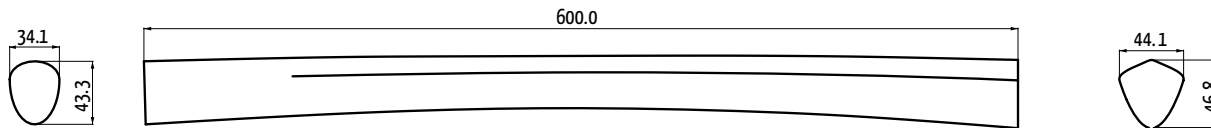

TUBO ORIZZONTALE \varnothing 37,0
Tube Horizontal • Top Tube

MTO370Z115
99gr

Serie / Tube set :

Z115

TUBO OBLIQUO \varnothing 48,0
Tube Oblique • Down Tube

MTQ480Z115
190gr

TUBO VERTICALE \varnothing 35,0
Tube Vertical • Seat Tube