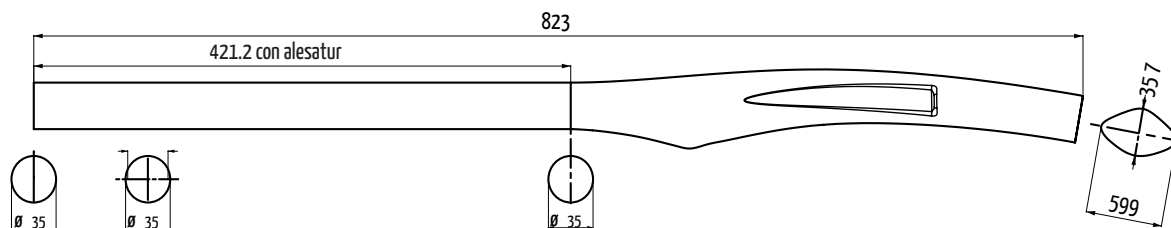

TUBO ORIZZONTALE \varnothing 37,0
Tube Horizontal • Top Tube

MTO370Z115
99gr

Serie / Tube set :

Z115

TUBO OBLIQUO \varnothing 48,0
Tube Oblique • Down Tube

MTQ480Z115
190gr

TUBO VERTICALE \varnothing 35,0
Tube Vertical • Seat Tube

MTV350Z115
210gr

TUBO STERZO \varnothing 56,0
Douille • Head Tube

MTSZ115
50gr