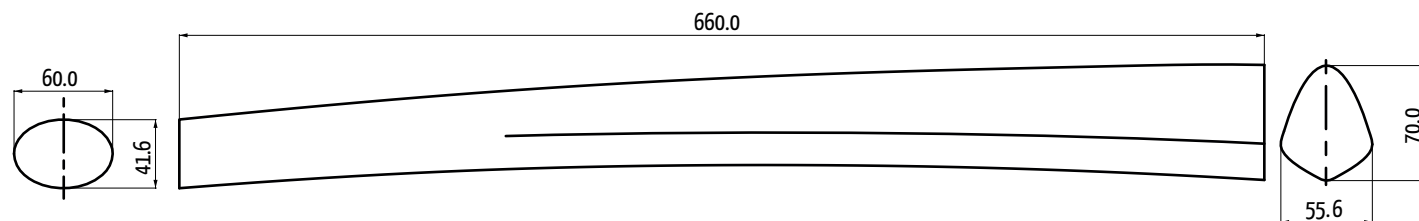

TUBO ORIZZONTALE \varnothing 37,0
Tube Horizontal • Top Tube

MTO370Z115
99gr

Serie / Tube set :

Z115

TUBO OBLIQUO \varnothing 48,0
Tube Oblique • Down Tube

MTQ480Z115
190gr

TUBO VERTICALE \varnothing 35,0
Tube Vertical • Seat Tube

MTV350Z115
210gr

TUBO STERZO \varnothing 56,0
Douille • Head Tube

MTSZ115
50gr