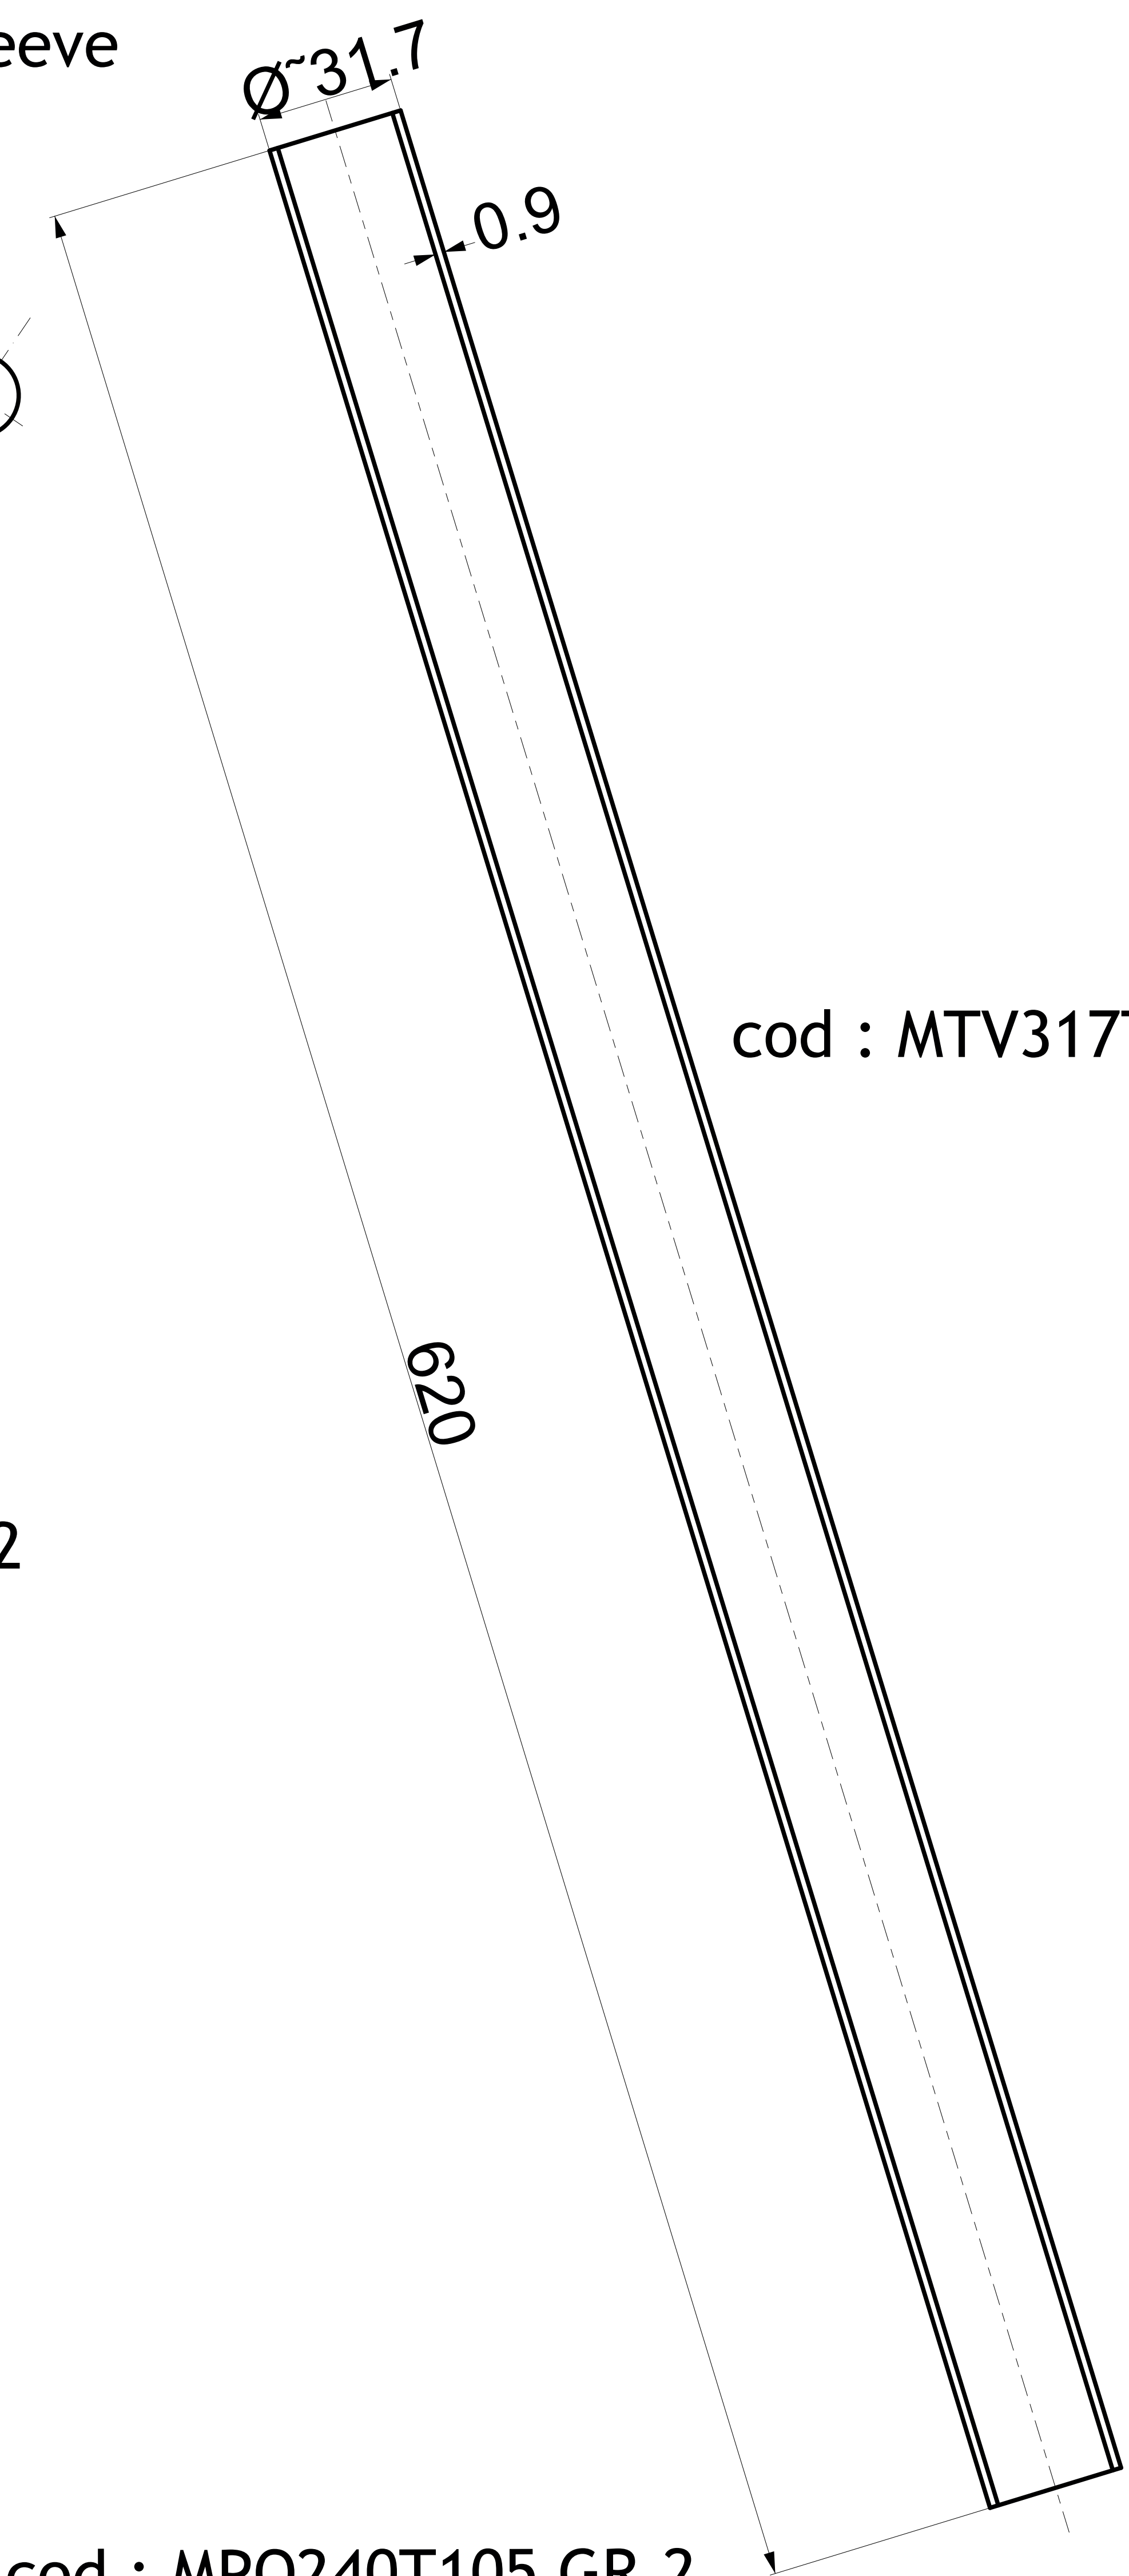

Serie / Tube set :

K-09

Rev. 2014

cod : MTO317T101 GR.9

Aluminium sleeve
to be glued

cod : MTV317T101 GR.9

cod : MTQ370T101 GR.9

cod : MTQ480T101 GR.9

Alloy cup
remove anodization
before gluing

cod : MTSK19T56 GR.2

Alloy cup
remove anodization
before gluing

cod : PONTFRTIT GR.2

cod : MPV160T101 GR.2

cod : FCRIBDTIT

cod : MPO240T105 GR.2

cod : MBS4008KZ GR.2