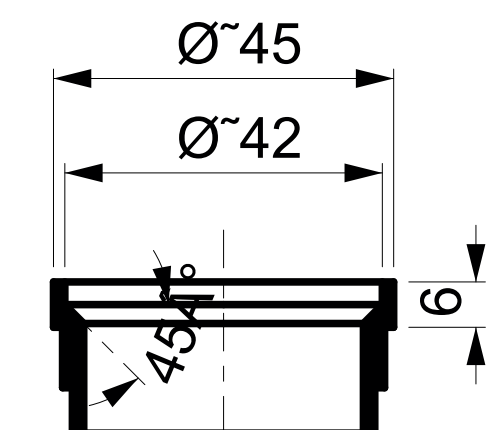

cod : MTQ370T101 GR.9

cod : MTQ480T101 GR.9

Alloy cup
remove anodization
before gluing

cod : MTSK19T56 GR.2

Alloy cup
remove anodization
before gluing