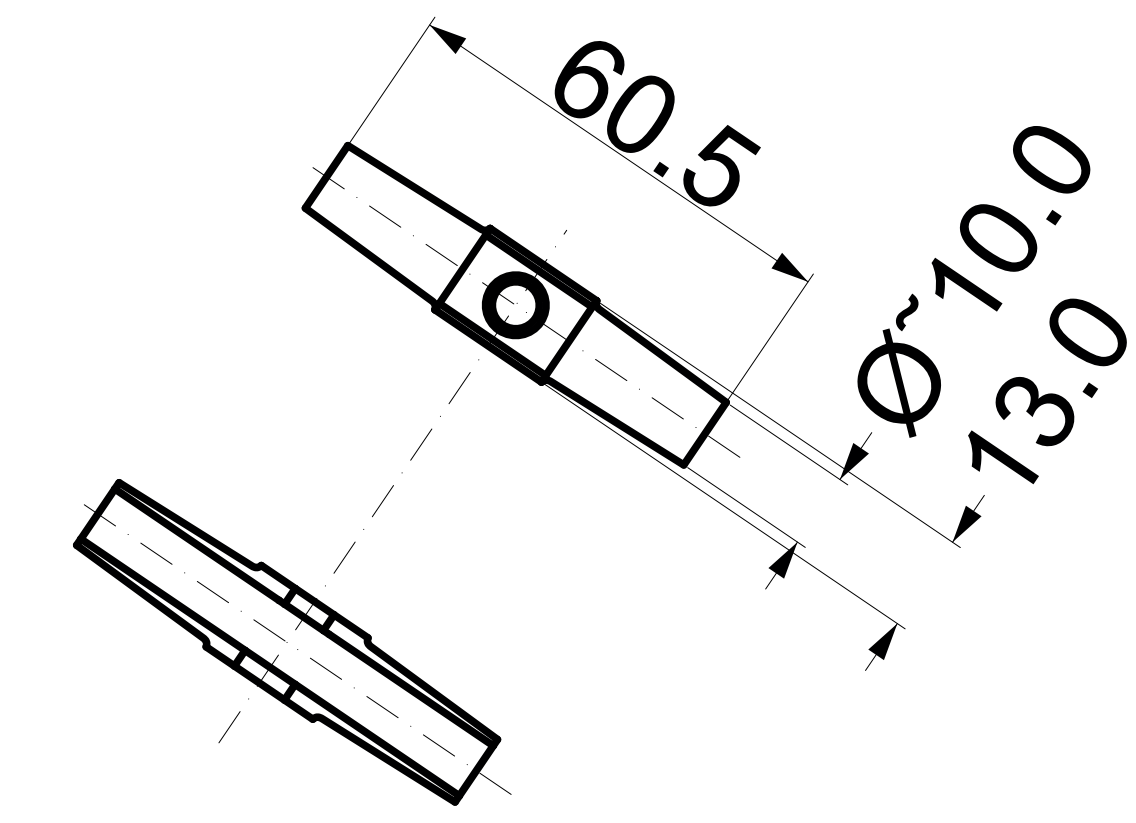

Serie / Tube set :

K-09

Rev. 2014

cod : MTO317T101 GR.9

Aluminium sleeve
to be glued

cod : MTV317T101 GR.9

cod : MTQ370T101 GR.9

cod : MTQ480T101 GR.9

Alloy cup
remove anodization
before gluing

cod : MTSK19T56 GR.2

Alloy cup
remove anodization
before gluing

cod : PONTFRTIT GR.2

cod : MPV160T101 GR.2

cod : FCRIBDTIT

cod : MPO240T105 GR.2

cod : MBS4008KZ GR.2