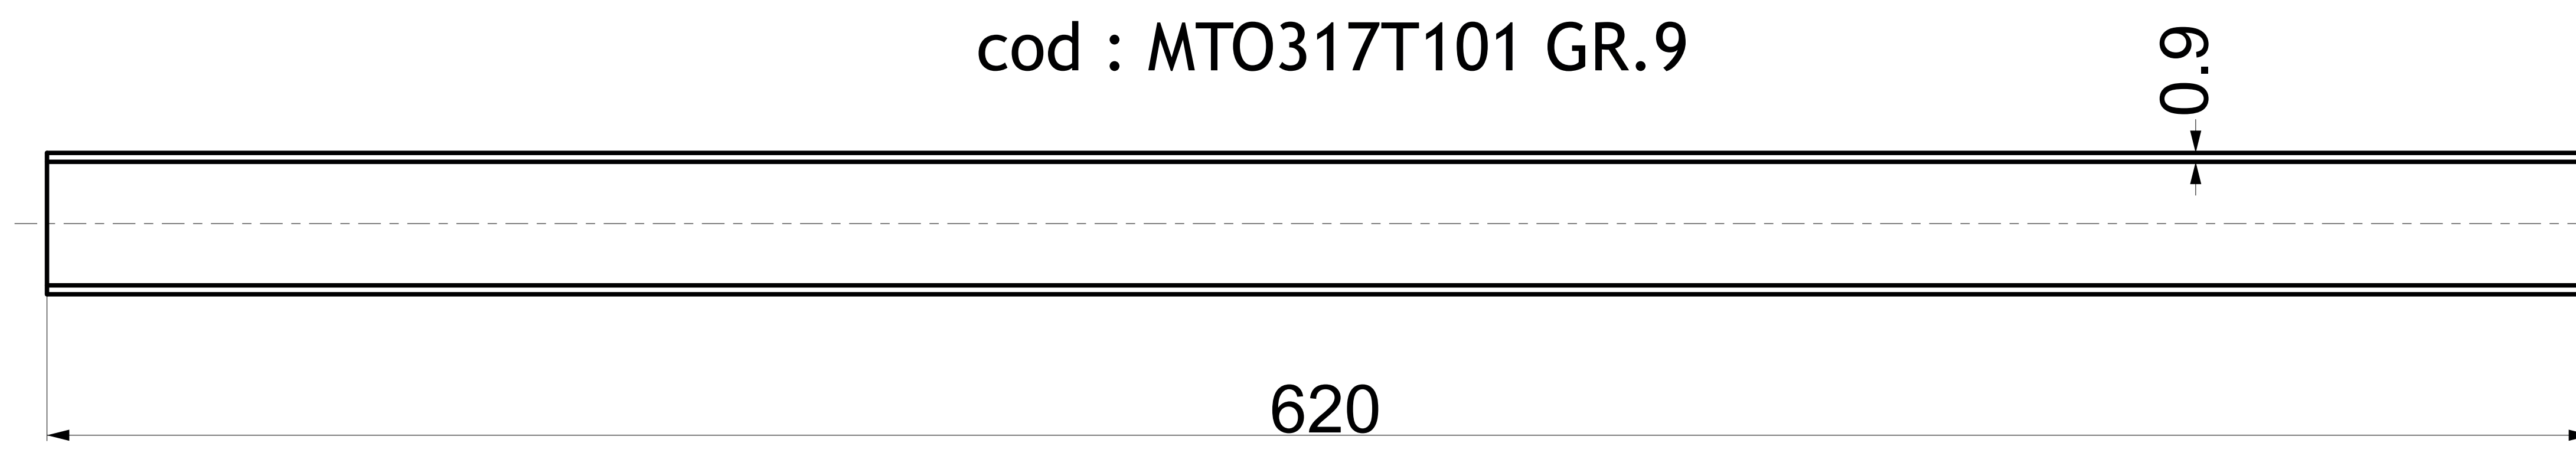

Serie / Tube set :

K-09

Rev. 2014

cod : MTO317T101 GR.9

Aluminium sleeve
to be glued

cod : MTV317T101 GR.9

cod : MTQ370T101 GR.9

cod : MTQ480T101 GR.9

Alloy cup
remove anodization
before gluing

cod : MTSK19T56 GR.2

Alloy cup
remove anodization
before gluing

cod : PONTFRTIT GR.2

cod : MPV160T101 GR.2

cod : FCRIBDTIT

cod : MPO240T105 GR.2

cod : MBS4008KZ GR.2