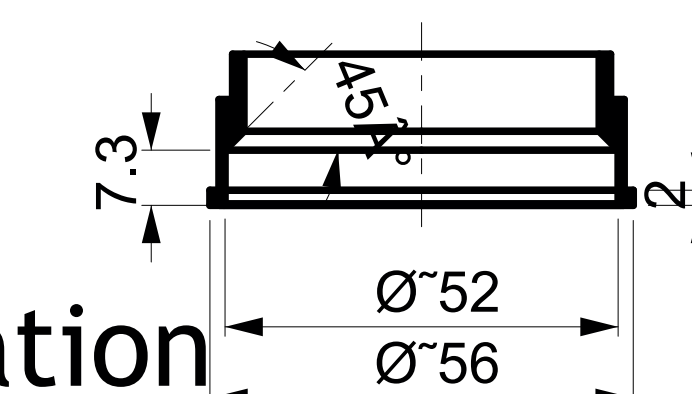

Serie / Tube set :

K-09

Rev. 2014

cod : MTO317T101 GR.9

Aluminium sleeve
to be glued

cod : MTV317T101 GR.9

cod : MTQ370T101 GR.9

cod : MTQ480T101 GR.9

Alloy cup
remove anodization
before gluing

cod : MTSK19T56 GR.2

Alloy cup
remove anodization
before gluing

cod : PONTFRTIT GR.2

cod : MPV160T101 GR.2

cod : FCRIBDTIT

cod : MPO240T105 GR.2

cod : MBS4008KZ GR.2