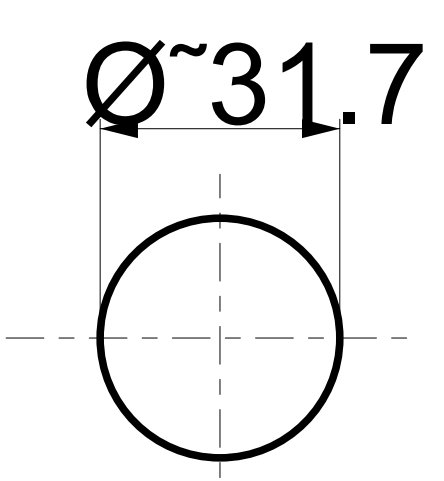

Serie / Tube set :

K-09

Rev. 2014

cod : MTO317T101 GR.9

Aluminium sleeve
to be glued

cod : MTV317T101 GR.9

cod : MTQ370T101 GR.9

cod : MTQ480T101 GR.9