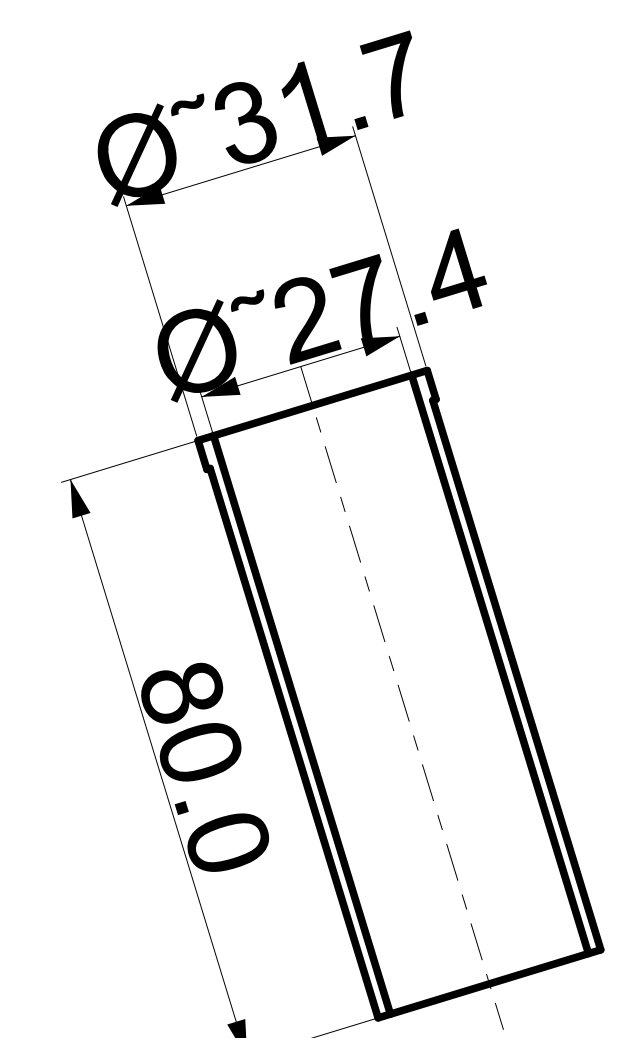

Serie / Tube set :

K-09

Rev. 2014

cod : MTO317T101 GR.9

Aluminium sleeve
to be glued

cod : MTV317T101 GR.9

cod : MTQ370T101 GR.9

cod : MTQ480T101 GR.9