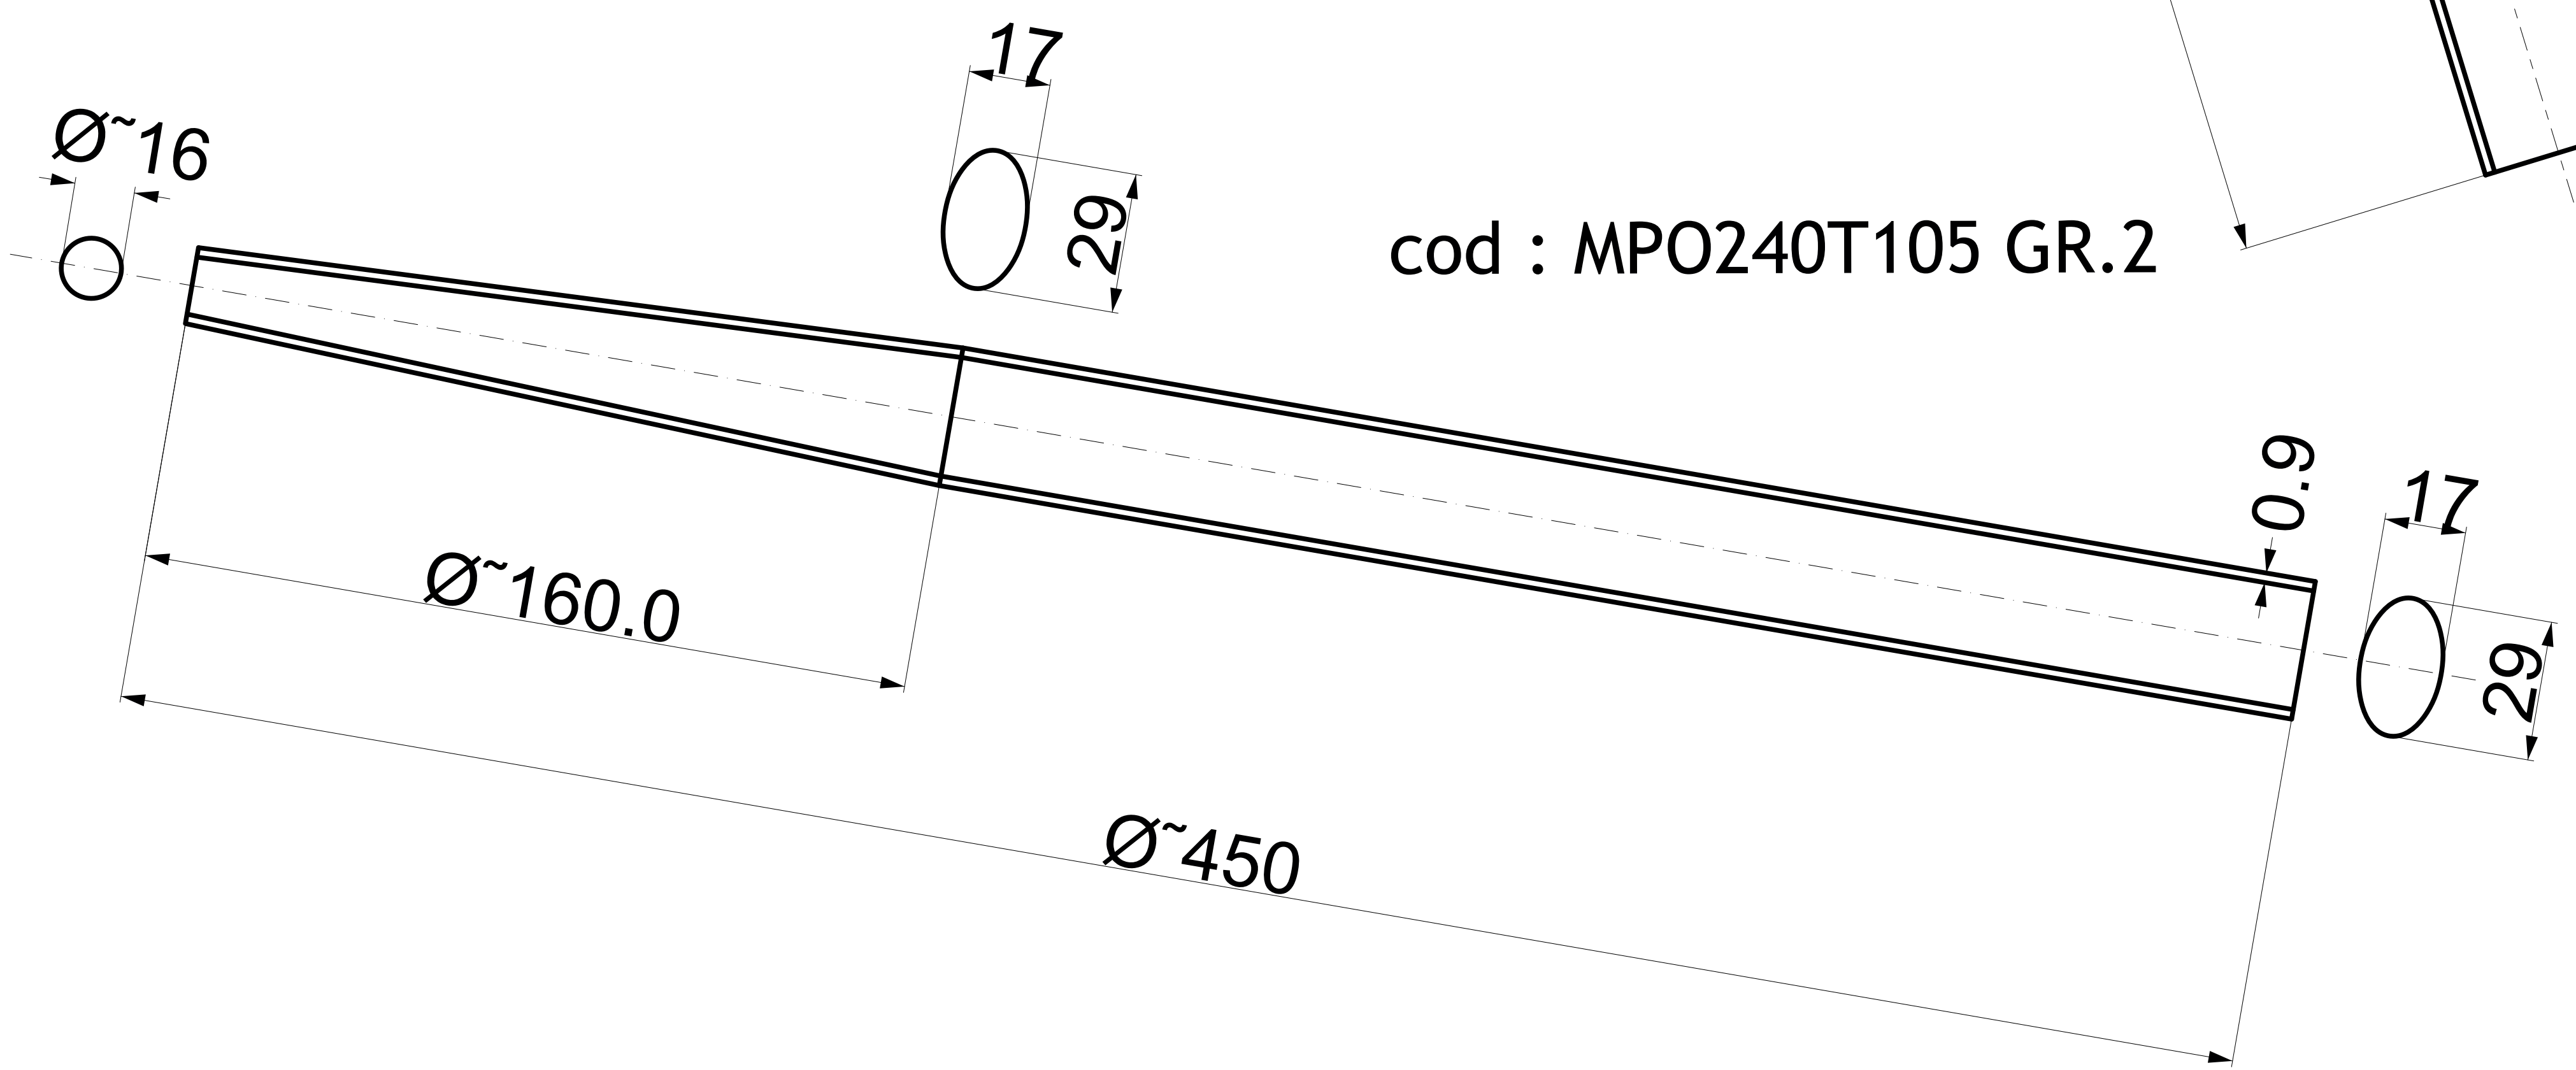

cod : MPO240T105 GR.2

cod : MBS4008KZ GR.2