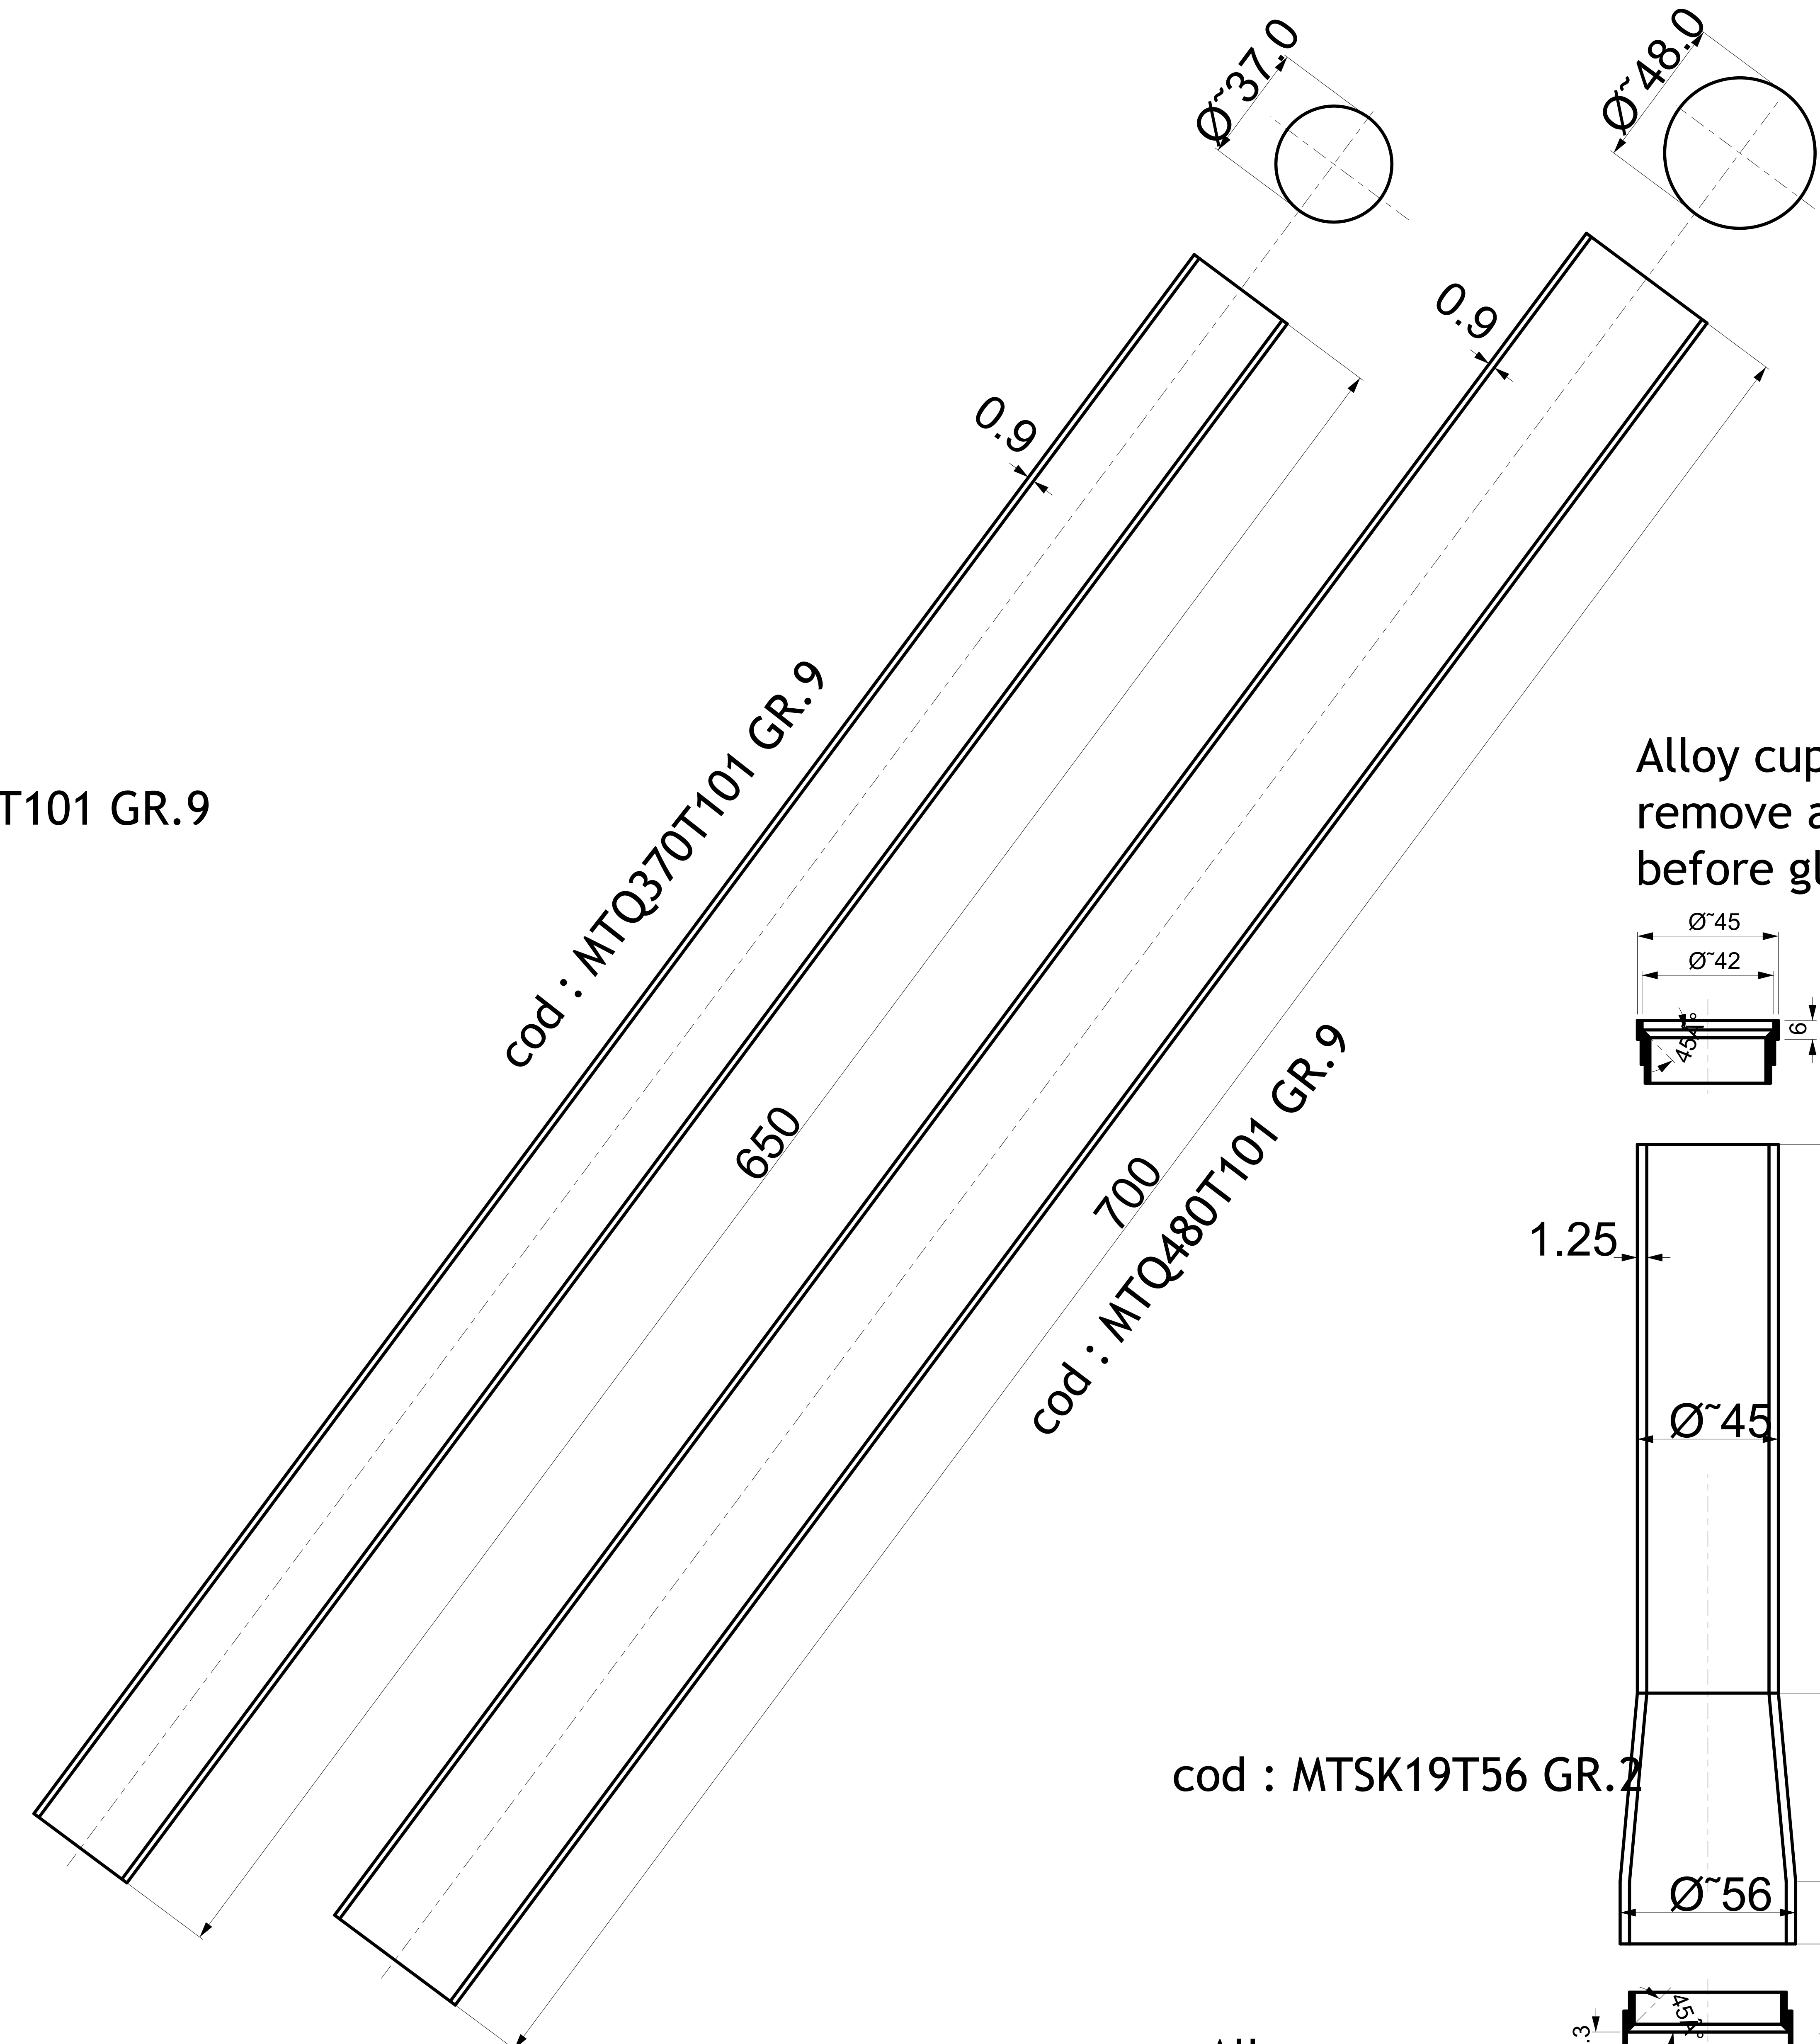

Serie / Tube set :

K-09

Rev. 2014

cod : MTO317T101 GR.9

Aluminium sleeve
to be glued

cod : MTV317T101 GR.9

cod : MTQ370T101 GR.9

cod : MTQ480T101 GR.9

Alloy cup
remove anodization
before gluing

cod : MTSK19T56 GR.2

Alloy cup
remove anodization
before gluing

cod : PONTFRTIT GR.2

cod : MPV160T101 GR.2

cod : FCRIBDTIT

cod : MPO240T105 GR.2

cod : MBS4008KZ GR.2