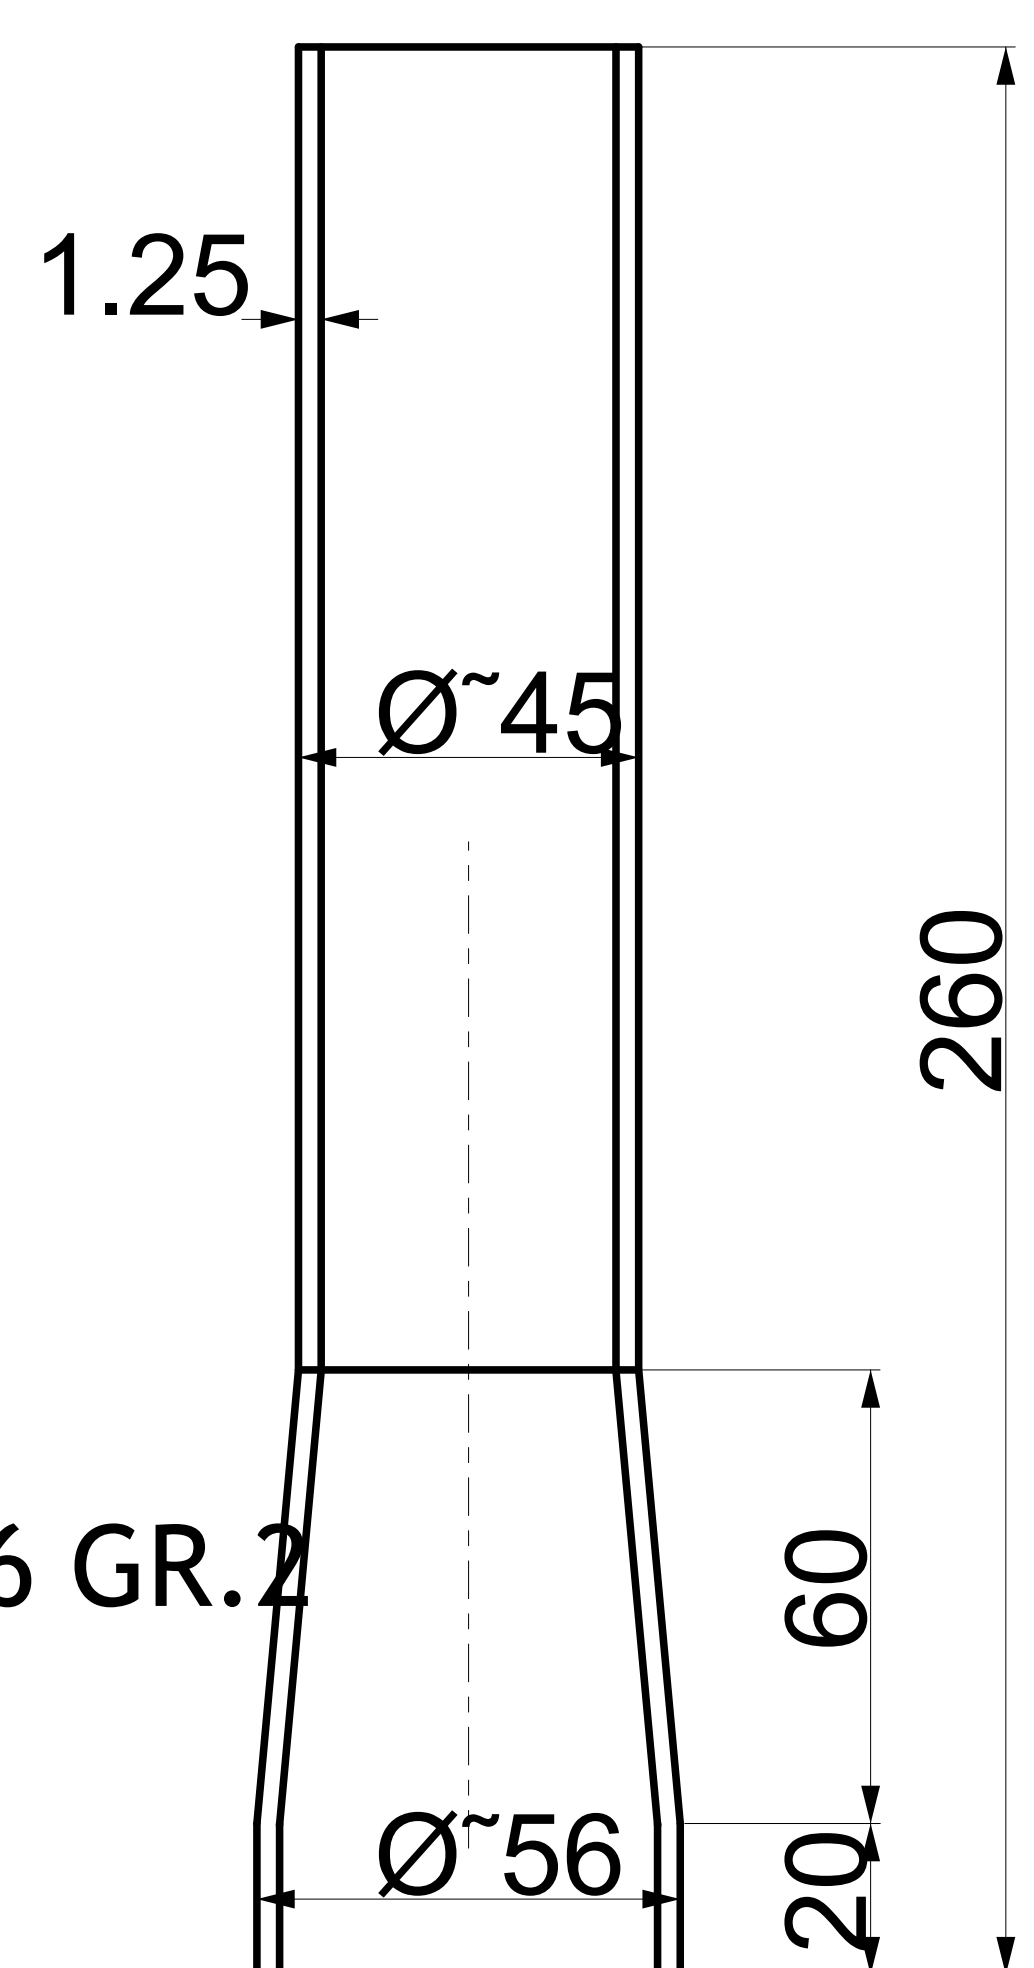

Serie / Tube set :

K-09

Rev. 2014

cod : MTO317T101 GR.9

Aluminium sleeve
to be glued

cod : MTV317T101 GR.9

cod : MTQ370T101 GR.9

cod : MTQ480T101 GR.9

Alloy cup
remove anodization
before gluing

cod : MTSK19T56 GR.2

Alloy cup
remove anodization
before gluing

cod : PONTFRTIT GR.2

cod : MPV160T101 GR.2

cod : FCRIBDTIT

cod : MPO240T105 GR.2

cod : MBS4008KZ GR.2