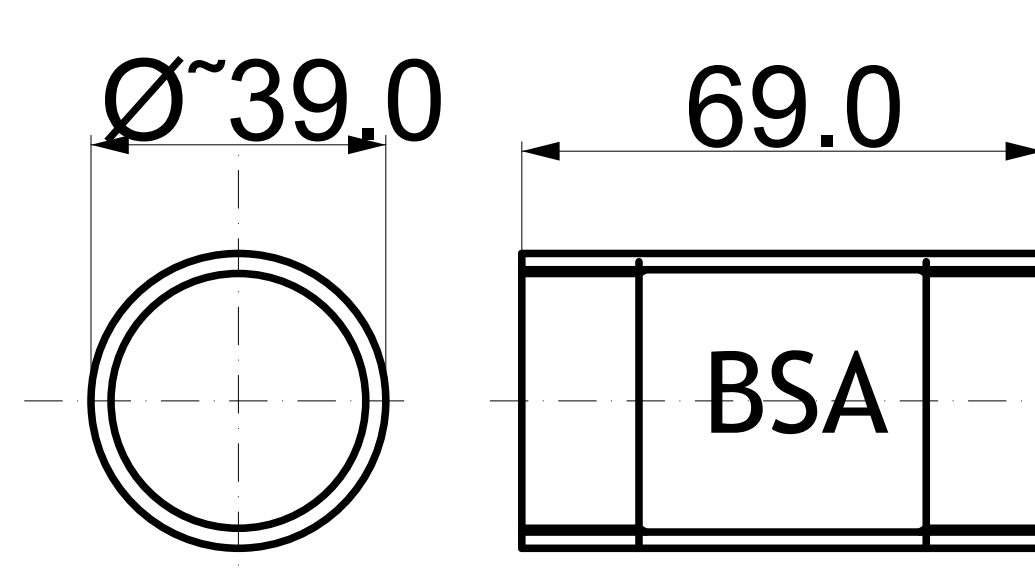

cod : MBS4008KZ GR.2