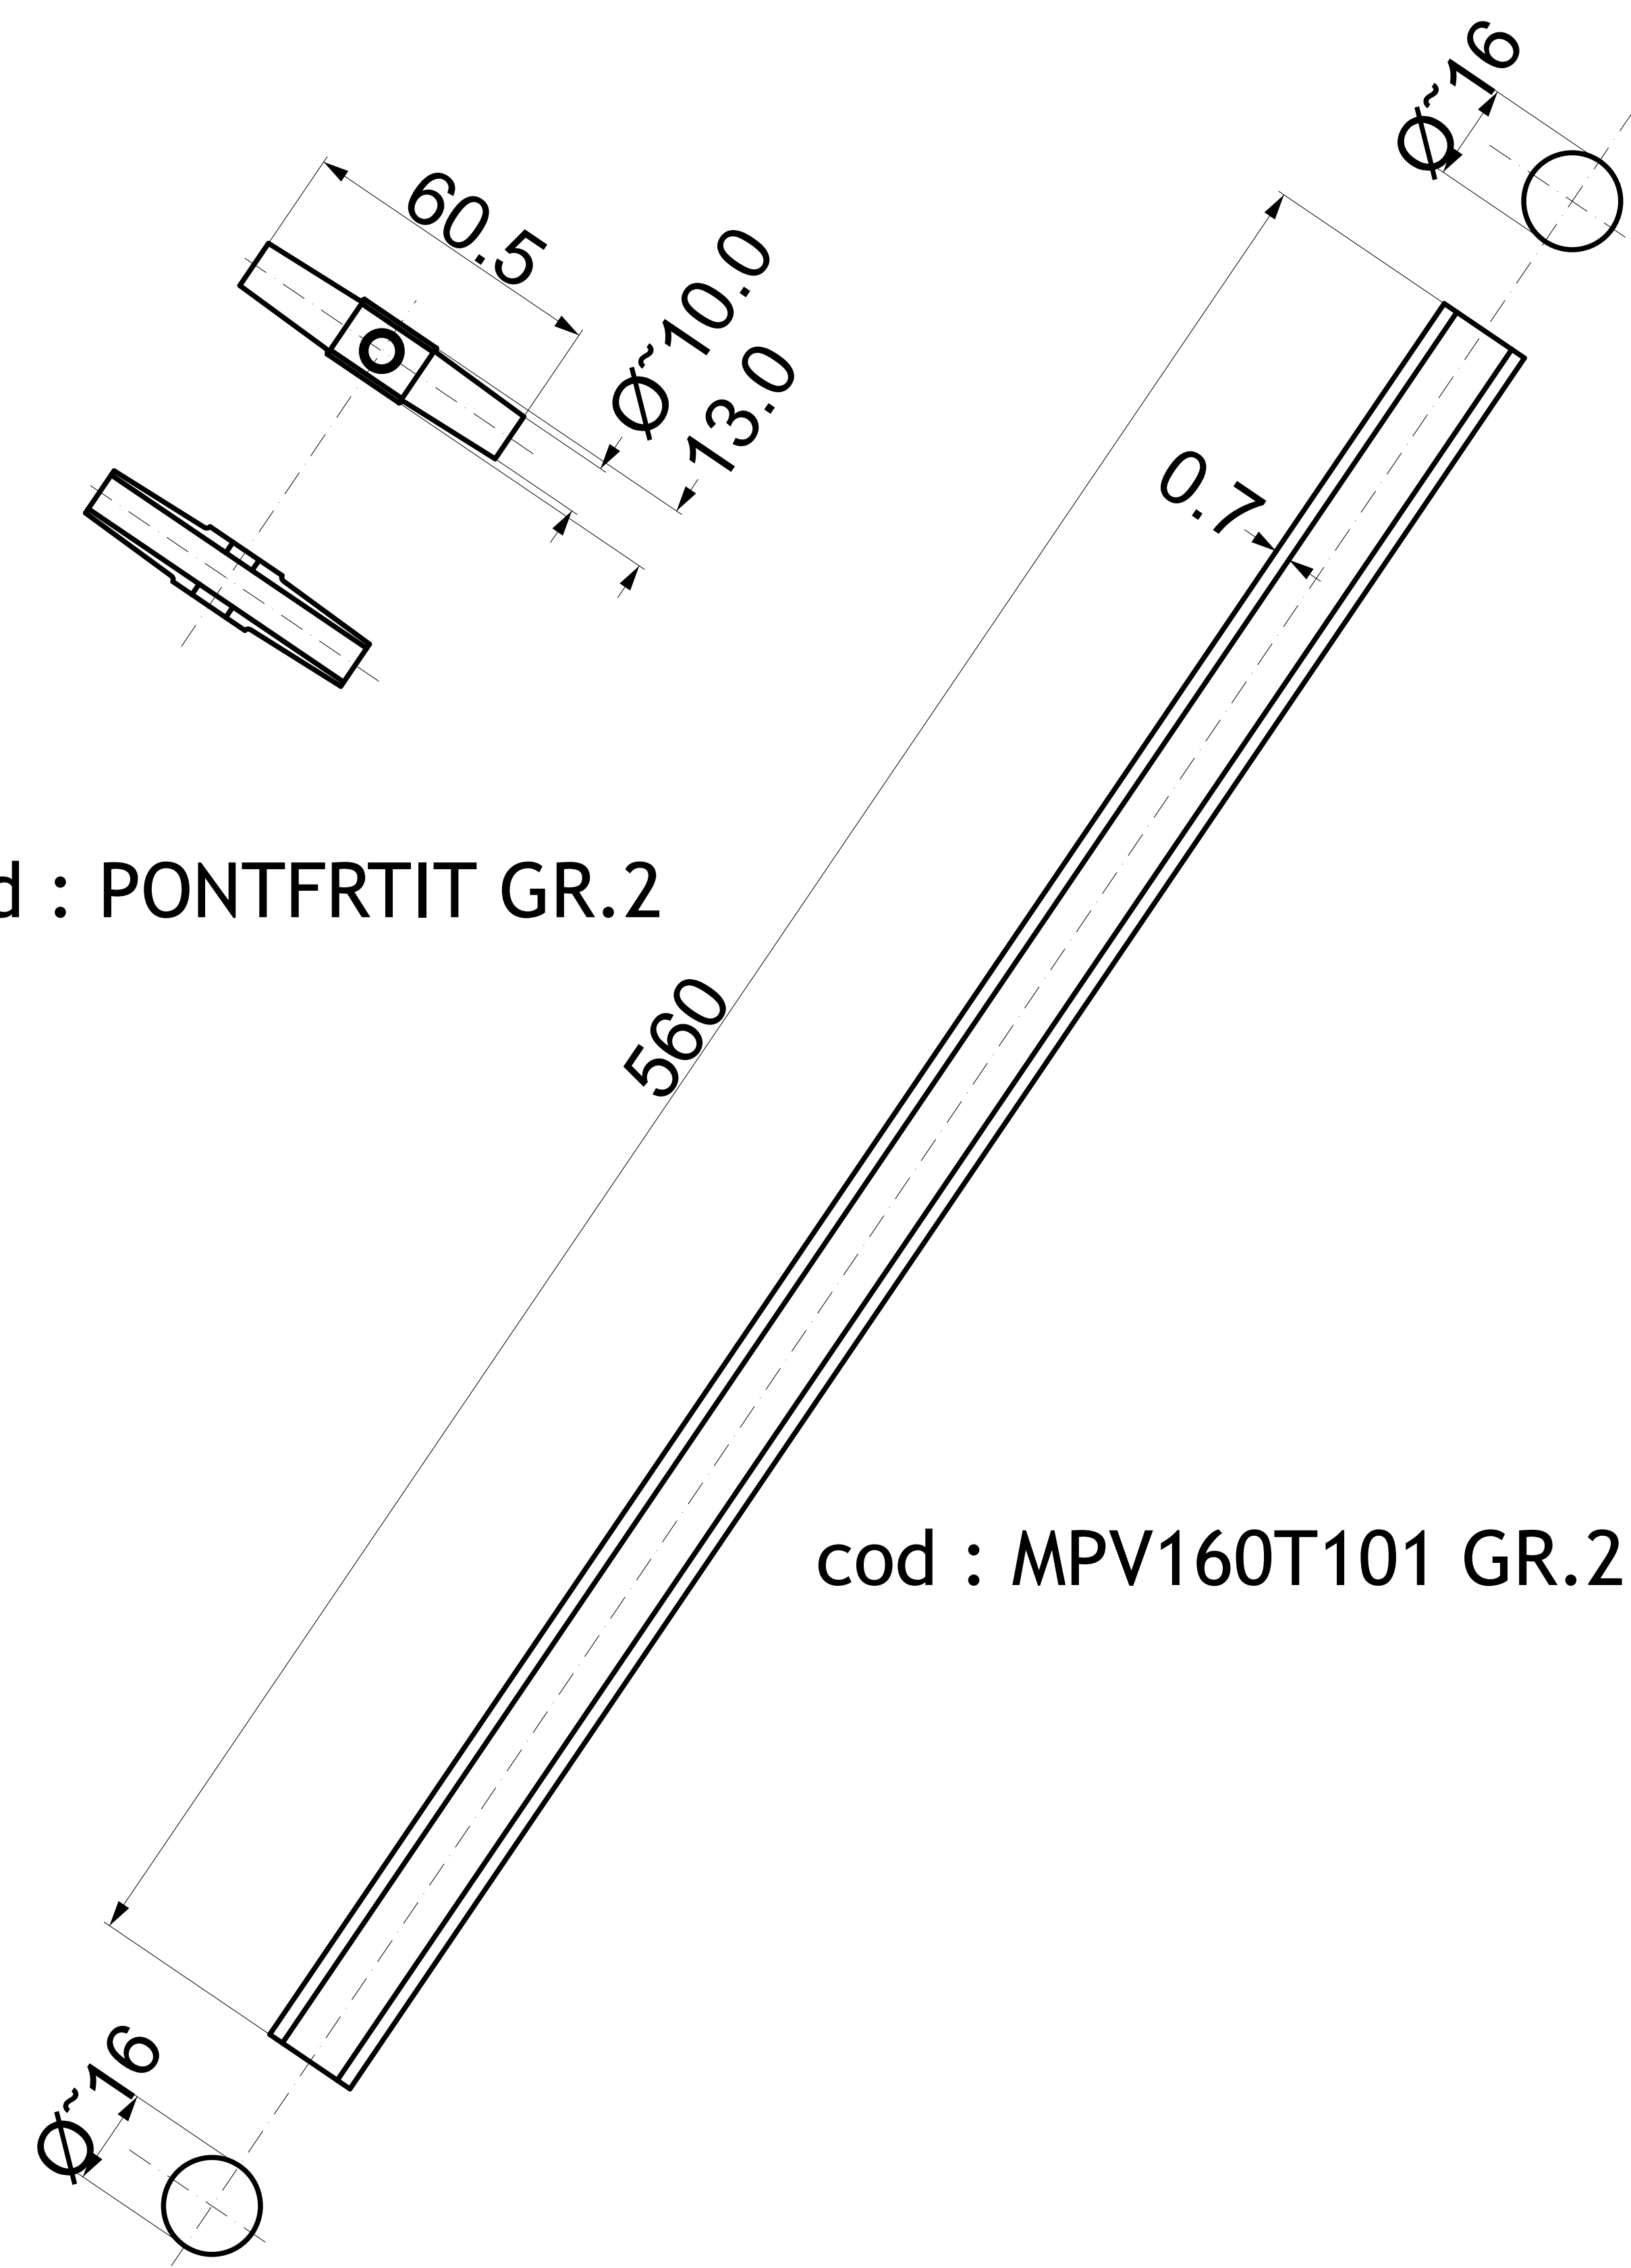

Serie / Tube set :

K-09

Rev. 2014

cod : MTO317T101 GR.9

Aluminium sleeve
to be glued

cod : MTV317T101 GR.9

cod : MTQ370T101 GR.9

cod : MTQ480T101 GR.9

Alloy cup
remove anodization
before gluing

cod : MTSK19T56 GR.2

Alloy cup
remove anodization
before gluing

cod : PONTFRTIT GR.2

cod : MPV160T101 GR.2

cod : FCRIBDTIT

cod : MPO240T105 GR.2

cod : MBS4008KZ GR.2