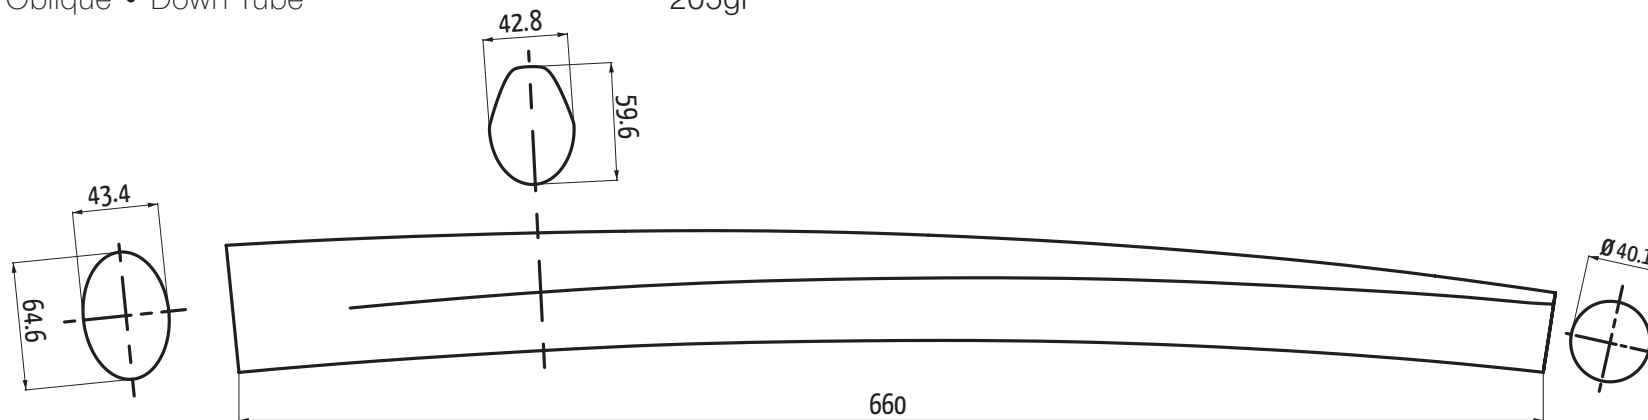

TUBO ORIZZONTALE ø 37,0
Tube Horizontal • Top Tube

MTO370Z112
152gr

Serie / Tube set :

SL REBEL

TUBO OBLIQUO ø 48,0
Tube Oblique • Down Tube

MTQ480Z112
205gr

TUBO VERTICALE ø 35,0
Tube Vertical • Seat Tube

MTV350Z112
284gr