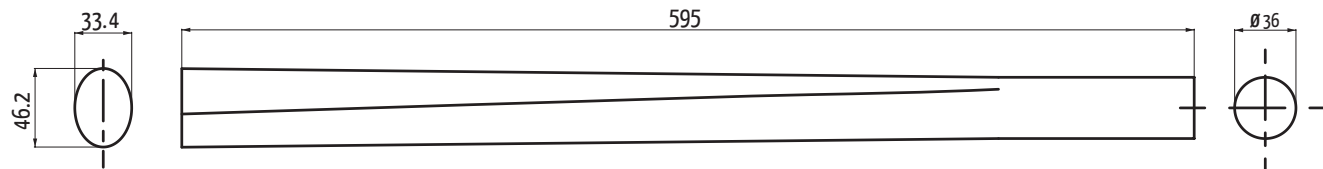

TUBO ORIZZONTALE ø 37,0
Tube Horizontal • Top Tube

MTO370Z112
152gr

Serie / Tube set :

SL REBEL

TUBO OBLIQUO ø 48,0
Tube Oblique • Down Tube

MTQ480Z112
205gr

TUBO VERTICALE ø 35,0
Tube Vertical • Seat Tube

MTV350Z112
284gr