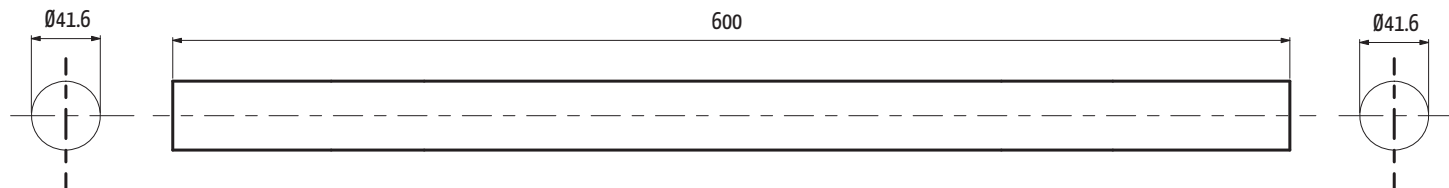

Serie / Tube set :

Z102

TUBO ORIZZONTALE \varnothing 41,6
Tube Horizontal • Top Tube

MTO410Z1021
126gr

TUBO OBLIQUO \varnothing 48,0
Tube Oblique • Down Tube

MTQ480Z102
150gr

TUBO VERTICALE \varnothing 35,0
Tube Vertical • Seat Tube