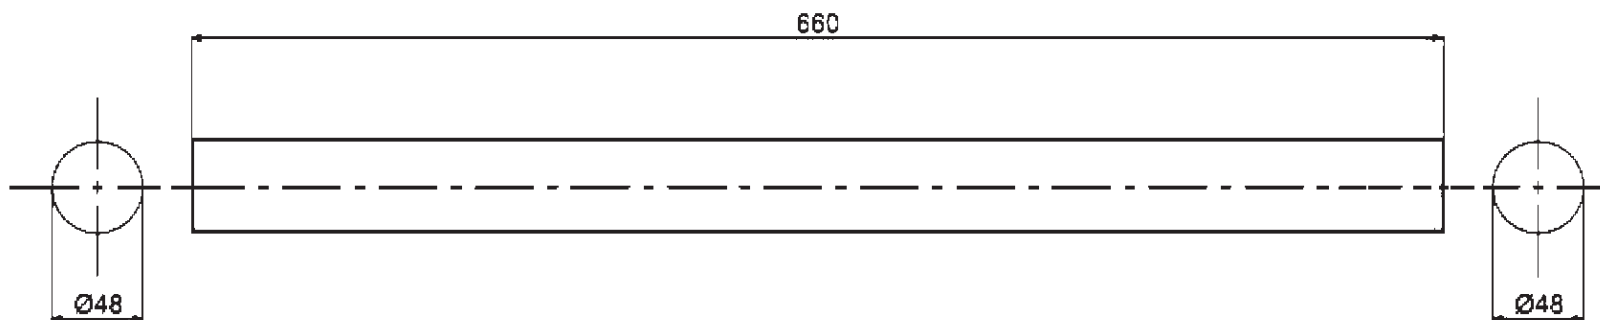

Serie / Tube set :

Z102

TUBO ORIZZONTALE \varnothing 41,6
Tube Horizontal • Top Tube

MTO410Z1021
126gr

TUBO OBLIQUO \varnothing 48,0
Tube Oblique • Down Tube

MTQ480Z102
150gr

TUBO VERTICALE \varnothing 35,0
Tube Vertical • Seat Tube