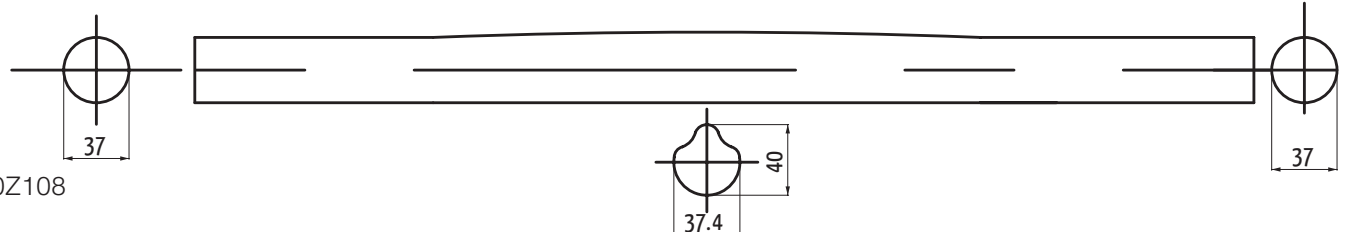

TUBO ORIZZONTALE \varnothing 37,0
Tube Horizontal • Top Tube

MTO370Z108
105gr

Serie / Tube set :

Z108

TUBO OBLIQUO \varnothing 48,0
Tube Oblique • Down Tube

MTQ480Z108
150gr

TUBO VERTICALE \varnothing 35,0
Tube Vertical • Seat Tube

MTV350Z105
90gr

ALLOY SLEEVE TO BE GLUED
FOR FRONT DERAILLER