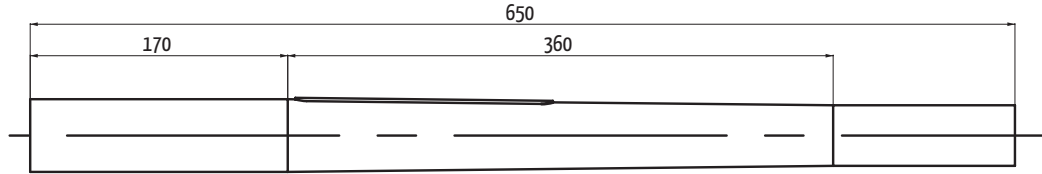

TUBO ORIZZONTALE \varnothing 37,0
Tube Horizontal • Top Tube

MTO370Z108
105gr

Serie / Tube set :

Z108

TUBO OBLIQUO \varnothing 48,0
Tube Oblique • Down Tube

MTQ480Z108
150gr

TUBO VERTICALE \varnothing 35,0
Tube Vertical • Seat Tube

MTV350Z105
90gr

ALLOY SLEEVE TO BE GLUED
FOR FRONT DERAILLER