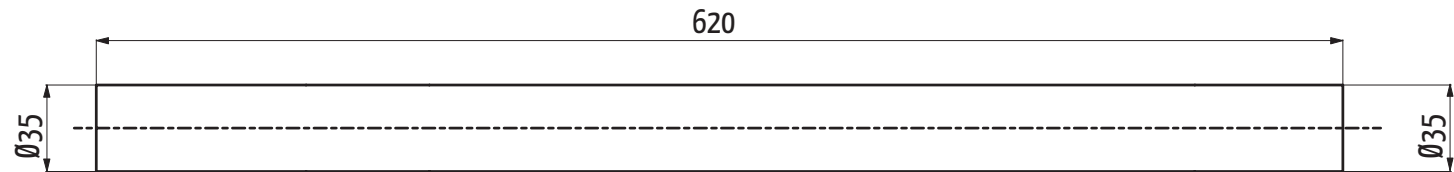

TUBO ORIZZONTALE \varnothing 37,0
Tube Horizontal • Top Tube

MTO370Z108
105gr

Serie / Tube set :

Z108

TUBO OBLIQUO \varnothing 48,0
Tube Oblique • Down Tube

MTQ480Z108
150gr

TUBO VERTICALE \varnothing 35,0
Tube Vertical • Seat Tube

MTV350Z105
90gr

ALLOY SLEEVE TO BE GLUED
FOR FRONT DERAILLER