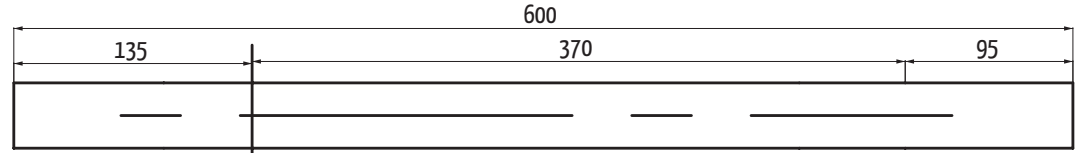

TUBO ORIZZONTALE \varnothing 37,0
Tube Horizontal • Top Tube

MTO370Z108
105gr

Serie / Tube set :

Z108

TUBO OBLIQUO \varnothing 48,0
Tube Oblique • Down Tube

MTQ480Z108
150gr

TUBO VERTICALE \varnothing 35,0
Tube Vertical • Seat Tube