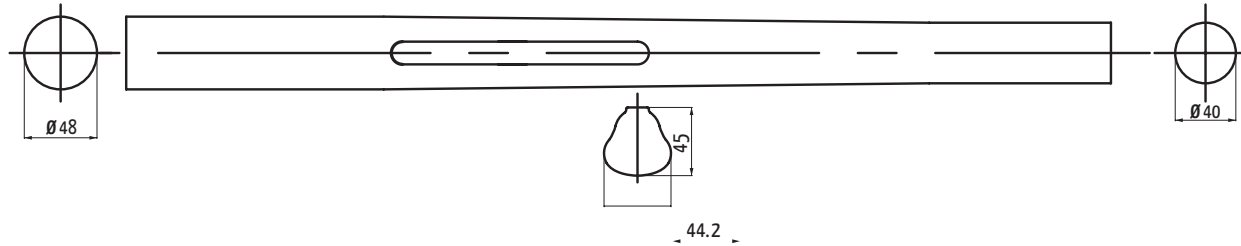

TUBO ORIZZONTALE \varnothing 37,0
Tube Horizontal • Top Tube

MTO370Z108
105gr

Serie / Tube set :

Z108

TUBO OBLIQUO \varnothing 48,0
Tube Oblique • Down Tube

MTQ480Z108
150gr

TUBO VERTICALE \varnothing 35,0
Tube Vertical • Seat Tube

MTV350Z105
90gr

ALLOY SLEEVE TO BE GLUED
FOR FRONT DERAILLER