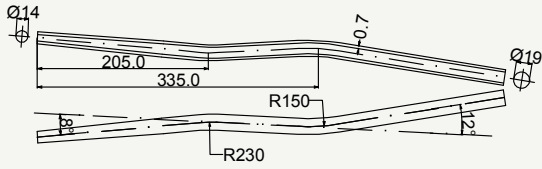

cod : MPV190T106

Grade	Weight	Use
Ti Gr.2	110 g	Cyclocross