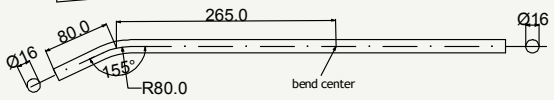

Grade	Weight	Use
Ti Gr.2	95 g	Cyclocross

TOP VIEW

cod : MPV160T105

Grade	Weight	Use
Ti Gr.2	95 g	Gravel - MTB 29"

TOP VIEW

cod : MPV160T104

Grade	Weight	Use
Ti Gr.2	95 g	MTB 29"

SIDE VIEW