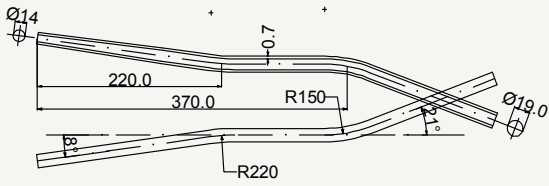

# Titanium seat stay

cod : MPV190T101

Grade	Weight	Use
Ti Gr.2	110 g	Road

cod : MPV190T106

Grade	Weight	Use
Ti Gr.2	110 g	Cyclocross

cod : MPV190T103

Grade	Weight	Use
Ti Gr.2	110 g	Gravel - MTB 29"