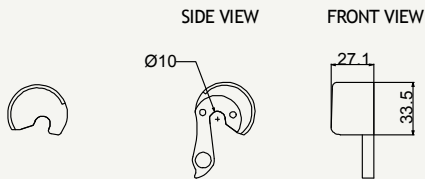

cod : FCRIBDTIT

Grade	Weight	Use
Ti Gr.5	70 g	Road - Cyclocross - MTB