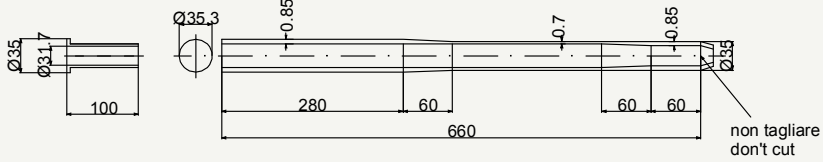

# Titanium seat tubing

Aluminium sleeve  
to be glued

cod : MTV317T101

Grade	Weight	Use
Ti Gr.9	245 g	Road

Aluminium sleeve  
to be glued

cod : MTV350T102

Grade	Weight	Use
Ti Gr.9	285 g	Road - Cyclocross - MTB