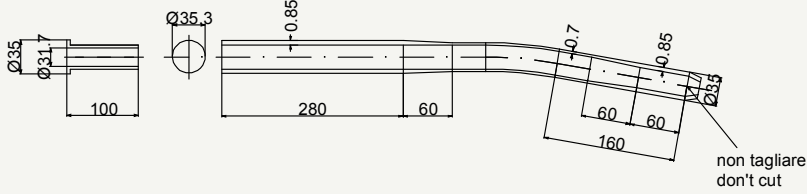

cod : MTV350T102

Grade	Weight	Use
Ti Gr.9	285 g	Road - Cyclocross - MTB

Aluminium sleeve
to be glued