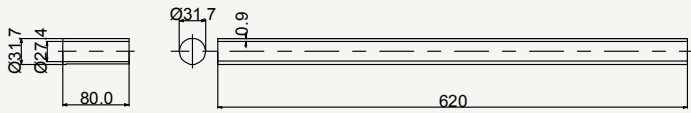

# Titanium seat tubing

Aluminium sleeve  
to be glued

cod : MTV317T101

Grade	Weight	Use
Ti Gr.9	245 g	Road

Aluminium sleeve  
to be glued

cod : MTV350T102

Grade	Weight	Use
Ti Gr.9	285 g	Road - Cyclocross - MTB