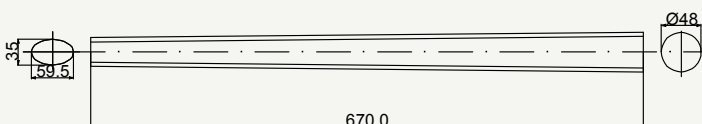

cod : MTQ440T101

Grade	Weight	Use
Ti Gr.9	430 g	Road - Cyclocross - MTB

cod : MTQ440T102

Grade	Weight	Use
Ti Gr.9	430g	Road - Cyclocross - MTB

cod : MTQ480T101

Grade	Weight	Use
Ti Gr.9	440 g	Road - Cyclocross - MTB