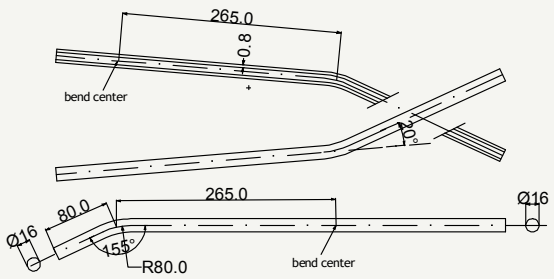

TOP VIEW

cod : MPV160T104

Grade	Weight	Use
Ti Gr.2	95 g	MTB 29"