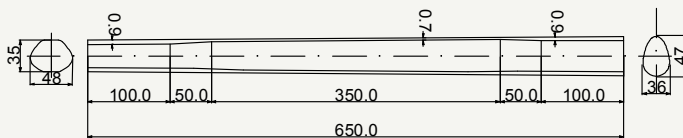

# Titanium down tubing

cod : MTQ381T101

Grade	Weight	Use
Ti Gr.9	330 g	Road - Cyclocross

cod : MTQ415T105

Grade	Weight	Use
Ti Gr.9	320 g	Road - Cyclocross

cod : MTQ415T101

Grade	Weight	Use
Ti Gr.9	320 g	Road