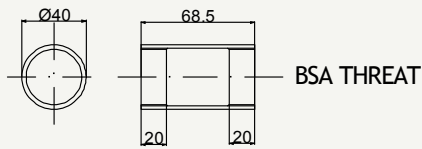

cod : MBS4008KZ

Grade	Weight	Use
Ti Gr.9	95 g	Road - Cyclocross - MTB