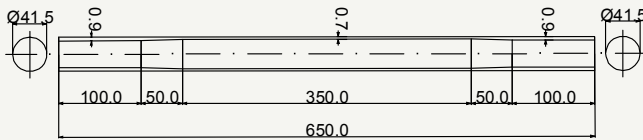

cod : MTQ415T105

Grade	Weight	Use
Ti Gr.9	320 g	Road - Cyclocross