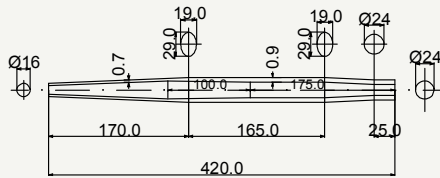

# Titanium chain stay

SIDE VIEW

cod : MPO222T101

Grade	Weight	Use
Ti Gr.9	125 g	Road

SIDE VIEW

cod : MPO240T101

Grade	Weight	Use
Ti Gr.2	120 g	Road

SIDE VIEW