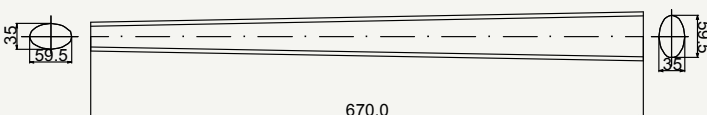

cod : MTQ480T103

Grade	Weight	Use
Ti Gr.9	440 g	Road - Cyclocross - MTB