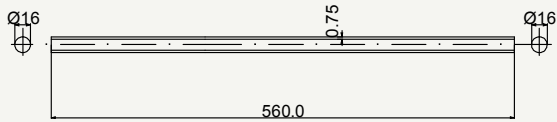

Titanium seat stay