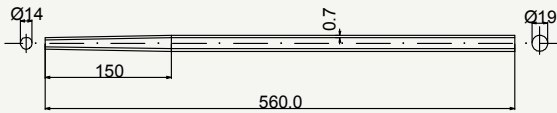

Titanium seat stay

cod : MPV190T101

Grade	Weight	Use
Ti Gr.2	110 g	Road