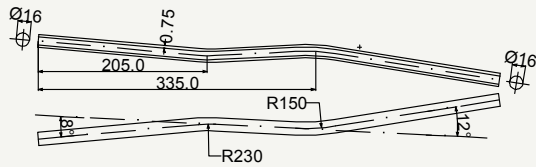

# Titanium seat stay

cod : MPV160T101

Grade	Weight	Use
Ti Gr.2	95 g	Road

TOP VIEW

cod : MPV160T102

Grade	Weight	Use
Ti Gr.2	95 g	Road

TOP VIEW

cod : MPV160T106