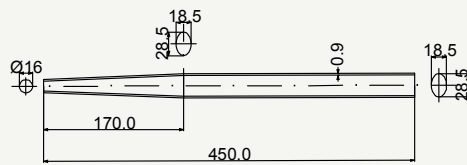

# Titanium chain stay

SIDE VIEW

cod : MPO222T101

Grade	Weight	Use
Ti Gr.9	125 g	Road

SIDE VIEW

cod : MPO240T101

Grade	Weight	Use
Ti Gr.2	120 g	Road

SIDE VIEW