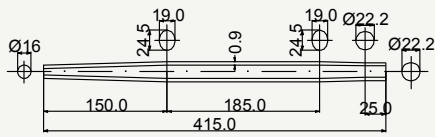

Titanium chain stay

SIDE VIEW

cod : MPO222T101

Grade	Weight	Use
Ti Gr.9	125 g	Road