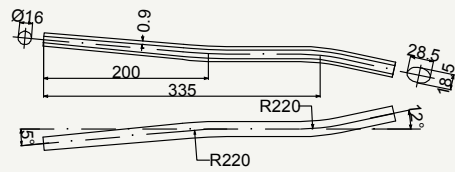

TOP VIEW

cod : MPO240T106

Grade	Weight	Use
Ti Gr.2	145 g	Cyclocross