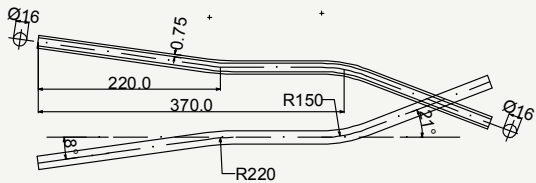

TOP VIEW

cod : MPV160T105

Grade	Weight	Use
Ti Gr.2	95 g	Gravel - MTB 29"