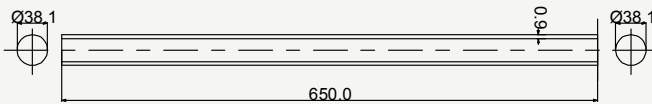

# Titanium down tubing

cod : MTQ381T101

Grade	Weight	Use
Ti Gr.9	330 g	Road - Cyclocross

cod : MTQ415T105

Grade	Weight	Use
Ti Gr.9	320 g	Road - Cyclocross

cod : MTQ415T101

Grade	Weight	Use
Ti Gr.9	320 g	Road