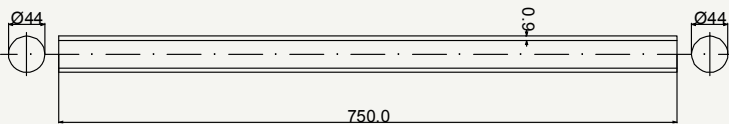

# Titanium down tubing

cod : MTQ381T101

Grade	Weight	Use
Ti Gr.9	330 g	Road - Cyclocross

cod : MTQ415T105

Grade	Weight	Use
Ti Gr.9	320 g	Road - Cyclocross

cod : MTQ415T101

Grade	Weight	Use
Ti Gr.9	320 g	Road