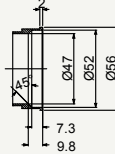

# Titanium spare parts

cod : MTSK19T56WOC

Grade	Weight	Use
Ti Gr.2	245 g	Road - Cyclocross - MTB

Alloy cup  
remove anodization  
before gluing

Alloy cup  
remove anodization  
before gluing

cod : MTSK19T56