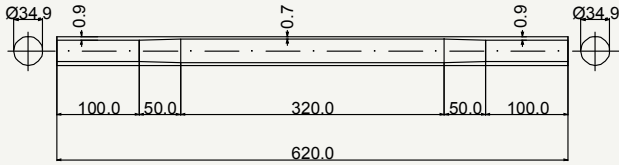

# Titanium top tubing

cod : MTO317T101

Grade	Weight	Use
Ti Gr.9	245 g	Road

cod : MTO349T103

Grade	Weight	Use
Ti Gr.9	240 g	Road - Cyclocross - MTB