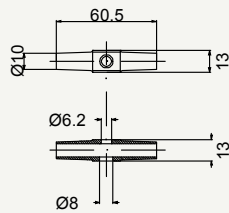

Grade	Weight	Use
Ti Gr.2	260 g	Road - Cyclocross - MTB

cod : MBS4008KZ

Grade	Weight	Use
Ti Gr.9	95 g	Road - Cyclocross - MTB

cod : FCRIBDTIT

Grade	Weight	Use
Ti Gr.5	70 g	Road - Cyclocross - MTB

cod : PONTFRTIT