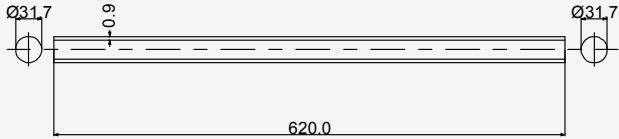

Titanium top tubing

cod : MTO317T101

Grade	Weight	Use
Ti Gr.9	245 g	Road