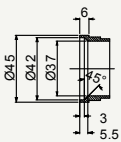

cod : MTSK19T56WOC

Grade	Weight	Use
Ti Gr.2	245 g	Road - Cyclocross - MTB

Alloy cup
remove anodization
before gluing