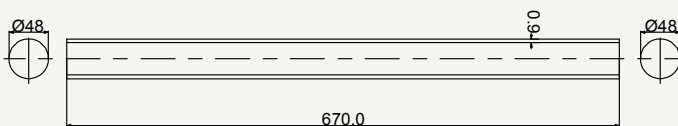

cod : MTQ480T101

Grade	Weight	Use
Ti Gr.9	440 g	Road - Cyclocross - MTB