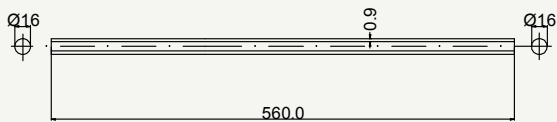

Titanium seat stay

cod : MPV160T101

Grade	Weight	Use
Ti Gr.2	95 g	Road

TOP VIEW

cod : MPV160T102

Grade	Weight	Use
Ti Gr.2	95 g	Road

TOP VIEW

cod : MPV160T106

Grade	Weight	Use
Ti Gr.2	95 g	Cyclocross

TOP VIEW

cod : MPV160T105

Grade	Weight	Use
Ti Gr.2	95 g	Gravel - MTB 29"

TOP VIEW

cod : MPV160T104

Grade	Weight	Use
Ti Gr.2	95 g	MTB 29"

SIDE VIEW

cod : MPV160T103

Grade	Weight	Use
Ti Gr.9	105 g	Road