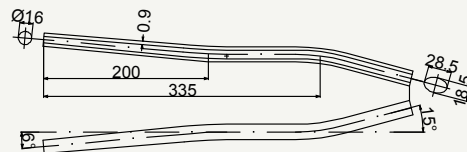

cod : MPO240T105

Grade	Weight	Use
Ti Gr.2	145 g	Road

TOP VIEW

cod : MPO240T106

Grade	Weight	Use
Ti Gr.2	145 g	Cyclocross

TOP VIEW

cod : MPO240T104

Grade	Weight	Use
Ti Gr.2	145 g	MTB 29"