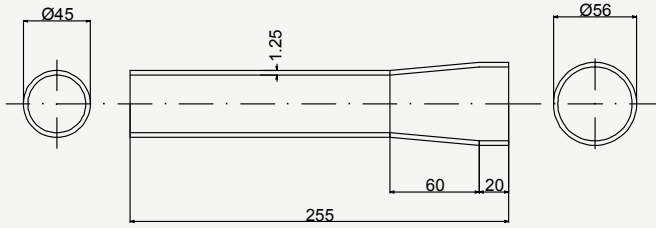

Titanium spare parts

cod : MTSK19T56WOC

Grade	Weight	Use
Ti Gr.2	245 g	Road - Cyclocross - MTB

Alloy cup
remove anodization
before gluing

Alloy cup
remove anodization
before gluing

cod : MTSK19T56

Grade	Weight	Use
Ti Gr.2	260 g	Road - Cyclocross - MTB