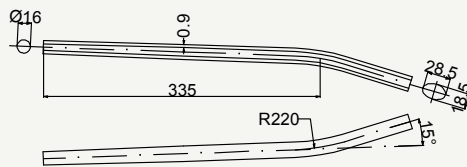

cod : MPO240T105

Grade	Weight	Use
Ti Gr.2	145 g	Road

TOP VIEW

cod : MPO240T106

Grade	Weight	Use
Ti Gr.2	145 g	Cyclocross

TOP VIEW

cod : MPO240T104

Grade	Weight	Use
Ti Gr.2	145 g	MTB 29"