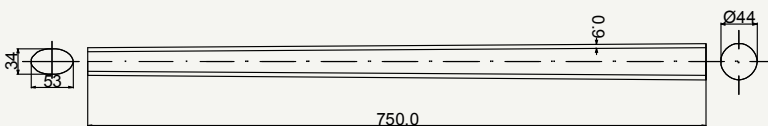

cod : MTQ440T102

Grade	Weight	Use
Ti Gr.9	430g	Road - Cyclocross - MTB