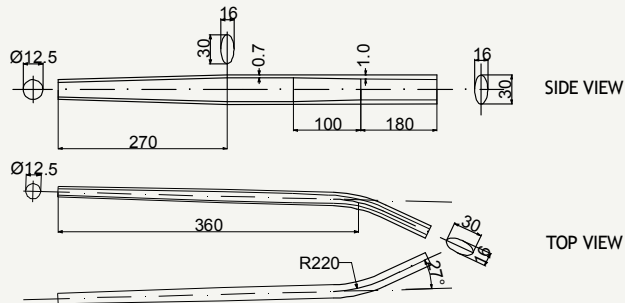

cod : MPO240C2023

State	Weight	Use
DSR	212 g	Fat Bike