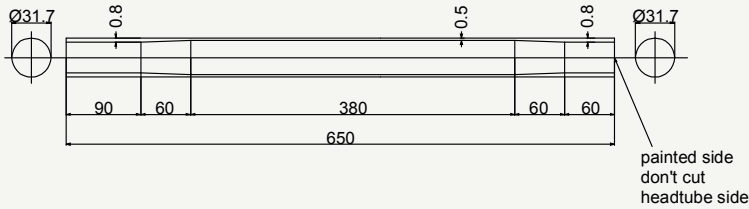

cod : MTO317C50140

State	Weight	Use
BKS	338 g	Road - Cyclocross - MTB

cod : MTO350B703

State	Weight	Use
BKS	365 g	Cyclocross - MTB

Zero Uno class down tubing

cod : MTQ286B301

State	Weight	Use
BKS	290 g	Road