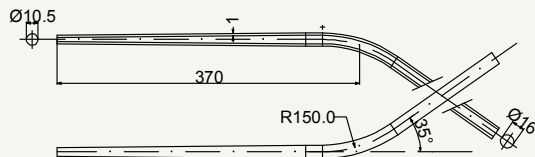

TOP VIEW

cod : MPV160D202

State	Weight	Use
DSR	202 g	Fat Bike