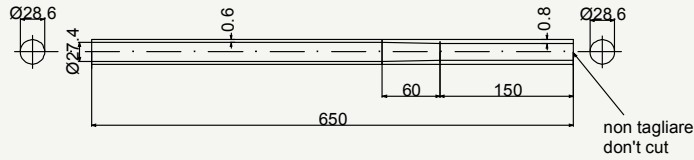

Zero Uno class seat tubing

cod : MTV286B301

State	Weight	Use
BKS	312 g	Road

cod : MTV286B310

State	Weight	Use
BKS	333 g	Road - Cyclocross - MTB

cod : MTV286B311

State	Weight	Use
BKS	393 g	Road Low Geometry

cod : MTV286C306