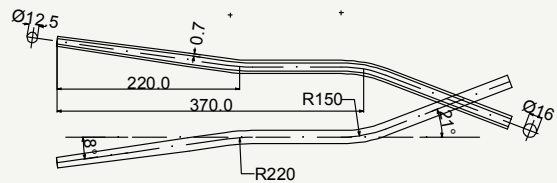

TOP VIEW

cod : MPV160B208

State	Weight	Use
DSR	144 g	Gravel - MTB 29"