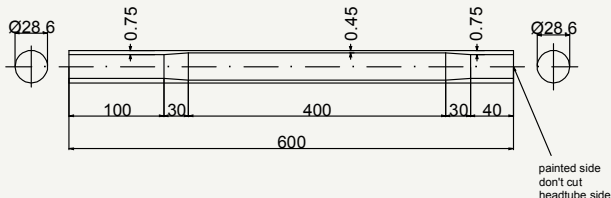

Dedacciai 25 **ZERO / ZERO UNO**
1992 - 2017

Zero Uno class top tubing

cod : MTO254C102

State	Weight	Use
BKS	242 g	Road

cod : MTO286B301

State	Weight	Use
BKS	247 g	Road

cod : MTO317C501

State	Weight	Use
BKS	338 g	Road - Cyclocross - MTB