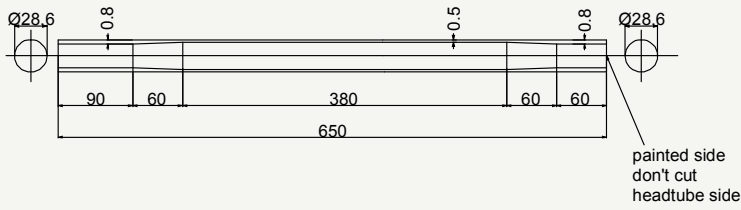

cod : MTO317C50140

State	Weight	Use
BKS	338 g	Road - Cyclocross - MTB

cod : MTO350B703

State	Weight	Use
BKS	365 g	Cyclocross - MTB

Zero Uno class down tubing

cod : MTQ286B301

State	Weight	Use
BKS	290 g	Road