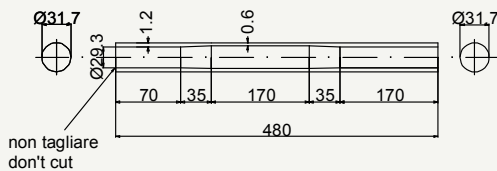

cod : MTV317B506

State	Weight	Use
BKS	290 g	Road - Cyclocross - MTB