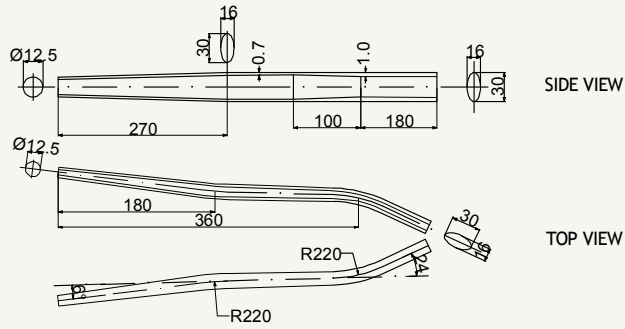

Zero Uno class chain stay

cod : MPO240C2022

State	Weight	Use
DSR	212 g	Gravel - MTB 29"