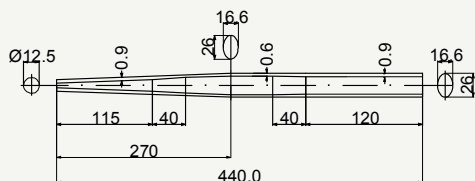

Zero Uno class chain stay

SIDE VIEW

cod : MPO222B101

State	Weight	Use
DSR	187 g	Road Disc Brake

SIDE VIEW

cod : MPO222B102

State	Weight	Use
DSR	150 g	Road

SIDE VIEW