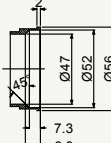

State	Lenght	Weight	Use
DSR	200	181 g	Road - Off Road

cod : MTS38010650Z

State	Lenght	Weight	Use
DSR	650	588 g	Road - Off Road

Alloy cup
remove anodization
before gluing

Alloy cup
remove anodization
before gluing

cod : MTS46010200Z

State	Lenght	Weight	Use
DSR	200	245 g	Road - Off Road

cod : MTS46010650Z

State	Lenght	Weight	Use
DSR	650	245 g	Road - Off Road

cod : MTS56250 (cups included)

State	Lenght	Weight	Use
DSR	260	360 g	Road - Off Road