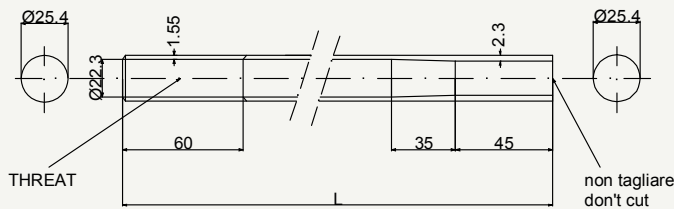

Zero Uno class steerer and blades

cod : MCN254180B

State	Lenght	Weight	Use
BKS	180	200 g	Road

cod : MCN254200B

State	Lenght	Weight	Use
BKS	200	225 g	Road

cod : MCN254220B

State	Lenght	Weight	Use
BKS	220	248 g	Road

cod : MCN254240B

State	Lenght	Weight	Use
BKS	240	277 g	Road

cod : MCN254260B

State	Lenght	Weight	Use
BKS	260	299 g	Road

cod : MCN254280B

State	Lenght	Weight	Use
BKS	280	312 g	Road

cod : MCN254300B

State	Lenght	Weight	Use
BKS	300	325 g	Road

cod : MCN254319B

State	Lenght	Weight	Use
BKS	320	360 g	Road