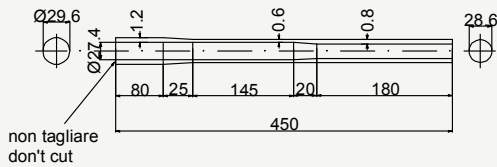

Zero Uno class seat tubing

cod : MTV286B301

State	Weight	Use
BKS	312 g	Road

cod : MTV286B310

State	Weight	Use
BKS	333 g	Road - Cyclocross - MTB

cod : MTV286B311

State	Weight	Use
BKS	393 g	Road Low Geometry

cod : MTV286C306