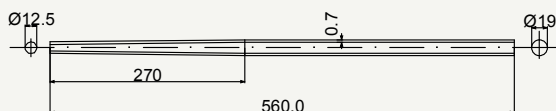

State	Weight	Use
DSR	202 g	Road

TOP VIEW

cod : MPV160D202

State	Weight	Use
DSR	202 g	Fat Bike

cod : MPV190B604

State	Weight	Use
DSR	152 g	Road

Zero Uno class seat stay

cod : MPV190B601