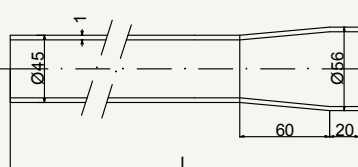

State	Lenght	Weight	Use
DSR	200	181 g	Road - Off Road

cod : MTS38010650Z

State	Lenght	Weight	Use
DSR	650	588 g	Road - Off Road

Alloy cup
remove anodization
before gluing

Alloy cup
remove anodization
before gluing