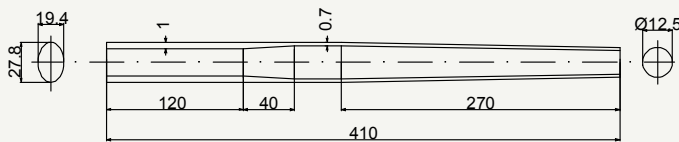

cod : MCN254300B

State	Lenght	Weight	Use
BKS	300	325 g	Road

cod : MCN254319B

State	Lenght	Weight	Use
BKS	320	360 g	Road

cod : MCN254320B (Threatless)

State	Weight	Use
BKS	360 g	Road

cod : MFT240B105

State	Weight	Use
DSR	208 g	Road - Track