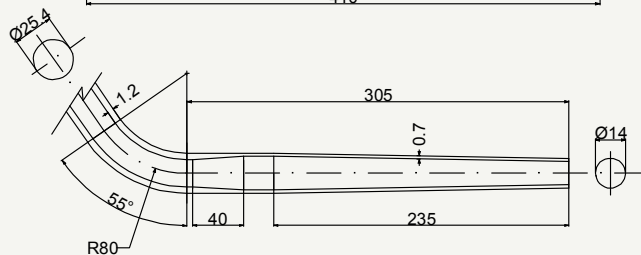

cod : MFU254B201

State	Weight	Use
DSR	302 g	Road