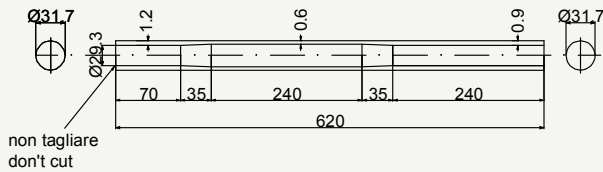

cod : MTV317B505

State	Weight	Use
BKS	384 g	Road - Cyclocross - MTB