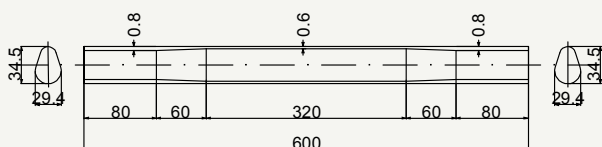

Dedacciai 25 **ZERO / ZERO UNO**
1992 - 2017

Zero Uno class top tubing

cod : MTO254C102

State	Weight	Use
BKS	242 g	Road

cod : MTO286B301

State	Weight	Use
BKS	247 g	Road

cod : MTO317C501

State	Weight	Use
BKS	338 g	Road - Cyclocross - MTB