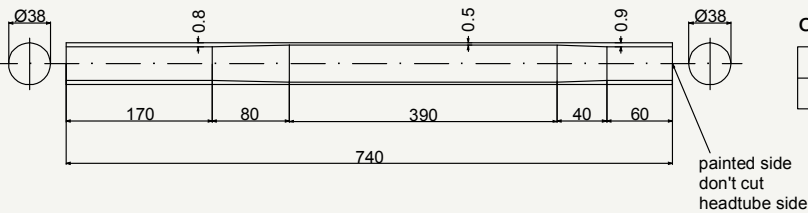

cod : MTQ380B803

State	Weight	Use
BKS	462 g	MTB 29"