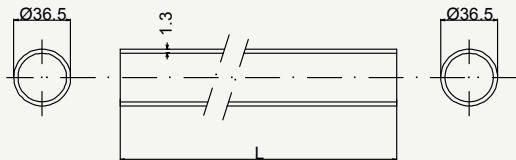

State	Weight	Use
DSR	169 g	Road

TOP VIEW

cod : MPV190B602

State	Weight	Use
DSR	169 g	Cyclocross

TOP VIEW

cod : MPV190B6022

State	Weight	Use
DSR	169 g	Gravel - MTB 29"

Zero Uno class head tubing

cod : MTS31710200Z

State	Lenght	Weight	Use
DSR	200	150 g	Road

cod : MTS31710650Z

State	Lenght	Weight	Use
DSR	650	489 g	Road

cod : MTS32513200Z

State	Lenght	Weight	Use
DSR	200	198 g	Road - Off Road

cod : MTS32513650Z