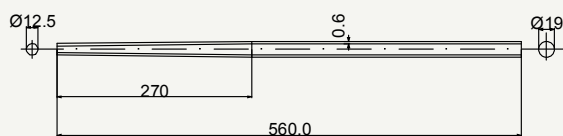

cod : MPV190B604

State	Weight	Use
DSR	152 g	Road