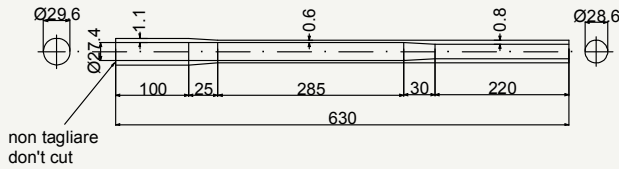

cod : MTQ317B501

State	Weight	Use
BKS	340 g	Road

cod : MTQ350B703

State	Weight	Use
BKS	402 g	Road - Cyclocross - MTB

cod : MTQ380B802

State	Weight	Use
BKS	418 g	Road - Cyclocross - MTB

cod : MTQ380B803

State	Weight	Use
BKS	462 g	MTB 29"

Zero Uno class seat tubing

cod : MTV286B301

State	Weight	Use
BKS	312 g	Road

cod : MTV286B310

State	Weight	Use
BKS	333 g	Road - Cyclocross - MTB

cod : MTV286B311

State	Weight	Use
BKS	393 g	Road Low Geometry

cod : MTV286C306