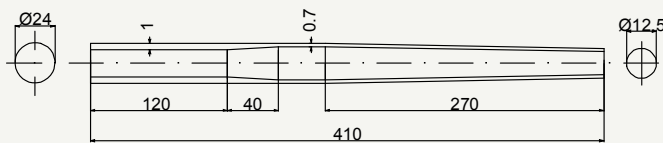

cod : MCN254300B

State	Lenght	Weight	Use
BKS	300	325 g	Road

cod : MCN254319B

State	Lenght	Weight	Use
BKS	320	360 g	Road

cod : MCN254320B (Threatless)

State	Weight	Use
BKS	360 g	Road

cod : MFT240B105

State	Weight	Use
DSR	208 g	Road - Track