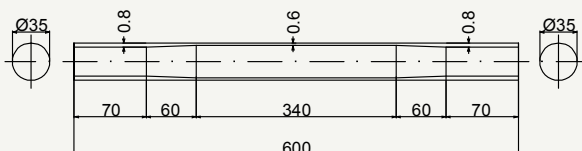

cod : MTO350B703

State	Weight	Use
BKS	365 g	Cyclocross - MTB