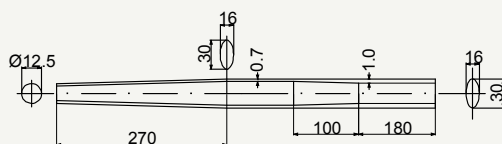

cod : MPO240B201

State	Weight	Use
DSR	170 g	Road

SIDE VIEW

cod : MPO240C202

State	Weight	Use
DSR	212 g	Road

SIDE VIEW

cod : MPO240C2024

State	Weight	Use
DSR	212 g	Cyclocross