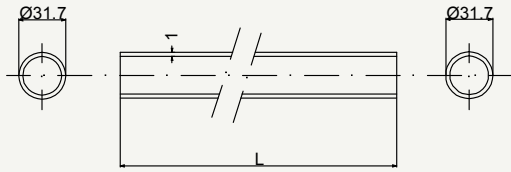

State	Weight	Use
DSR	169 g	Road

TOP VIEW

cod : MPV190B602

State	Weight	Use
DSR	169 g	Cyclocross

TOP VIEW

cod : MPV190B6022

State	Weight	Use
DSR	169 g	Gravel - MTB 29"

Zero Uno class head tubing

cod : MTS31710200Z

State	Lenght	Weight	Use
DSR	200	150 g	Road

cod : MTS31710650Z

State	Lenght	Weight	Use
DSR	650	489 g	Road

cod : MTS32513200Z

State	Lenght	Weight	Use
DSR	200	198 g	Road - Off Road

cod : MTS32513650Z