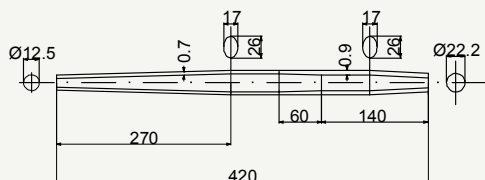

Zero Uno class chain stay

SIDE VIEW

cod : MPO222B101

State	Weight	Use
DSR	187 g	Road Disc Brake

SIDE VIEW

cod : MPO222B102

State	Weight	Use
DSR	150 g	Road

SIDE VIEW