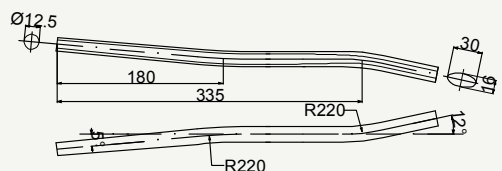

cod : MPO240B201

State	Weight	Use
DSR	170 g	Road

SIDE VIEW

cod : MPO240C202

State	Weight	Use
DSR	212 g	Road

SIDE VIEW

cod : MPO240C2024

State	Weight	Use
DSR	212 g	Cyclocross