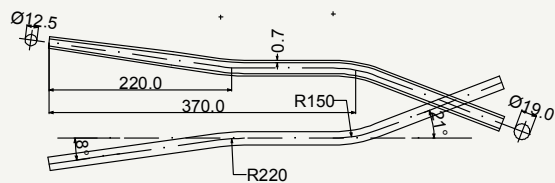

TOP VIEW

cod : MPV190B6022

State	Weight	Use
DSR	169 g	Gravel - MTB 29"