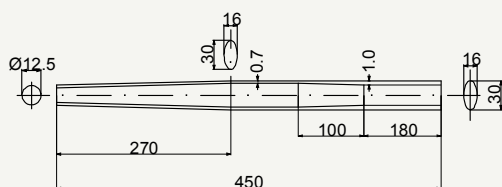

Zero Uno class chain stay

SIDE VIEW

cod : MPO222B101

State	Weight	Use
DSR	187 g	Road Disc Brake

SIDE VIEW

cod : MPO222B102

State	Weight	Use
DSR	150 g	Road

SIDE VIEW

cod : MPO240B201

State	Weight	Use
DSR	170 g	Road

SIDE VIEW

cod : MPO240C202

State	Weight	Use
DSR	212 g	Road

SIDE VIEW

cod : MPO240C2024

State	Weight	Use
DSR	212 g	Cyclocross