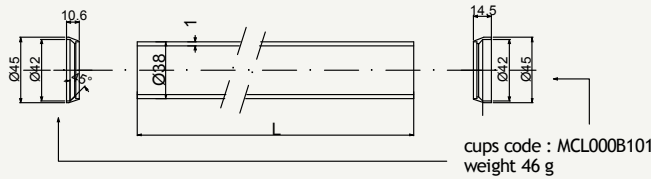

cod : MTS36513200Z

State	Lenght	Weight	Use
DSR	200	224 g	Road - Off Road

cod : MTS36513650Z

State	Lenght	Weight	Use
DSR	650	729 g	Road - Off Road