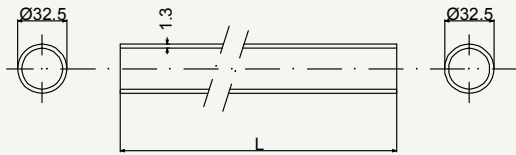

State	Weight	Use
DSR	169 g	Road

TOP VIEW

cod : MPV190B602

State	Weight	Use
DSR	169 g	Cyclocross

TOP VIEW

cod : MPV190B6022

State	Weight	Use
DSR	169 g	Gravel - MTB 29"

Zero Uno class head tubing

cod : MTS31710200Z

State	Lenght	Weight	Use
DSR	200	150 g	Road

cod : MTS31710650Z

State	Lenght	Weight	Use
DSR	650	489 g	Road

cod : MTS32513200Z

State	Lenght	Weight	Use
DSR	200	198 g	Road - Off Road

cod : MTS32513650Z