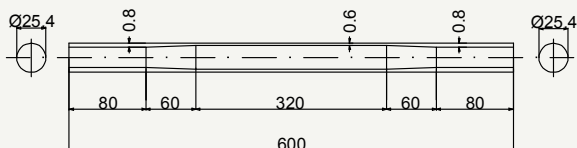

Dedacciai 25 **ZERO / ZERO UNO**
1992 - 2017

Zero Uno class top tubing

cod : MTO254C102

State	Weight	Use
BKS	242 g	Road

cod : MTO286B301

State	Weight	Use
BKS	247 g	Road

cod : MTO317C501

State	Weight	Use
BKS	338 g	Road - Cyclocross - MTB