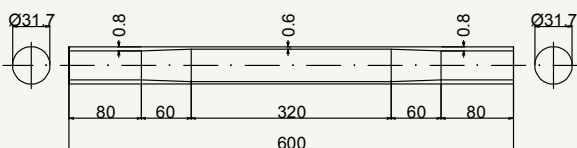

Dedacciai 25 **ZERO / ZERO UNO**
1992 - 2017

Zero Uno class top tubing

cod : MTO254C102

State	Weight	Use
BKS	242 g	Road

cod : MTO286B301

State	Weight	Use
BKS	247 g	Road

cod : MTO317C501

State	Weight	Use
BKS	338 g	Road - Cyclocross - MTB