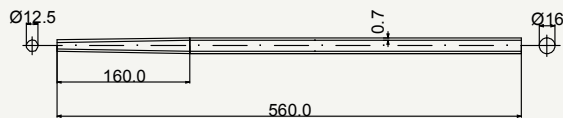

Zero Uno class seat stay

cod : MPV160B210

State	Weight	Use
DSR	144 g	Road