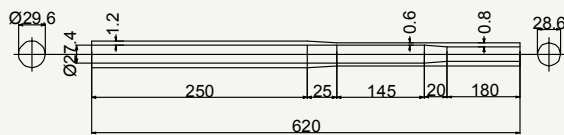

Zero Uno class seat tubing

cod : MTV286B301

State	Weight	Use
BKS	312 g	Road

cod : MTV286B310

State	Weight	Use
BKS	333 g	Road - Cyclocross - MTB

cod : MTV286B311

State	Weight	Use
BKS	393 g	Road Low Geometry

cod : MTV286C306