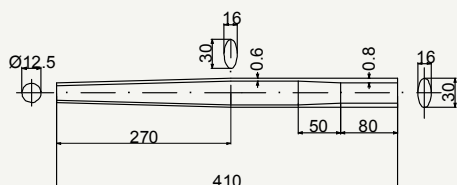

Zero Uno class chain stay

SIDE VIEW

cod : MPO222B101

State	Weight	Use
DSR	187 g	Road Disc Brake

SIDE VIEW

cod : MPO222B102

State	Weight	Use
DSR	150 g	Road

SIDE VIEW

cod : MPO240B201

State	Weight	Use
DSR	170 g	Road

SIDE VIEW

cod : MPO240C202

State	Weight	Use
DSR	212 g	Road

SIDE VIEW

cod : MPO240C2024

State	Weight	Use
DSR	212 g	Cyclocross