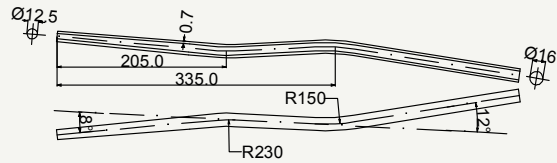

TOP VIEW

cod : MPV160B207

State	Weight	Use
DSR	144 g	Cyclocross