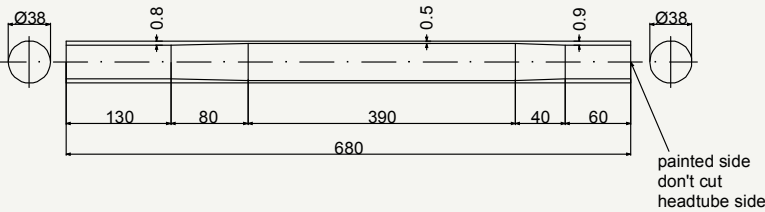

cod : MTQ380B802

State	Weight	Use
BKS	418 g	Road - Cyclocross - MTB