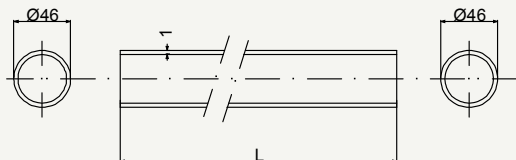

State	Lenght	Weight	Use
DSR	650	646 g	Road - Off Road

cod : MTS36513200Z

State	Lenght	Weight	Use
DSR	200	224 g	Road - Off Road

cod : MTS36513650Z

State	Lenght	Weight	Use
DSR	650	729 g	Road - Off Road

cod : MTS38010200Z

State	Lenght	Weight	Use
DSR	200	181 g	Road - Off Road

cod : MTS38010650Z

State	Lenght	Weight	Use
DSR	650	588 g	Road - Off Road

Alloy cup
remove anodization
before gluing

Alloy cup
remove anodization
before gluing