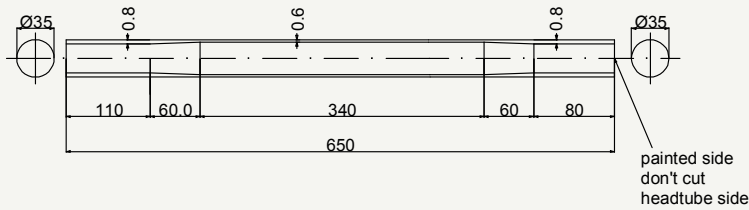

cod : MTQ350B703

State	Weight	Use
BKS	402 g	Road - Cyclocross - MTB