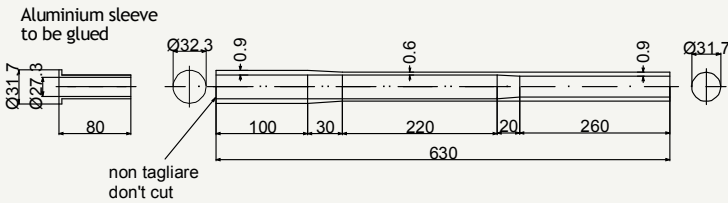

cod : MTV317B304

State	Weight	Use
BKS	397 g	Cyclocross - MTB