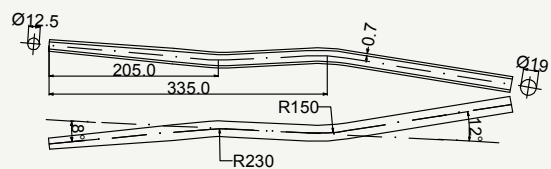

TOP VIEW

cod : MPV190B602

State	Weight	Use
DSR	169 g	Cyclocross