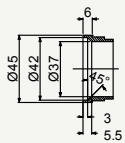

cod : MTS38010200Z

State	Lenght	Weight	Use
DSR	200	181 g	Road - Off Road

cod : MTS38010650Z

State	Lenght	Weight	Use
DSR	650	588 g	Road - Off Road

Alloy cup
remove anodization
before gluing