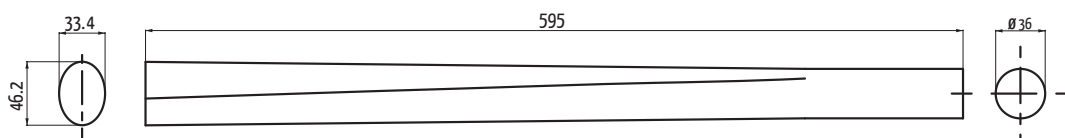

Dedacciai
CARBON **2017**
SERIE TUBI FRAME TUBE SERIES

Road

TUBO ORIZZONTALE \varnothing 41,6
Tube Horizontal • Top Tube

MTO410Z1021
126gr

Road

TUBO ORIZZONTALE \varnothing 37,0
Tube Horizontal • Top Tube

MTO370Z108
105gr

Road

TUBO ORIZZONTALE \varnothing 37,0
Tube Horizontal • Top Tube

MTO370Z112
152gr

Road

TUBO ORIZZONTALE \varnothing 37,0
Tube Horizontal • Top Tube

MTO370Z115
99gr

Road

TUBO OBLIQUO \varnothing 48,0
Tube Oblique • Down Tube Z-102 tapered