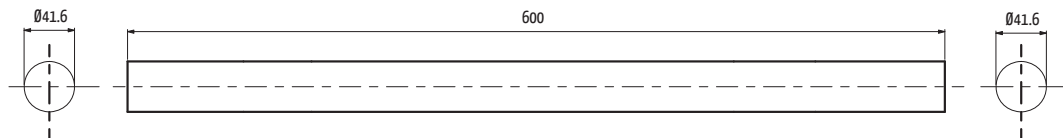

Dedacciai
CARBON **2017**
SERIE TUBI FRAME TUBE SERIES

Road

TUBO ORIZZONTALE \varnothing 41,6
Tube Horizontal • Top Tube

MTO410Z1021
126gr

Road

TUBO ORIZZONTALE \varnothing 37,0
Tube Horizontal • Top Tube

MTO370Z108
105gr

Road

TUBO ORIZZONTALE \varnothing 37,0
Tube Horizontal • Top Tube

MTO370Z112
152gr

Road

TUBO ORIZZONTALE \varnothing 37,0
Tube Horizontal • Top Tube

MTO370Z115
99gr

Road

TUBO OBLIQUO \varnothing 48,0
Tube Oblique • Down Tube Z-102 tapered