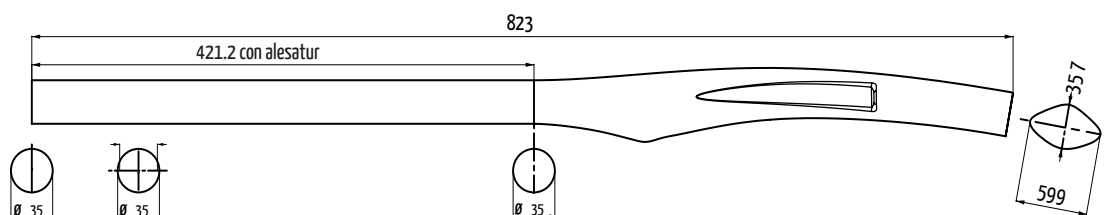

Road

TUBO VERTICALE $\varnothing$ 35,0
Tube Vertical • Seat Tube

MTV350Z115
210gr