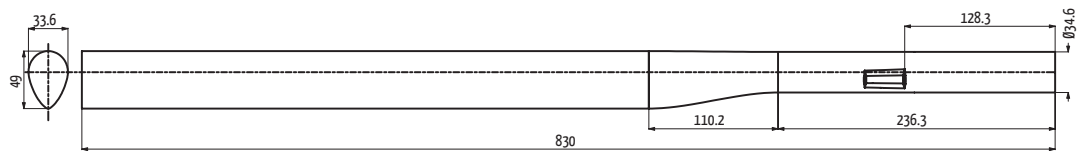

MTV350Z105
90gr

ALLOY SLEEVE TO BE GLUED
FOR FRONT DERAILLER

Road

TUBO VERTICALE \varnothing 35,0
Tube Vertical • Seat Tube

MTV350Z112
284gr

Road

TUBO VERTICALE \varnothing 35,0
Tube Vertical • Seat Tube

MTV350Z113
200gr