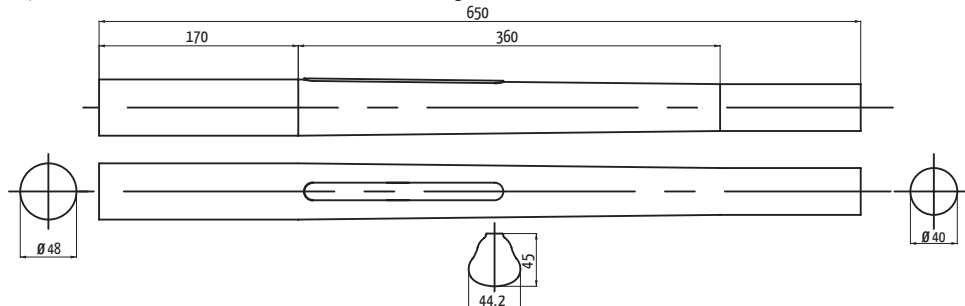

MTQ480Z1021

Road

TUBO OBLIQUO \varnothing 48,0
Tube Oblique • Down Tube

MTQ480Z102
150gr

Road

TUBO OBLIQUO \varnothing 48,0
Tube Oblique • Down Tube

MTQ480Z108
150gr

Road

TUBO OBLIQUO \varnothing 48,0
Tube Oblique • Down Tube

MTQ480Z112
205gr

Road

TUBO OBLIQUO \varnothing 48,0
Tube Oblique • Down Tube

MTQ480Z115
190gr

Road

TUBO VERTICALE \varnothing 35,0
Tube Vertical • Seat Tube