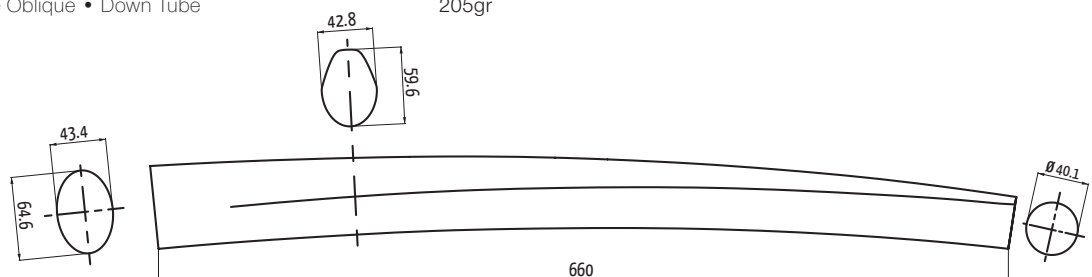

MTQ480Z1021

Road

TUBO OBLIQUO \varnothing 48,0
Tube Oblique • Down Tube

MTQ480Z102
150gr

Road

TUBO OBLIQUO \varnothing 48,0
Tube Oblique • Down Tube

MTQ480Z108
150gr

Road

TUBO OBLIQUO \varnothing 48,0
Tube Oblique • Down Tube

MTQ480Z112
205gr

Road

TUBO OBLIQUO \varnothing 48,0
Tube Oblique • Down Tube

MTQ480Z115
190gr

Road

TUBO VERTICALE \varnothing 35,0
Tube Vertical • Seat Tube