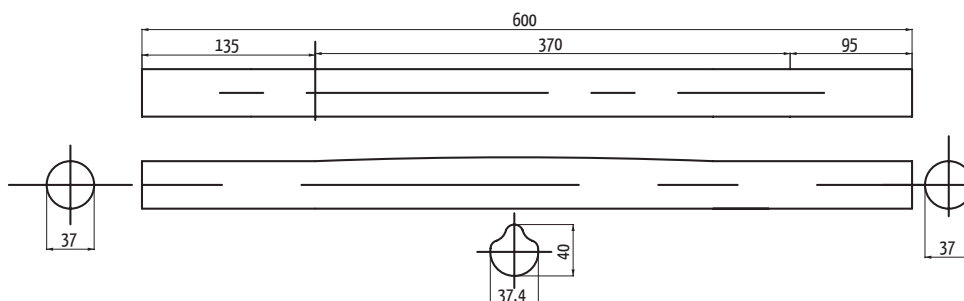

Dedacciai
CARBON **2017**
SERIE TUBI FRAME TUBE SERIES

Road

TUBO ORIZZONTALE \varnothing 41,6
Tube Horizontal • Top Tube

MTO410Z1021
126gr

Road

TUBO ORIZZONTALE \varnothing 37,0
Tube Horizontal • Top Tube

MTO370Z108
105gr

Road

TUBO ORIZZONTALE \varnothing 37,0
Tube Horizontal • Top Tube

MTO370Z112
152gr

Road

TUBO ORIZZONTALE \varnothing 37,0
Tube Horizontal • Top Tube

MTO370Z115
99gr

Road

TUBO OBLIQUO \varnothing 48,0
Tube Oblique • Down Tube Z-102 tapered