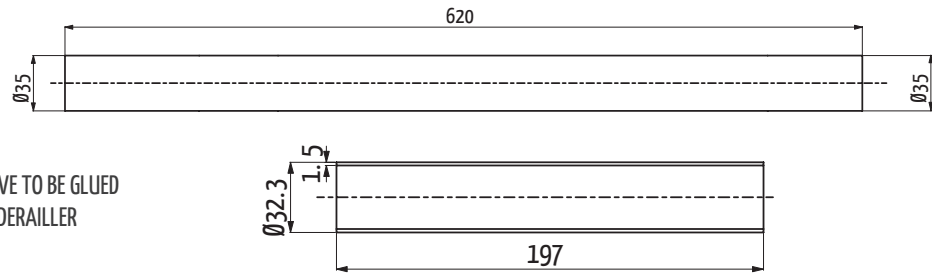

Road

TUBO VERTICALE $\varnothing$ 35,0
Tube Vertical • Seat Tube

MTV350Z105
90gr

ALLOY SLEEVE TO BE GLUED
FOR FRONT DERAILLER