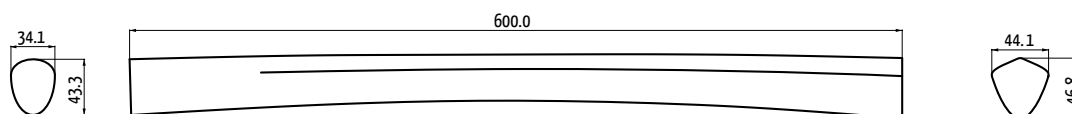

Dedacciai
CARBON **2017**
SERIE TUBI FRAME TUBE SERIES

Road

TUBO ORIZZONTALE \varnothing 41,6
Tube Horizontal • Top Tube

MTO410Z1021
126gr

Road

TUBO ORIZZONTALE \varnothing 37,0
Tube Horizontal • Top Tube

MTO370Z108
105gr

Road

TUBO ORIZZONTALE \varnothing 37,0
Tube Horizontal • Top Tube

MTO370Z112
152gr

Road

TUBO ORIZZONTALE \varnothing 37,0
Tube Horizontal • Top Tube

MTO370Z115
99gr

Road

TUBO OBLIQUO \varnothing 48,0
Tube Oblique • Down Tube Z-102 tapered