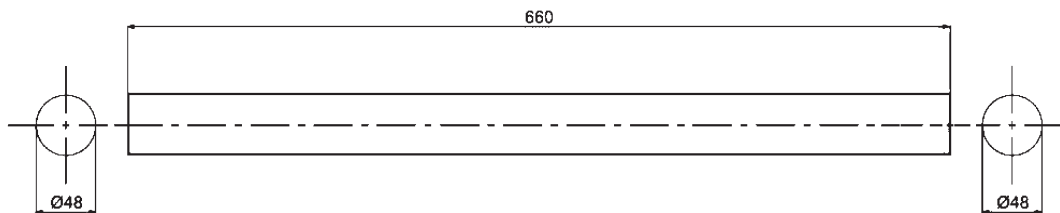

Road

TUBO OBLIQUO $\varnothing$ 48,0
Tube Oblique • Down Tube

MTQ480Z102
150gr