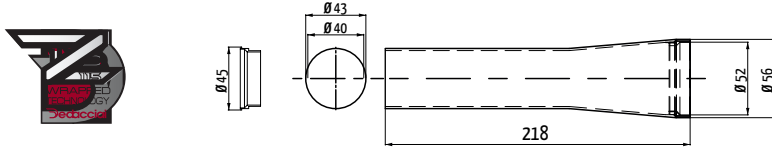

Road

TUBO VERTICALE \varnothing 35,0
Tube Vertical • Seat Tube

MTV350Z115
210gr

TUBO STERZO HEAD TUBE

Road

TUBO STERZO \varnothing 56,0
Douille • Head Tube

MTSZ115
50gr

DIRECT DRIVE Z-115