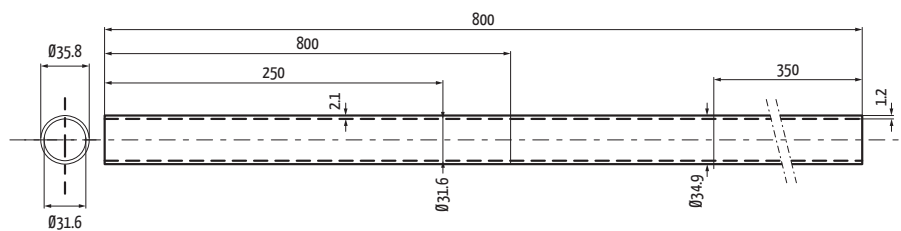

MTV350Z105
90gr

ALLOY SLEEVE TO BE GLUED
FOR FRONT DERAILLER

Road

TUBO VERTICALE \varnothing 35,0
Tube Vertical • Seat Tube

MTV350Z112
284gr

Road

TUBO VERTICALE \varnothing 35,0
Tube Vertical • Seat Tube

MTV350Z113
200gr