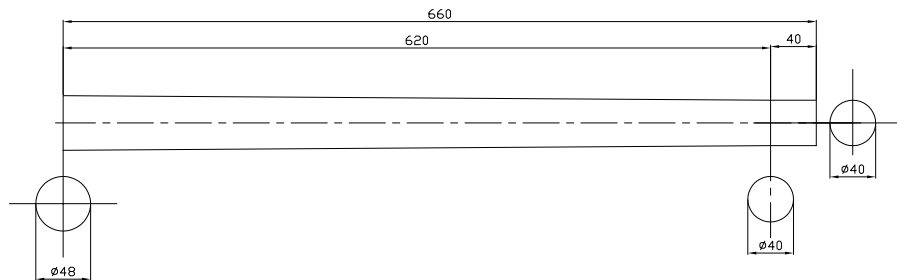

Road

TUBO OBLIQUO $\varnothing$ 48,0
Tube Oblique • Down Tube Z-102 tapered

MTQ480Z1021