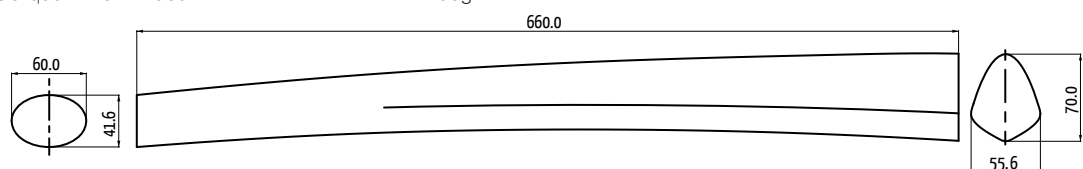

TUBO OBLIQUO \varnothing 48,0
Tube Oblique • Down Tube

MTQ480Z112
205gr

Road

TUBO OBLIQUO \varnothing 48,0
Tube Oblique • Down Tube

MTQ480Z115
190gr

Road

TUBO VERTICALE \varnothing 35,0
Tube Vertical • Seat Tube